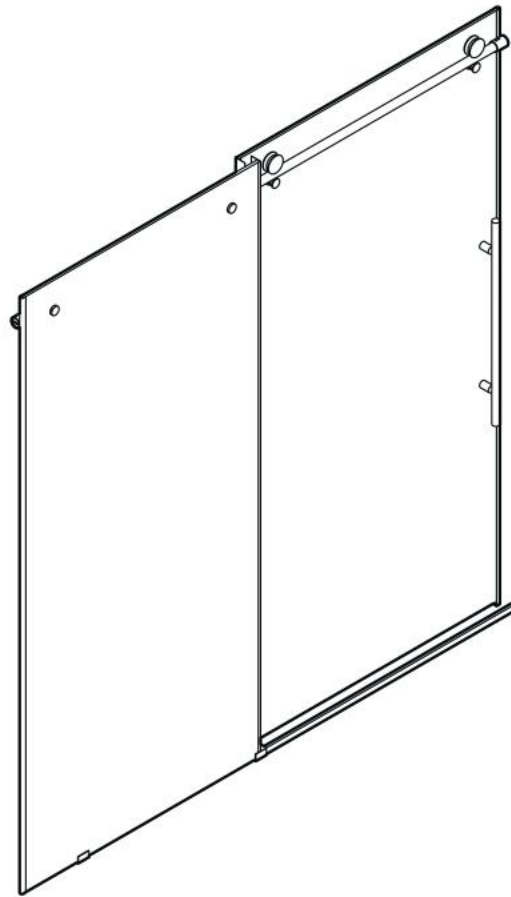

VIGO Elan E-class Frameless Sliding Shower Door

VG06021

PRODUCT FEATURES

- Built-in horizontal adjustability makes this shower door easy to install
- Includes all mounting hardware
- Constructed from ANSI Z97.1 and 16 CFR 1201-certified tempered glass
- RollerDisk™ Technology allows for up to 3/8" of adjustability as walls shift over time
- High-quality stainless steel and solid brass hardware resists corrosion and tarnishing
- All VIGO Shower Doors feature a quality assured Limited Lifetime Warranty

* See website for detailed warranty information.

**Color swatches intended for reference only.

MEASUREMENTS

A, B & C dimensions were measured after shower enclosure was completely installed.

Model	A Door	B Fixed Panel	C Opening Size	Height	Door Opening Width (Max.)
VG6021XX4876	26 3/16" x 75 7/16"	22 3/4" x 76"	44" - 48"	76"	19 7/8"
VG6021XX5276	28 3/16" x 75 7/16"	24 3/4" x 76"	48" - 52"	76"	21 7/8"
VG6021XX5676	30 3/16" x 75 7/16"	26 3/4" x 76"	52" - 56"	76"	23 7/8"
VG6021XX6076	32 3/16" x 75 7/16"	28 3/4" x 76"	56" - 60"	76"	25 7/8"
VG6021XX6066	32 3/16" x 65 7/16"	28 3/4" x 66"	56" - 60"	66"	25 7/8"
VG6021XX6476	34 3/16" x 75 7/16"	30 3/4" x 76"	60" - 64"	76"	27 7/8"
VG6021XX6876	36 3/16" x 75 7/16"	32 3/4" x 76"	64" - 68"	76"	29 7/8"
VG6021XX7276	38 3/16" x 75 7/16"	34 3/4" x 76"	68" - 72"	76"	31 7/8"