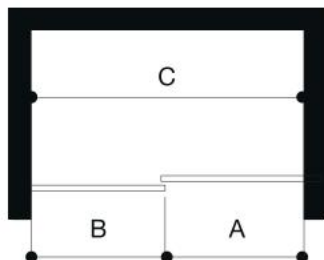

VIGO Elan E-class Frameless Sliding Shower Door

VG06021

PRODUCT FEATURES

- Built-in horizontal adjustability makes this shower door easy to install
- Includes all mounting hardware
- Constructed from ANSI Z97.1 and 16 CFR 1201-certified tempered glass
- RollerDisk™ Technology allows for up to 3/8" of adjustability as walls shift over time
- High-quality stainless steel and solid brass hardware resists corrosion and tarnishing
- All VIGO Shower Doors feature a quality assured Limited Lifetime Warranty

* See website for detailed warranty information.

**Color swatches intended for reference only.

MEASUREMENTS

A, B & C dimensions were measured after shower enclosure was completely installed.

Model	A Door	B Fixed Panel	C Opening Size	Height	Door Opening Width (Max.)
VG6021XX4876	26 3/16" x 75 7/16"	22 3/4" x 76"	44" - 48"	76"	19 7/8"
VG6021XX5276	28 3/16" x 75 7/16"	24 3/4" x 76"	48" - 52"	76"	21 7/8"
VG6021XX5676	30 3/16" x 75 7/16"	26 3/4" x 76"	52" - 56"	76"	23 7/8"
VG6021XX6076	32 3/16" x 75 7/16"	28 3/4" x 76"	56" - 60"	76"	25 7/8"
VG6021XX6066	32 3/16" x 65 7/16"	28 3/4" x 66"	56" - 60"	66"	25 7/8"
VG6021XX6476	34 3/16" x 75 7/16"	30 3/4" x 76"	60" - 64"	76"	27 7/8"
VG6021XX6876	36 3/16" x 75 7/16"	32 3/4" x 76"	64" - 68"	76"	29 7/8"
VG6021XX7276	38 3/16" x 75 7/16"	34 3/4" x 76"	68" - 72"	76"	31 7/8"