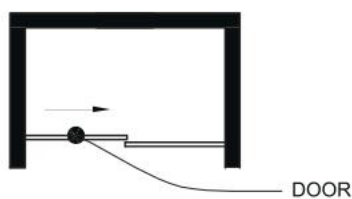

VIGO Elan E-class Frameless Sliding Shower Door

VG06021

PRODUCT FEATURES

- Built-in horizontal adjustability makes this shower door easy to install
- Includes all mounting hardware
- Constructed from ANSI Z97.1 and 16 CFR 1201-certified tempered glass
- RollerDisk™ Technology allows for up to 3/8" of adjustability as walls shift over time
- High-quality stainless steel and solid brass hardware resists corrosion and tarnishing
- All VIGO Shower Doors feature a quality assured Limited Lifetime Warranty

* See website for detailed warranty information.

**Color swatches intended for reference only.

MEASUREMENTS

A, B & C dimensions were measured after shower enclosure was completely installed.

Model	A Door	B Fixed Panel	C Opening Size	Height	Door Opening Width (Max.)
VG6021XX4876	26 3/16" x 75 7/16"	22 3/4" x 76"	44" - 48"	76"	19 7/8"
VG6021XX5276	28 3/16" x 75 7/16"	24 3/4" x 76"	48" - 52"	76"	21 7/8"
VG6021XX5676	30 3/16" x 75 7/16"	26 3/4" x 76"	52" - 56"	76"	23 7/8"
VG6021XX6076	32 3/16" x 75 7/16"	28 3/4" x 76"	56" - 60"	76"	25 7/8"
VG6021XX6066	32 3/16" x 65 7/16"	28 3/4" x 66"	56" - 60"	66"	25 7/8"
VG6021XX6476	34 3/16" x 75 7/16"	30 3/4" x 76"	60" - 64"	76"	27 7/8"
VG6021XX6876	36 3/16" x 75 7/16"	32 3/4" x 76"	64" - 68"	76"	29 7/8"
VG6021XX7276	38 3/16" x 75 7/16"	34 3/4" x 76"	68" - 72"	76"	31 7/8"

Right installation

Fixed panel

Door

Left Installation

Door

Fixed panel