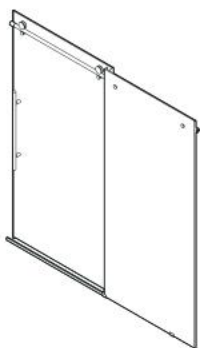

VIGO Elan E-class Frameless Sliding Shower Door

VG06021

PRODUCT FEATURES

- Built-in horizontal adjustability makes this shower door easy to install
- Includes all mounting hardware
- Constructed from ANSI Z97.1 and 16 CFR 1201-certified tempered glass
- RollerDisk™ Technology allows for up to 3/8" of adjustability as walls shift over time
- High-quality stainless steel and solid brass hardware resists corrosion and tarnishing
- All VIGO Shower Doors feature a quality assured Limited Lifetime Warranty

* See website for detailed warranty information.

**Color swatches intended for reference only.

MEASUREMENTS

A, B & C dimensions were measured after shower enclosure was completely installed.

Model	A Door	B Fixed Panel	C Opening Size	Height	Door Opening Width (Max.)
VG6021XX4876	26 3/16" x 75 7/16"	22 3/4" x 76"	44" - 48"	76"	19 7/8"
VG6021XX5276	28 3/16" x 75 7/16"	24 3/4" x 76"	48" - 52"	76"	21 7/8"
VG6021XX5676	30 3/16" x 75 7/16"	26 3/4" x 76"	52" - 56"	76"	23 7/8"
VG6021XX6076	32 3/16" x 75 7/16"	28 3/4" x 76"	56" - 60"	76"	25 7/8"
VG6021XX6066	32 3/16" x 65 7/16"	28 3/4" x 66"	56" - 60"	66"	25 7/8"
VG6021XX6476	34 3/16" x 75 7/16"	30 3/4" x 76"	60" - 64"	76"	27 7/8"
VG6021XX6876	36 3/16" x 75 7/16"	32 3/4" x 76"	64" - 68"	76"	29 7/8"
VG6021XX7276	38 3/16" x 75 7/16"	34 3/4" x 76"	68" - 72"	76"	31 7/8"

Right installation

Fixed panel

Door

Left Installation

Door

Fixed panel