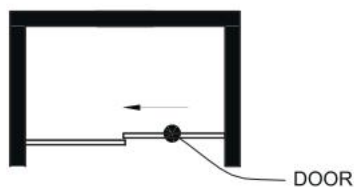

VIGO Elan E-class Frameless Sliding Shower Door

VG06021

PRODUCT FEATURES

- Built-in horizontal adjustability makes this shower door easy to install
- Includes all mounting hardware
- Constructed from ANSI Z97.1 and 16 CFR 1201-certified tempered glass
- RollerDisk™ Technology allows for up to 3/8" of adjustability as walls shift over time
- High-quality stainless steel and solid brass hardware resists corrosion and tarnishing
- All VIGO Shower Doors feature a quality assured Limited Lifetime Warranty

* See website for detailed warranty information.

**Color swatches intended for reference only.

MEASUREMENTS

A, B & C dimensions were measured after shower enclosure was completely installed.

Model	A Door	B Fixed Panel	C Opening Size	Height	Door Opening Width (Max.)
VG6021XX4876	26 3/16" x 75 7/16"	22 3/4" x 76"	44" - 48"	76"	19 7/8"
VG6021XX5276	28 3/16" x 75 7/16"	24 3/4" x 76"	48" - 52"	76"	21 7/8"
VG6021XX5676	30 3/16" x 75 7/16"	26 3/4" x 76"	52" - 56"	76"	23 7/8"
VG6021XX6076	32 3/16" x 75 7/16"	28 3/4" x 76"	56" - 60"	76"	25 7/8"
VG6021XX6066	32 3/16" x 65 7/16"	28 3/4" x 66"	56" - 60"	66"	25 7/8"
VG6021XX6476	34 3/16" x 75 7/16"	30 3/4" x 76"	60" - 64"	76"	27 7/8"
VG6021XX6876	36 3/16" x 75 7/16"	32 3/4" x 76"	64" - 68"	76"	29 7/8"
VG6021XX7276	38 3/16" x 75 7/16"	34 3/4" x 76"	68" - 72"	76"	31 7/8"

Right installation

Fixed panel

Door

Left Installation

Door

Fixed panel