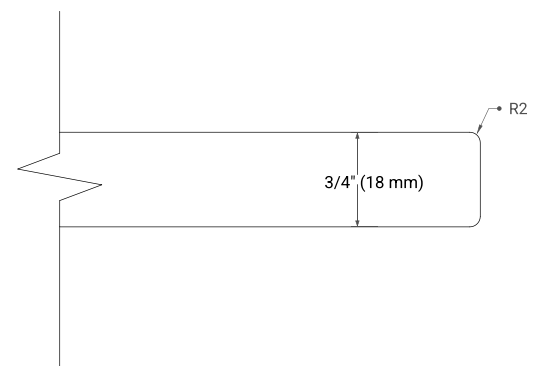

PLAN VIEW

37" LEFT RECTANGLE SINK COUNTERTOP WITH 0.75 IN. THICKNESS

ARIEL

OVERALL DIMENSIONS

37" W x 22" D x 0.75" H

COUNTERTOP OPTIONS

Carrara Marble

FEATURES

- Solid countertop with mitered edges & seams
- Undermount white rectangular sink
- Pre-drilled for 8" widespread faucet

INCLUDED

- Countertop
- Matching Backsplash
- Rectangle Sink

COUNTERTOP PLAN VIEW

EDGE SIDE VIEW

THREE DIMENSIONAL COUNTERTOP VIEW