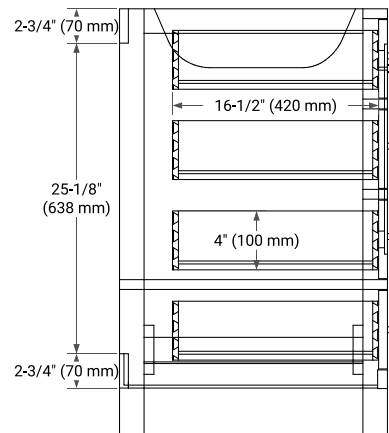

BASE CABINET DIMENSIONS

36" W x 21.5" D x 34.5" H

FEATURES

- Solid wood frame & plywood panels
- Dovetail drawers and joints
- Soft closing doors & drawers

HARDWARE FINISHES*

Brushed Nickel Satin Brass Matte Black Polished Chrome

PLAN VIEW

37" LEFT RECTANGLE SINK COUNTERTOP WITH 0.75 IN. THICKNESS

ARIEL

OVERALL DIMENSIONS

37" W x 22" D x 0.75" H

COUNTERTOP OPTIONS

Carrara Marble

FEATURES

- Solid countertop with mitered edges & seams
- Undermount white rectangular sink
- Pre-drilled for 8" widespread faucet

INCLUDED

- Countertop
- Matching Backsplash
- Rectangle Sink

COUNTERTOP PLAN VIEW

EDGE SIDE VIEW

THREE DIMENSIONAL COUNTERTOP VIEW