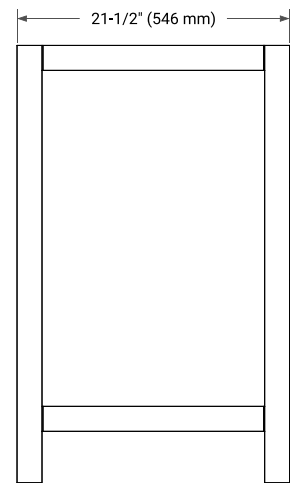

BASE CABINET DIMENSIONS

36" W x 21.5" D x 34.5" H

FEATURES

- Solid wood frame & plywood panels
- Dovetail drawers and joints
- Soft closing doors & drawers

HARDWARE FINISHES*

Brushed Nickel Satin Brass Matte Black Polished Chrome

PLAN VIEW

37" LEFT RECTANGLE SINK COUNTERTOP WITH 0.75 IN. THICKNESS

ARIEL

OVERALL DIMENSIONS

37" W x 22" D x 0.75" H

COUNTERTOP OPTIONS

Carrara Marble

FEATURES

- Solid countertop with mitered edges & seams
- Undermount white rectangular sink
- Pre-drilled for 8" widespread faucet

INCLUDED

- Countertop
- Matching Backsplash
- Rectangle Sink

COUNTERTOP PLAN VIEW

EDGE SIDE VIEW

THREE DIMENSIONAL COUNTERTOP VIEW