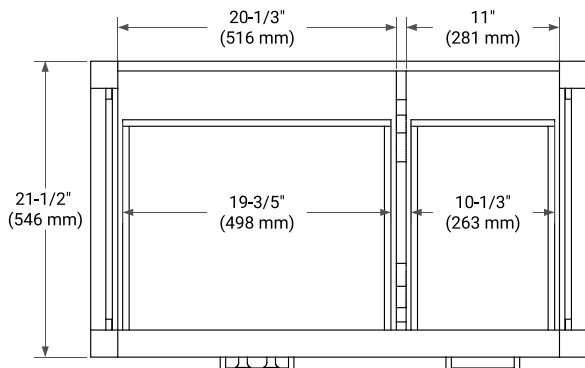

BASE CABINET DIMENSIONS

36" W x 21.5" D x 34.5" H

FEATURES

- Solid wood frame & plywood panels
- Dovetail drawers and joints
- Soft closing doors & drawers

HARDWARE FINISHES*

Brushed Nickel Satin Brass Matte Black Polished Chrome

PLAN VIEW

37" LEFT RECTANGLE SINK COUNTERTOP WITH 0.75 IN. THICKNESS

ARIEL

OVERALL DIMENSIONS

37" W x 22" D x 0.75" H

COUNTERTOP OPTIONS

Carrara Marble

FEATURES

- Solid countertop with mitered edges & seams
- Undermount white rectangular sink
- Pre-drilled for 8" widespread faucet

INCLUDED

- Countertop
- Matching Backsplash
- Rectangle Sink

COUNTERTOP PLAN VIEW

EDGE SIDE VIEW

THREE DIMENSIONAL COUNTERTOP VIEW