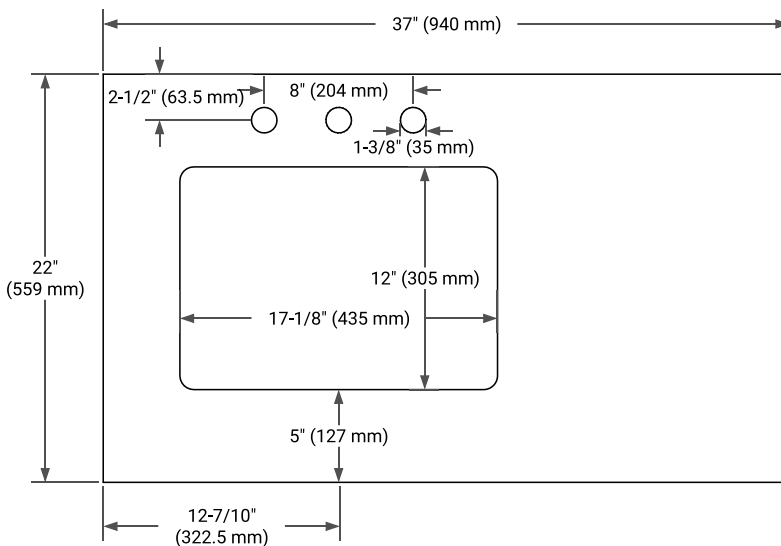

PLAN VIEW

37" LEFT RECTANGLE SINK COUNTERTOP WITH 0.75 IN. THICKNESS

ARIEL

OVERALL DIMENSIONS

37" W x 22" D x 0.75" H

COUNTERTOP OPTIONS

Carrara Marble

FEATURES

- Solid countertop with mitered edges & seams
- Undermount white rectangular sink
- Pre-drilled for 8" widespread faucet

INCLUDED

- Countertop
- Matching Backsplash
- Rectangle Sink

COUNTERTOP PLAN VIEW

EDGE SIDE VIEW

THREE DIMENSIONAL COUNTERTOP VIEW