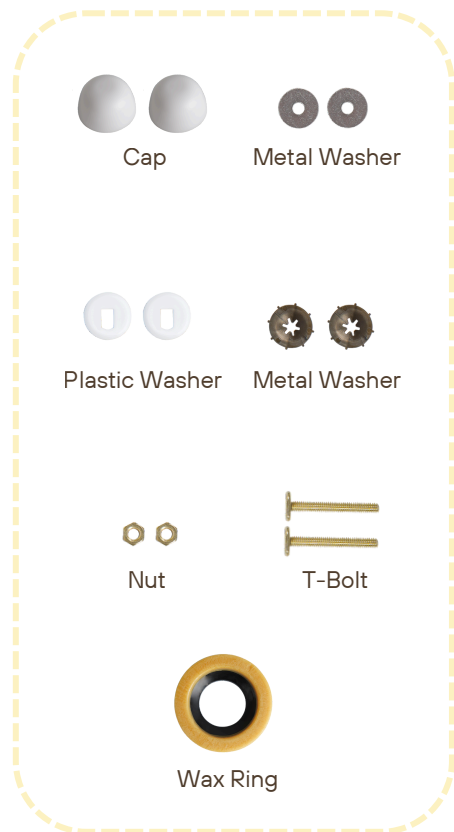

LF17 Two-Piece Toilet

LSLF017T01-A

FEATURES

- Two-Piece Toilet
- Elongated Toilet Bowl
- 17-Inch Height Bowl
- Quick-Released Toilet Seat
- Powerful Siphon Flush
- Left Hand Flush Lever
- S-Trap Outlet Design
- Exposed Trapway Design
- Fully Glazed Trapway
- Installation Kit Included

SPECIFICATIONS

Brand	Los Flexi	Dimensions	27 ⁹ / ₁₆ "D * 17 ¹ / ₈ "W * 32 ¹ / ₁₆ "H
Model	LF017T01	Installation Type	Floor Mounted
Color	White	Seat Material	Polypropylene
Bowl Material	Ceramic	Flush Type	Jet Siphon
Bowl Shape	Elongated	Water Usage	1.28 GPF
Net Weight	81.44LB	Water line	Accept 1/2" & 7/8"
Bowl Height	17"	Country of Origin	China
Rough-In	12"	Warranty	2 Years Warranty

Uniform Plumbing Code Certified

High Efficiency Toilet

DIMENSIONS

PACKAGE INCLUDES

Toilet Bowl

Pre-assembled Toilet Tank

Toilet Seat & Lid

Bowl Accessories

Tank Accessories

Seat Accessories