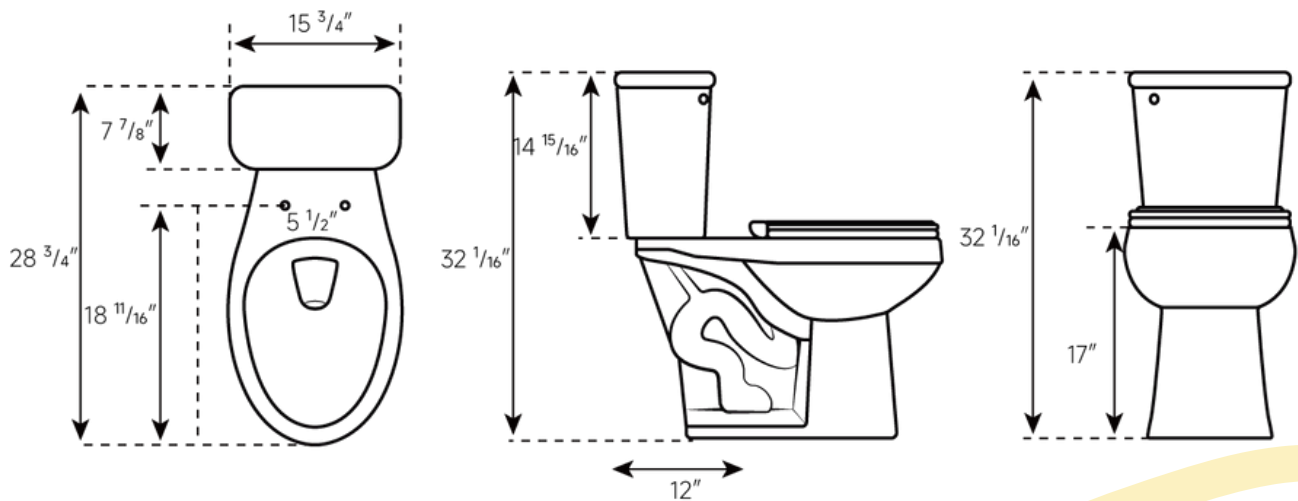

LF17 Two-Piece Toilet

LSLF017T01-A

FEATURES

- Two-Piece Toilet
- Elongated Toilet Bowl
- 17-Inch Height Bowl
- Quick-Released Toilet Seat
- Powerful Siphon Flush
- Left Hand Flush Lever
- S-Trap Outlet Design
- Exposed Trapway Design
- Fully Glazed Trapway
- Installation Kit Included

SPECIFICATIONS

Brand	Los Flexi	Dimensions	27 ⁹ / ₁₆ "D * 17 ¹ / ₈ "W * 32 ¹ / ₁₆ "H
Model	LF017T01	Installation Type	Floor Mounted
Color	White	Seat Material	Polypropylene
Bowl Material	Ceramic	Flush Type	Jet Siphon
Bowl Shape	Elongated	Water Usage	1.28 GPF
Net Weight	81.44LB	Water line	Accept 1/2" & 7/8"
Bowl Height	17"	Country of Origin	China
Rough-In	12"	Warranty	2 Years Warranty

PRODUCT VIEWS

Top View

Front View

Side View

STANDARDS

ADA Compliant

Watersense Certified

MAP Premium Certified

Uniform Plumbing Code Certified

High Efficiency Toilet

DIMENSIONS

PACKAGE INCLUDES

Toilet Bowl

Pre-assembled Toilet Tank

Toilet Seat & Lid

Bowl Accessories