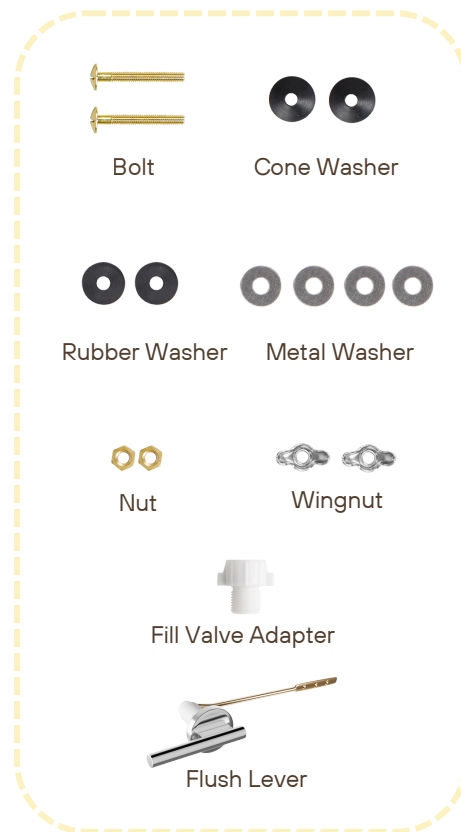

LF17 Two-Piece Toilet

LSLF017T01-A

FEATURES

- Two-Piece Toilet
- Elongated Toilet Bowl
- 17-Inch Height Bowl
- Quick-Released Toilet Seat
- Powerful Siphon Flush
- Left Hand Flush Lever
- S-Trap Outlet Design
- Exposed Trapway Design
- Fully Glazed Trapway
- Installation Kit Included

PRODUCT VIEWS

Top View

Front View

Side View

STANDARDS

ADA Compliant

Watersense Certified

MAP Premium Certified

Uniform Plumbing Code Certified

High Efficiency Toilet

DIMENSIONS

PACKAGE INCLUDES

Toilet Bowl

Pre-assembled Toilet Tank

Toilet Seat & Lid

Bowl Accessories

Tank Accessories

Seat Accessories