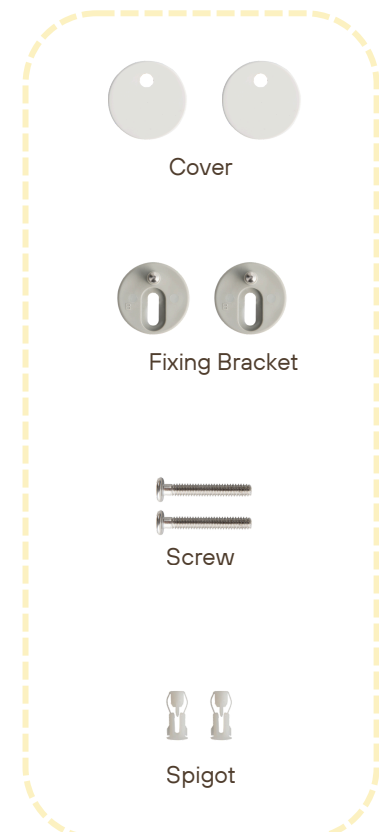

Seat Accessories