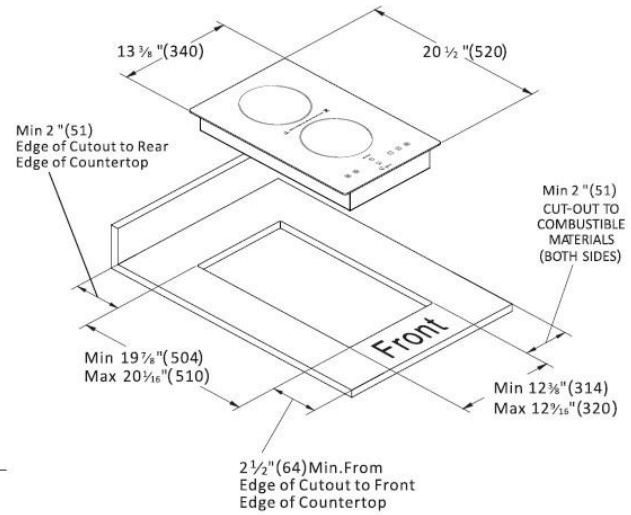

VIII. Installation Instructions:

Installation

Induciton cooktop with 2 Vertical Burners
 120V 60Hz
 1800W

Induciton cooktop with 2 Vertical Burners

Overall Width	13 3/8 " (340)
Overall Depth	20 1/2 " (520)
Overall Height	2 1/8 " (55)

Minimum Height Clearance 5 3/16 " (132)

Cut-Out Depth Min 19 7/8 " (504) / Max 20 1/16 " (510)

Cut-Out Width Min 12 3/8 " (314) / Max 12 9/16 " (320)