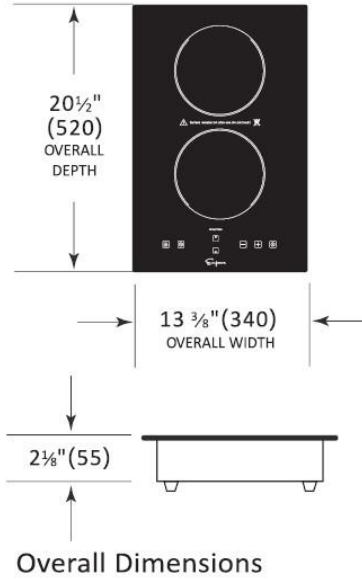

VIII. Installation Instructions:

Installation

Induciton cooktop with 2 Vertical Burners
 120V 60Hz
 1800W

Induciton cooktop with 2 Vertical Burners

Overall Width	13 3/8 " (340)
Overall Depth	20 1/2 " (520)
Overall Height	2 1/8 " (55)

Minimum Height Clearance 5 3/16 " (132)

Cut-Out Depth Min 19 7/8 " (504) / Max 20 1/16 " (510)

Cut-Out Width Min 12 3/8 " (314) / Max 12 9/16 " (320)