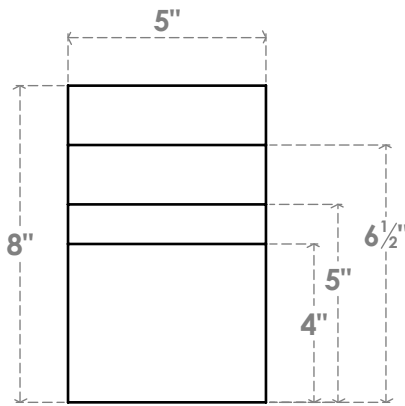

RFTP05X08X12MON

5"W X 8"H X 12"L MONTEREY ARCHITECTURAL GRADE PVC RAFTER TAIL

SIDE PROFILE

FRONT PROFILE

ISOMETRIC

EKENA MILLWORK
2300 WEST MAIN ST.
CLARKSVILLE, TX 75426
TOLL FREE: 866-607-0453
WWW.EKENAMILLWORK.COM