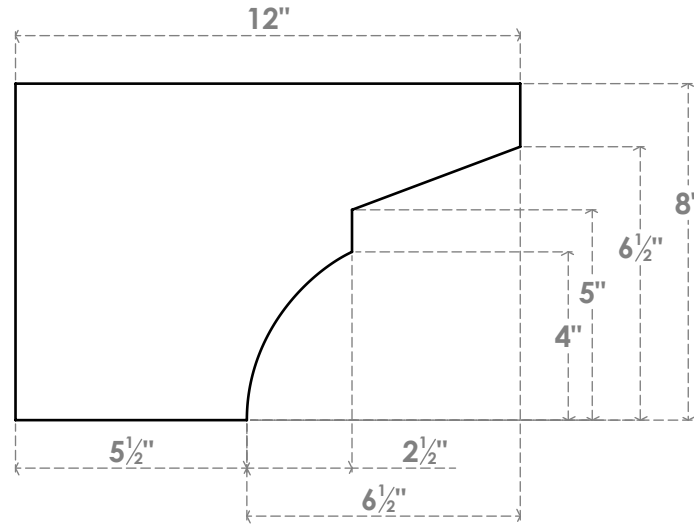

RFTP05X08X12MON

5"W X 8"H X 12"L MONTEREY ARCHITECTURAL GRADE PVC RAFTER TAIL

SIDE PROFILE

FRONT PROFILE

ISOMETRIC

EKENA MILLWORK
2300 WEST MAIN ST.
CLARKSVILLE, TX 75426
TOLL FREE: 866-607-0453
WWW.EKENAMILLWORK.COM