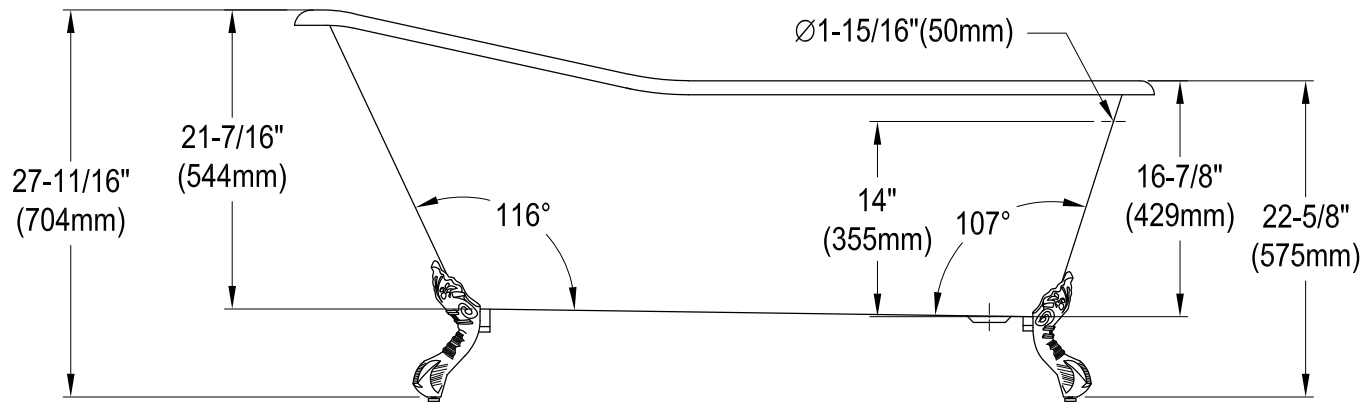

61.5" Cast Iron Clawfoot Tub

Section A-A