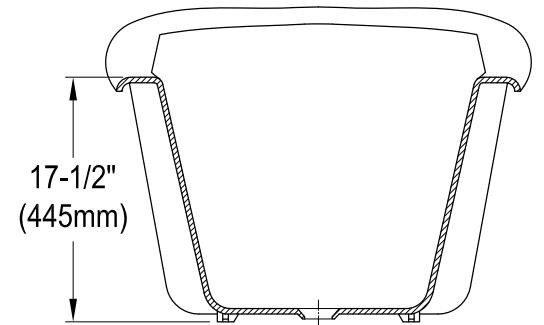

61.5" Cast Iron Clawfoot Tub

Section A-A