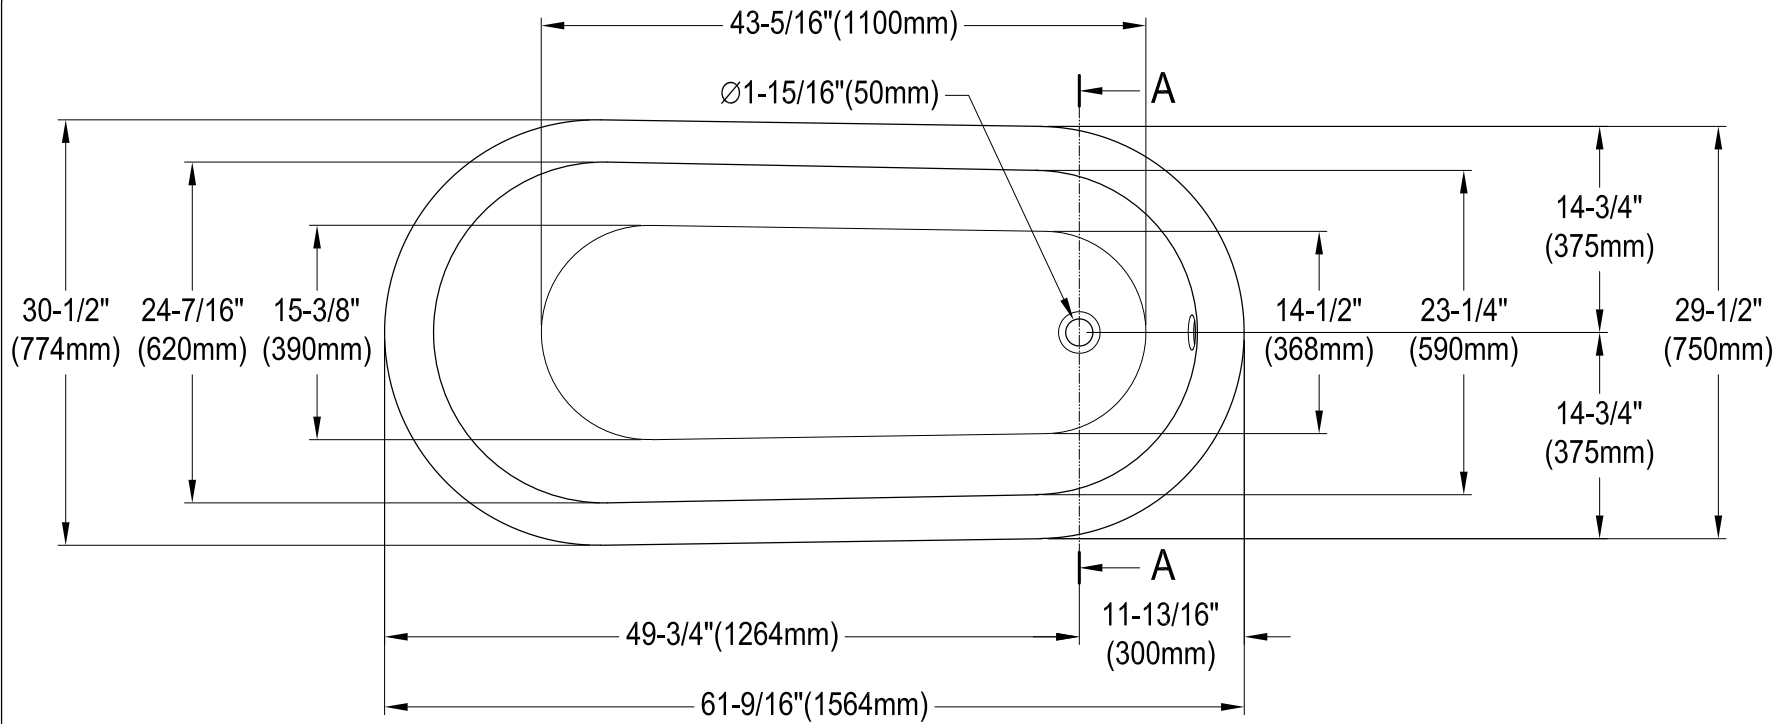

61.5" Cast Iron Clawfoot Tub

Section A-A