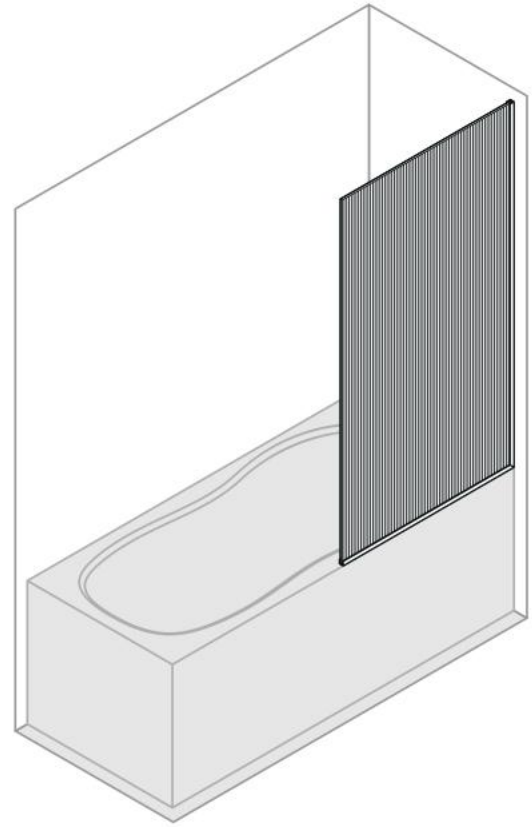

VIGO Frameless Fixed Tub Screen with Clear Glass/ Fluted Glass

VG06075-3462

CLEAR GLASS (CL)

FLUTED GLASS (FL)

PRODUCT FEATURES

- Fixed glass panel creates an open tub shower area
- Includes all mounting hardware
- Constructed from ANSI Z97.1 and 16 CFR 1201-certified tempered glass
- Vertical and bottom rail support ensures wall anchoring and reinforces wall stability
- High-quality solid brass hardware resists corrosion and tarnishing
- All VIGO Shower Products feature a quality assured Limited Lifetime Warranty

MEASUREMENTS

Model Modelo Modèle	Dimension A Dimensión A Dimension A	Height Altura Hauteur	Fixed Panel Panel Fijo Panneau Fixe
VG6077XXCL:FL3462 (Tub Screen/ Pantalla de bañera/ Écran de baignoire)	34"	62"	33 3/4" x 61 3/4"

Fixed Panel

LEFT INSTALLATION

Fixed Panel

RIGHT INSTALLATION