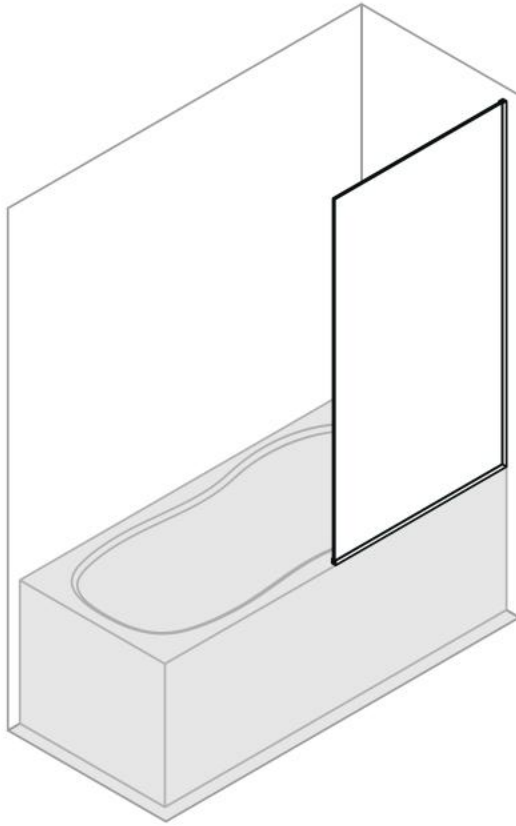

VIGO Frameless Fixed Tub Screen with Clear Glass/ Fluted Glass

VG06075-3462

CLEAR GLASS (CL)

FLUTED GLASS (FL)

PRODUCT FEATURES

- Fixed glass panel creates an open tub shower area
- Includes all mounting hardware
- Constructed from ANSI Z97.1 and 16 CFR 1201-certified tempered glass
- Vertical and bottom rail support ensures wall anchoring and reinforces wall stability
- High-quality solid brass hardware resists corrosion and tarnishing
- All VIGO Shower Products feature a quality assured Limited Lifetime Warranty

MEASUREMENTS

Model Modelo Modèle	Dimension A Dimensión A Dimension A	Height Altura Hauteur	Fixed Panel Panel Fijo Panneau Fixe
VG6077XXCL:FL3462 (Tub Screen/ Pantalla de bañera/ Écran de baignoire)	34"	62"	33 3/4" x 61 3/4"

Fixed Panel

LEFT INSTALLATION

Fixed Panel

RIGHT INSTALLATION