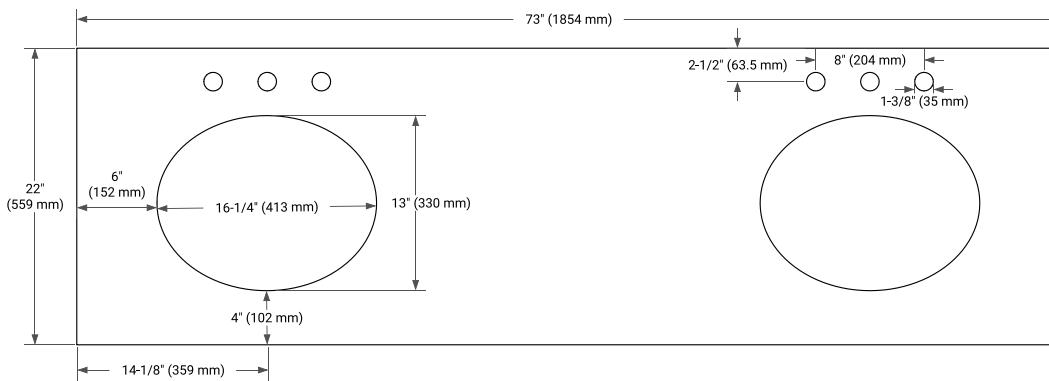

HAMLET 72" DOUBLE SINK BASE CABINET

BASE CABINET DIMENSIONS

72" W x 21.5" D x 34.5" H

FEATURES

- Solid wood frame & plywood panels
- Dovetail drawers and joints
- Soft closing doors & drawers

HARDWARE FINISHES*

White Grey Midnight Blue Black

FRONT VIEW

SIDE VIEW

PLAN VIEW

73" DOUBLE OVAL SINK COUNTERTOP WITH 1.5 IN. THICKNESS

ARIEL

OVERALL DIMENSIONS

73" W x 22" D x 1.5" H

COUNTERTOP OPTIONS

Carrara Marble

White Quartz

FEATURES

- Solid countertop with mitered edges & seams
- Undermount white oval sink
- Pre-drilled for 8" widespread faucet

INCLUDED

- Countertop
- Matching Backsplash
- Oval Sinks

COUNTERTOP PLAN VIEW

EDGE SIDE VIEW

THREE DIMENSIONAL COUNTERTOP VIEW