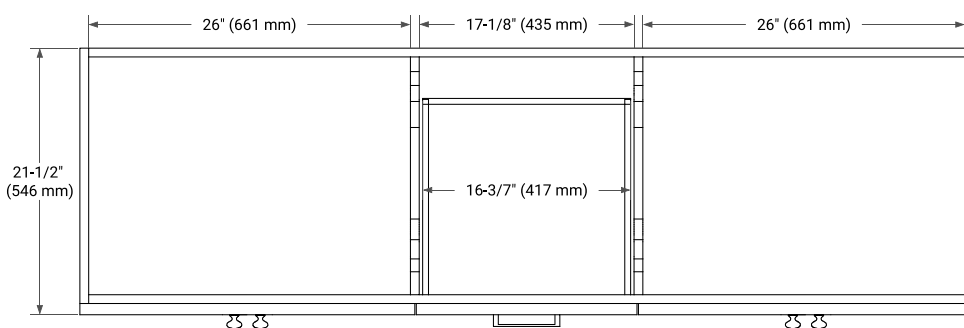

HAMLET 72" DOUBLE SINK BASE CABINET

BASE CABINET DIMENSIONS

72" W x 21.5" D x 34.5" H

FEATURES

- Solid wood frame & plywood panels
- Dovetail drawers and joints
- Soft closing doors & drawers

HARDWARE FINISHES*

White Grey Midnight Blue Black

FRONT VIEW

SIDE VIEW

PLAN VIEW

73" DOUBLE OVAL SINK COUNTERTOP WITH 1.5 IN. THICKNESS

ARIEL

OVERALL DIMENSIONS

73" W x 22" D x 1.5" H

COUNTERTOP PLAN VIEW

EDGE SIDE VIEW

THREE DIMENSIONAL COUNTERTOP VIEW