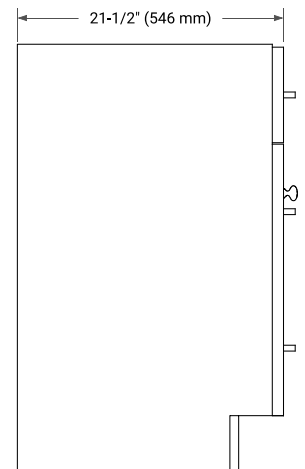

HAMLET 72" DOUBLE SINK BASE CABINET

BASE CABINET DIMENSIONS

72" W x 21.5" D x 34.5" H

FEATURES

- Solid wood frame & plywood panels
- Dovetail drawers and joints
- Soft closing doors & drawers

HARDWARE FINISHES*

White Grey Midnight Blue Black

FRONT VIEW

SIDE VIEW

PLAN VIEW

73" DOUBLE OVAL SINK COUNTERTOP WITH 1.5 IN. THICKNESS

ARIEL

OVERALL DIMENSIONS

73" W x 22" D x 1.5" H

COUNTERTOP PLAN VIEW

EDGE SIDE VIEW

THREE DIMENSIONAL COUNTERTOP VIEW