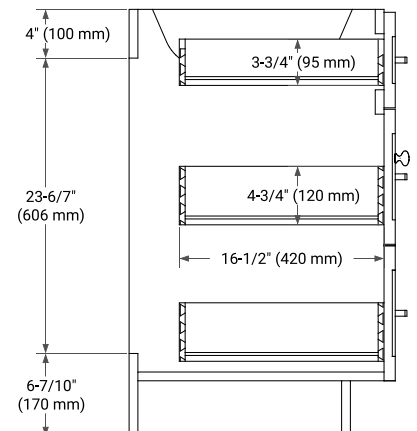

HAMLET 72" DOUBLE SINK BASE CABINET

BASE CABINET DIMENSIONS

72" W x 21.5" D x 34.5" H

FEATURES

- Solid wood frame & plywood panels
- Dovetail drawers and joints
- Soft closing doors & drawers

HARDWARE FINISHES*

White Grey Midnight Blue Black

FRONT VIEW

SIDE VIEW

PLAN VIEW

73" DOUBLE OVAL SINK COUNTERTOP WITH 1.5 IN. THICKNESS

ARIEL

OVERALL DIMENSIONS

73" W x 22" D x 1.5" H

COUNTERTOP PLAN VIEW

EDGE SIDE VIEW

THREE DIMENSIONAL COUNTERTOP VIEW