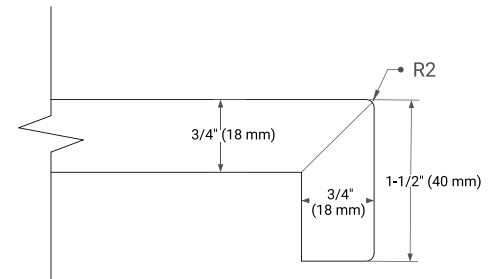

White Grey Midnight Blue Black

FRONT VIEW

SIDE VIEW

PLAN VIEW

73" DOUBLE OVAL SINK COUNTERTOP WITH 1.5 IN. THICKNESS

ARIEL

OVERALL DIMENSIONS

73" W x 22" D x 1.5" H

COUNTERTOP OPTIONS

Carrara Marble

White Quartz

FEATURES

- Solid countertop with mitered edges & seams
- Undermount white oval sink
- Pre-drilled for 8" widespread faucet

INCLUDED

- Countertop
- Matching Backsplash
- Oval Sinks

COUNTERTOP PLAN VIEW

EDGE SIDE VIEW

THREE DIMENSIONAL COUNTERTOP VIEW