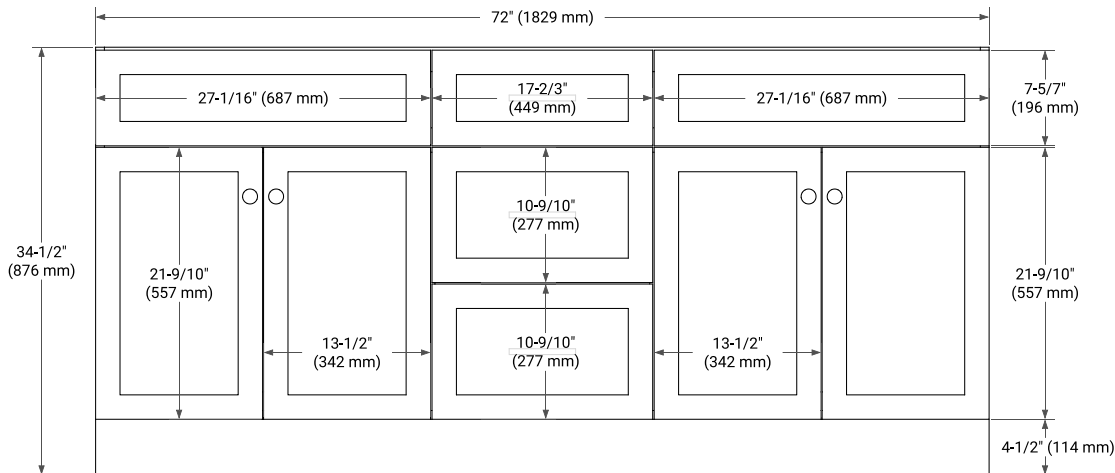

HAMLET 72" DOUBLE SINK BASE CABINET

BASE CABINET DIMENSIONS

72" W x 21.5" D x 34.5" H

FEATURES

- Solid wood frame & plywood panels
- Dovetail drawers and joints
- Soft closing doors & drawers

HARDWARE FINISHES*

White Grey Midnight Blue Black

FRONT VIEW

SIDE VIEW

PLAN VIEW

73" DOUBLE OVAL SINK COUNTERTOP WITH 1.5 IN. THICKNESS

ARIEL

OVERALL DIMENSIONS

73" W x 22" D x 1.5" H

COUNTERTOP PLAN VIEW

EDGE SIDE VIEW

THREE DIMENSIONAL COUNTERTOP VIEW