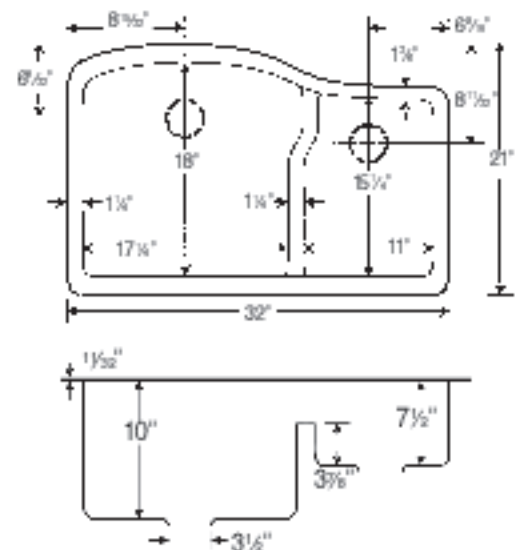

## Specified Model

Model	AUDA3221
Overall Dimensions	L32" x W21" x D10"
Left Bowl Dimensions	L17 1/4" x W18" x D10"
Right Bowl Dimensions	L11" x W15 1/4" x D7 1/2"
Faucet Holes	0
Shipping Weight	48 lbs.
Material	silQ®granite
Installation	under counter mounted
Required	2 basket strainers not supplied