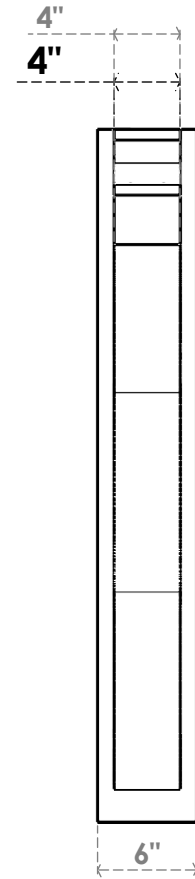

# ITEM NUMBER: OUTUROC040X060X34000X42000X040X020X040FST04RCPR

4"W TOP X 6"W BACK X 34"D X 42"H X 4"T TOP X 2"T BACK TIMBERTHANE ROUGH CEDAR FUNSTON FAUX WOOD OPEN OUTLOOKER, TRADITIONAL TOP AND BLOCK BACK, 4"W CLOSED BRACE, PRIMED TAN

EKENA MILLWORK  
 2300 WEST MAIN ST.  
 CLARKSVILLE, TX 75426  
 TOLL FREE: 866-607-0453  
 WWW.EKENAMILLWORK.COM

### NOTES

1. INSTALLATION TO BE COMPLETED IN ACCORDANCE WITH MANUFACTURER'S SPECIFICATIONS.
2. DRAWING MAY NOT BE TO SCALE
3. THIS DRAWING IS INTENDED FOR DESIGN AND PLANNING PURPOSES ONLY.
4. ALL INFORMATION CONTAINED HEREIN WAS CURRENT AT THE TIME OF DEVELOPMENT BUT MUST BE REVIEWED AND APPROVED BY THE PRODUCT MANUFACTURER TO BE CONSIDERED ACCURATE.
5. TIMBERTHANE ARCHITECTURAL PRODUCTS ARE MADE FROM HIGH DENSITY URETHANE AND COME FACTORY PRIMED