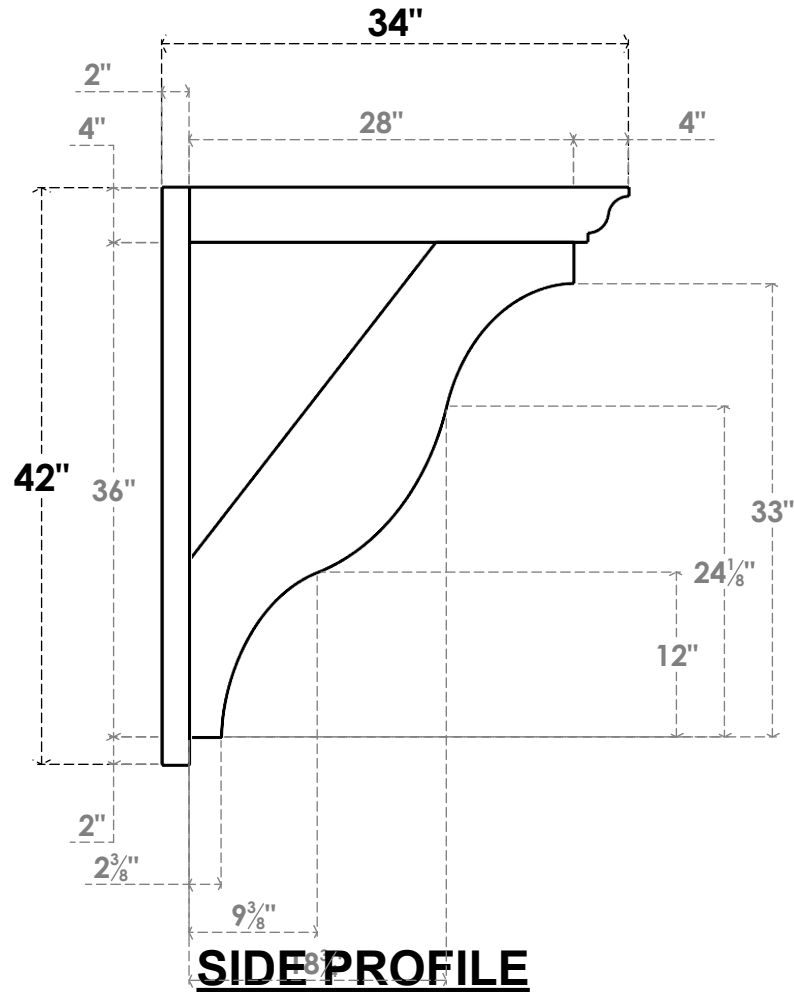

# ITEM NUMBER: OUTUROC040X060X34000X42000X040X020X040FST04RCPR

4"W TOP X 6"W BACK X 34"D X 42"H X 4"T TOP X 2"T BACK TIMBERTHANE ROUGH CEDAR FUNSTON FAUX WOOD OPEN OUTLOOKER, TRADITIONAL TOP AND BLOCK BACK, 4"W CLOSED BRACE, PRIMED TAN