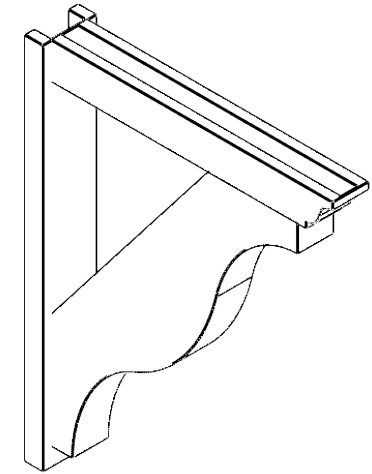

# ITEM NUMBER: OUTUROC040X060X34000X42000X040X020X040FST04RCPR

4"W TOP X 6"W BACK X 34"D X 42"H X 4"T TOP X 2"T BACK TIMBERTHANE ROUGH CEDAR FUNSTON FAUX WOOD OPEN OUTLOOKER, TRADITIONAL TOP AND BLOCK BACK, 4"W CLOSED BRACE, PRIMED TAN