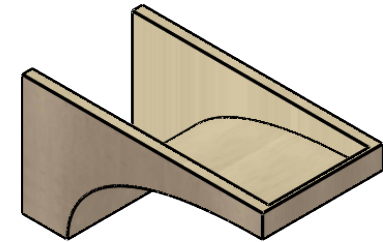

ITEM NUMBER: CORU12X24X12STORCPR

12"W X 24"D X 12"H SERIES 3 WIDE STOCKPORT ROUGH CEDAR
TIMBERTHANE FAUX WOOD CORBEL, PRIMED

SIDE PROFILE

FRONT PROFILE

ISOMETRIC

EKENA MILLWORK
2300 WEST MAIN ST.
CLARKSVILLE, TX 75426
TOLL FREE: 866-607-0453
WWW.EKENAMILLWORK.COM