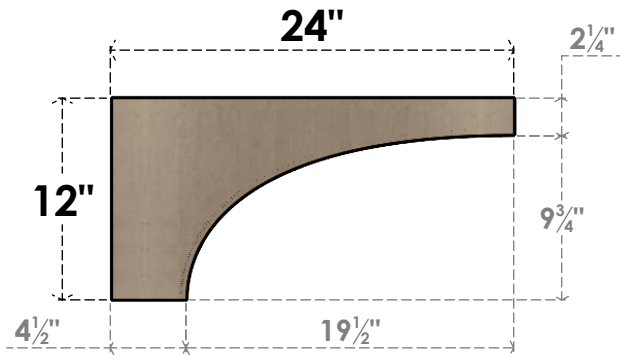

ITEM NUMBER: CORU12X24X12STORCPR

12"W X 24"D X 12"H SERIES 3 WIDE STOCKPORT ROUGH CEDAR
TIMBERTHANE FAUX WOOD CORBEL, PRIMED

SIDE PROFILE

FRONT PROFILE

ISOMETRIC

EKENA MILLWORK
2300 WEST MAIN ST.
CLARKSVILLE, TX 75426
TOLL FREE: 866-607-0453
WWW.EKENAMILLWORK.COM

NOTES

1. INSTALLATION TO BE COMPLETED IN ACCORDANCE WITH MANUFACTURER'S SPECIFICATIONS.
2. DRAWING MAY NOT BE TO SCALE
3. THIS DRAWING IS INTENDED FOR DESIGN AND PLANNING PURPOSES ONLY.
4. ALL INFORMATION CONTAINED HEREIN WAS CURRENT AT THE TIME OF DEVELOPMENT BUT MUST BE REVIEWED AND APPROVED BY THE PRODUCT MANUFACTURER TO BE CONSIDERED ACCURATE.
5. TIMBERTHANE ARCHITECTURAL PRODUCTS ARE MADE FROM HIGH DENSITY URETHANE AND COME FACTORY PRIMED