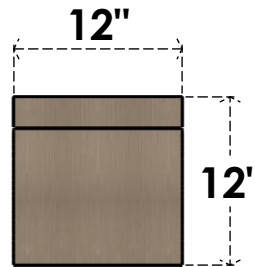

ITEM NUMBER: CORU12X24X12STORCPR

12"W X 24"D X 12"H SERIES 3 WIDE STOCKPORT ROUGH CEDAR
TIMBERTHANE FAUX WOOD CORBEL, PRIMED

SIDE PROFILE

FRONT PROFILE

ISOMETRIC

EKENA MILLWORK
2300 WEST MAIN ST.
CLARKSVILLE, TX 75426
TOLL FREE: 866-607-0453
WWW.EKENAMILLWORK.COM

NOTES

1. INSTALLATION TO BE COMPLETED IN ACCORDANCE WITH MANUFACTURER'S SPECIFICATIONS.
2. DRAWING MAY NOT BE TO SCALE
3. THIS DRAWING IS INTENDED FOR DESIGN AND PLANNING PURPOSES ONLY.
4. ALL INFORMATION CONTAINED HEREIN WAS CURRENT AT THE TIME OF DEVELOPMENT BUT MUST BE REVIEWED AND APPROVED BY THE PRODUCT MANUFACTURER TO BE CONSIDERED ACCURATE.
5. TIMBERTHANE ARCHITECTURAL PRODUCTS ARE MADE FROM HIGH DENSITY URETHANE AND COME FACTORY PRIMED