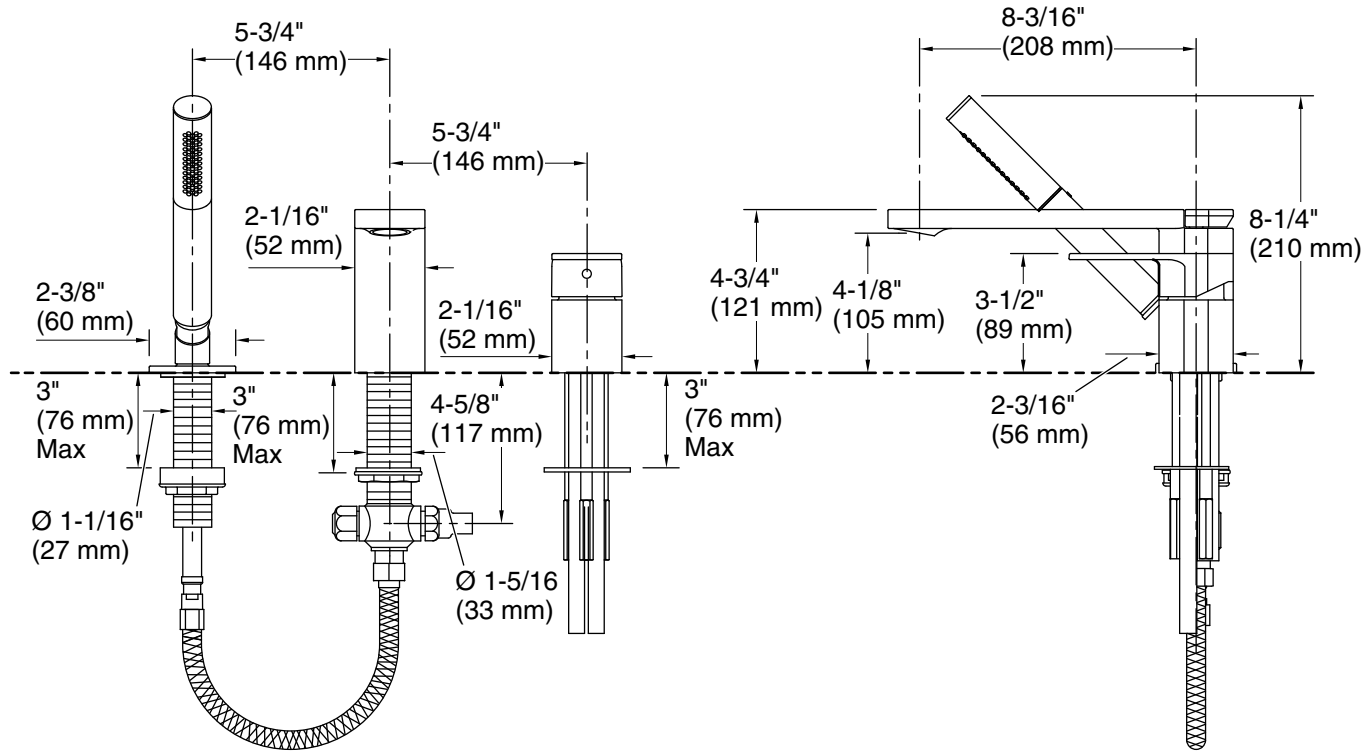

### Features

- A single handle controls both on/off activation and temperature setting
- 8-3/16" (208 mm) spout reach
- 8.0 gpm (30.3 lpm) maximum bath faucet flow rate at 45 psi (3.1 bar)
- 1.75 gpm (6.6 lpm) maximum handshower flow rate at 45 psi (3.1 bar)
- Coordinates with other products in the Parallel collection

### Technical Information

All product dimensions are nominal.

Faucet flow rate: 8 gal/min (30.3 l/min)

Drain included: No

### Spout:

Spout reach: 8-3/16" (208 mm)

Handshower rated max flow: 1.75 gal/min (6.6 l/min)