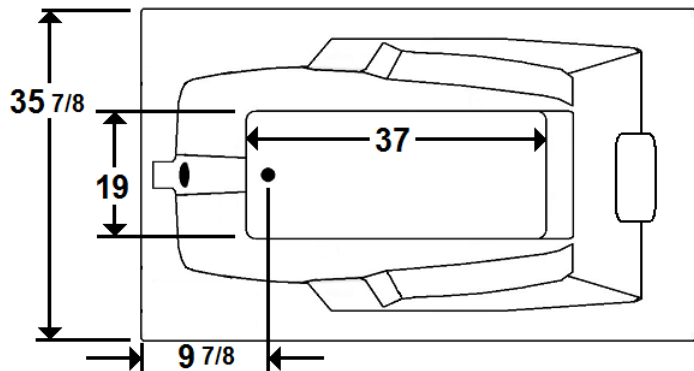

Standard (S) Pump, Blower,
& Heater Location