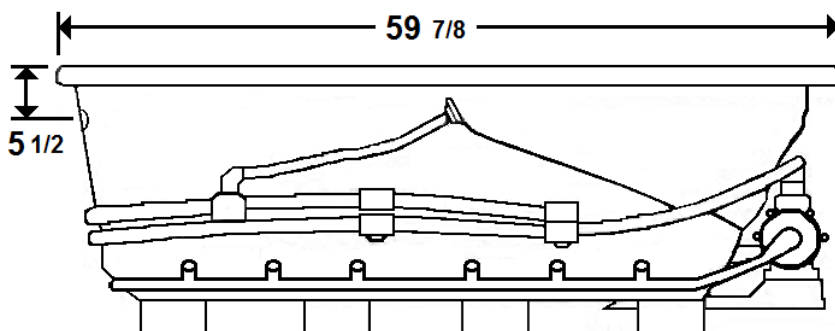

## 60" x 36" Drop-In Acrylic Combo Bath Deluxe Package

Heater Included

Model Number  
**3660MCH-WH**  
Drop-In White Combo Bath

**3660MCH-BI**  
Drop-In Biscuit Combo Bath

### Features

- Color-matched jet trim and air controls
- 10 adjustable hydrotherapy jets
- 20+ high output lateral air jets
- Constructed of high-gloss durable acrylic
- 3-Speed control for the 9 Amp pump
- 12 Amp variable speed blower
- 12 Amp Inline maintenance heater included
- Pre-leveled base for easy installation
- Can be installed as an undermount
- Made in the USA

**\*All dimensions are +/- 1/2" and subject to change without notice\***  
**Confirm specifications before installation**

Standard (S) Pump, Blower,  
& Heater Location

### Technical Information

- Cut-Out Dimensions: 57 7/8" x 33 7/8"
- Weight: 170 lbs.
- Water Depth to Overflow: 15"
- Water Operating Level: 44 gal.
- Water Capacity: 58 gal.
- Sump Dimension: 37" x 19"