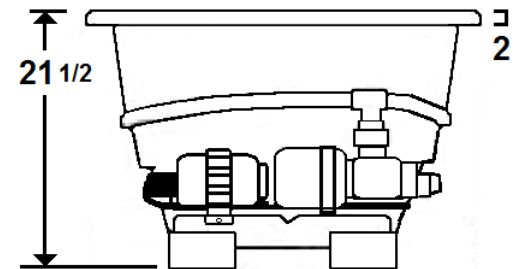

## 60" x 36" Drop-In Acrylic Combo Bath Deluxe Package

Heater Included

Model Number  
**3660MCH-WH**  
Drop-In White Combo Bath

**3660MCH-BI**  
Drop-In Biscuit Combo Bath

**\*All dimensions are +/- 1/2" and subject to change without notice\***  
**Confirm specifications before installation**

Standard (S) Pump, Blower,  
& Heater Location

### Technical Information

- Cut-Out Dimensions: 57 7/8" x 33 7/8"
- Weight: 170 lbs.
- Water Depth to Overflow: 15"
- Water Operating Level: 44 gal.
- Water Capacity: 58 gal.
- Sump Dimension: 37" x 19"