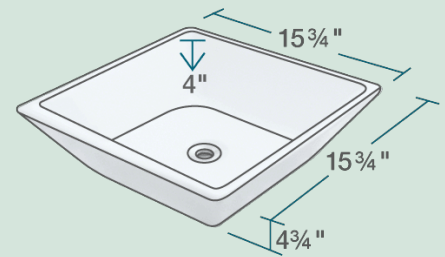

V170-BISQUE Vessel Sink

Porcelain

Our porcelain sinks are made of true vitreous china and are triple glazed to create the strongest sink you will find. All of our porcelain sinks are covered by a limited lifetime warranty. All undermount sinks come with a cardboard cutout template and mounting hardware.

15 3/4" x 15 3/4" x 4 3/4"
 Vessel Installation
 True Vitreous China
 No Hardware Needed
 Lifetime Warranty

Accessories

*Accessories not included

Available Colors

Features

<p>Vessel Installation</p> 	<p>18" Minimum Cabinet Size</p> 	<p>True Vitreous China</p> 	<p>No Hardware Needed</p> 	<p>Limited Lifetime Warranty</p> 	