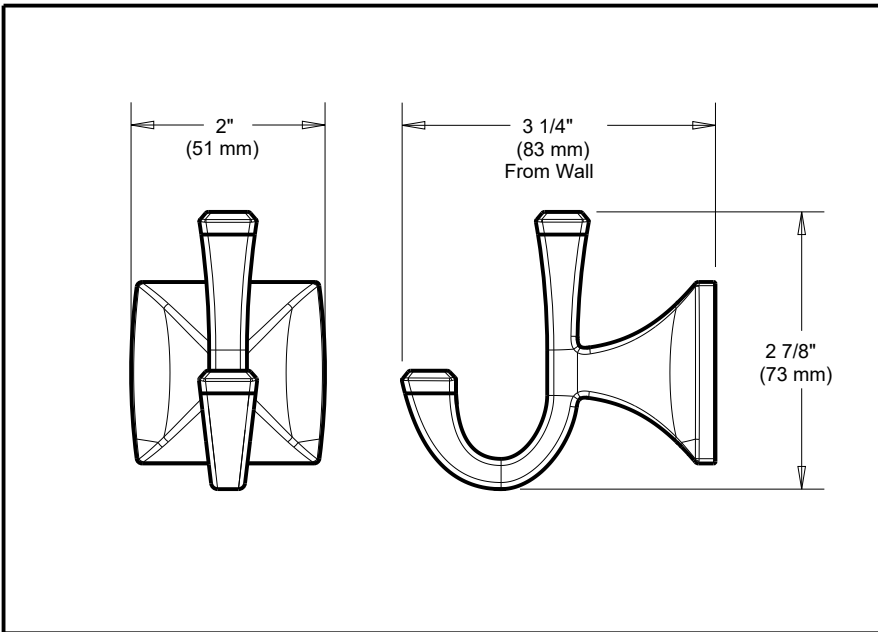

DELTA[®]

ACCESSORIES

- Lacey Bath Collection
- Robe Hook - Non Slip

Submitted Model No.: _____

Specific Features: _____

STANDARD SPECIFICATIONS:

- Mounting hardware and mounting template included with product.