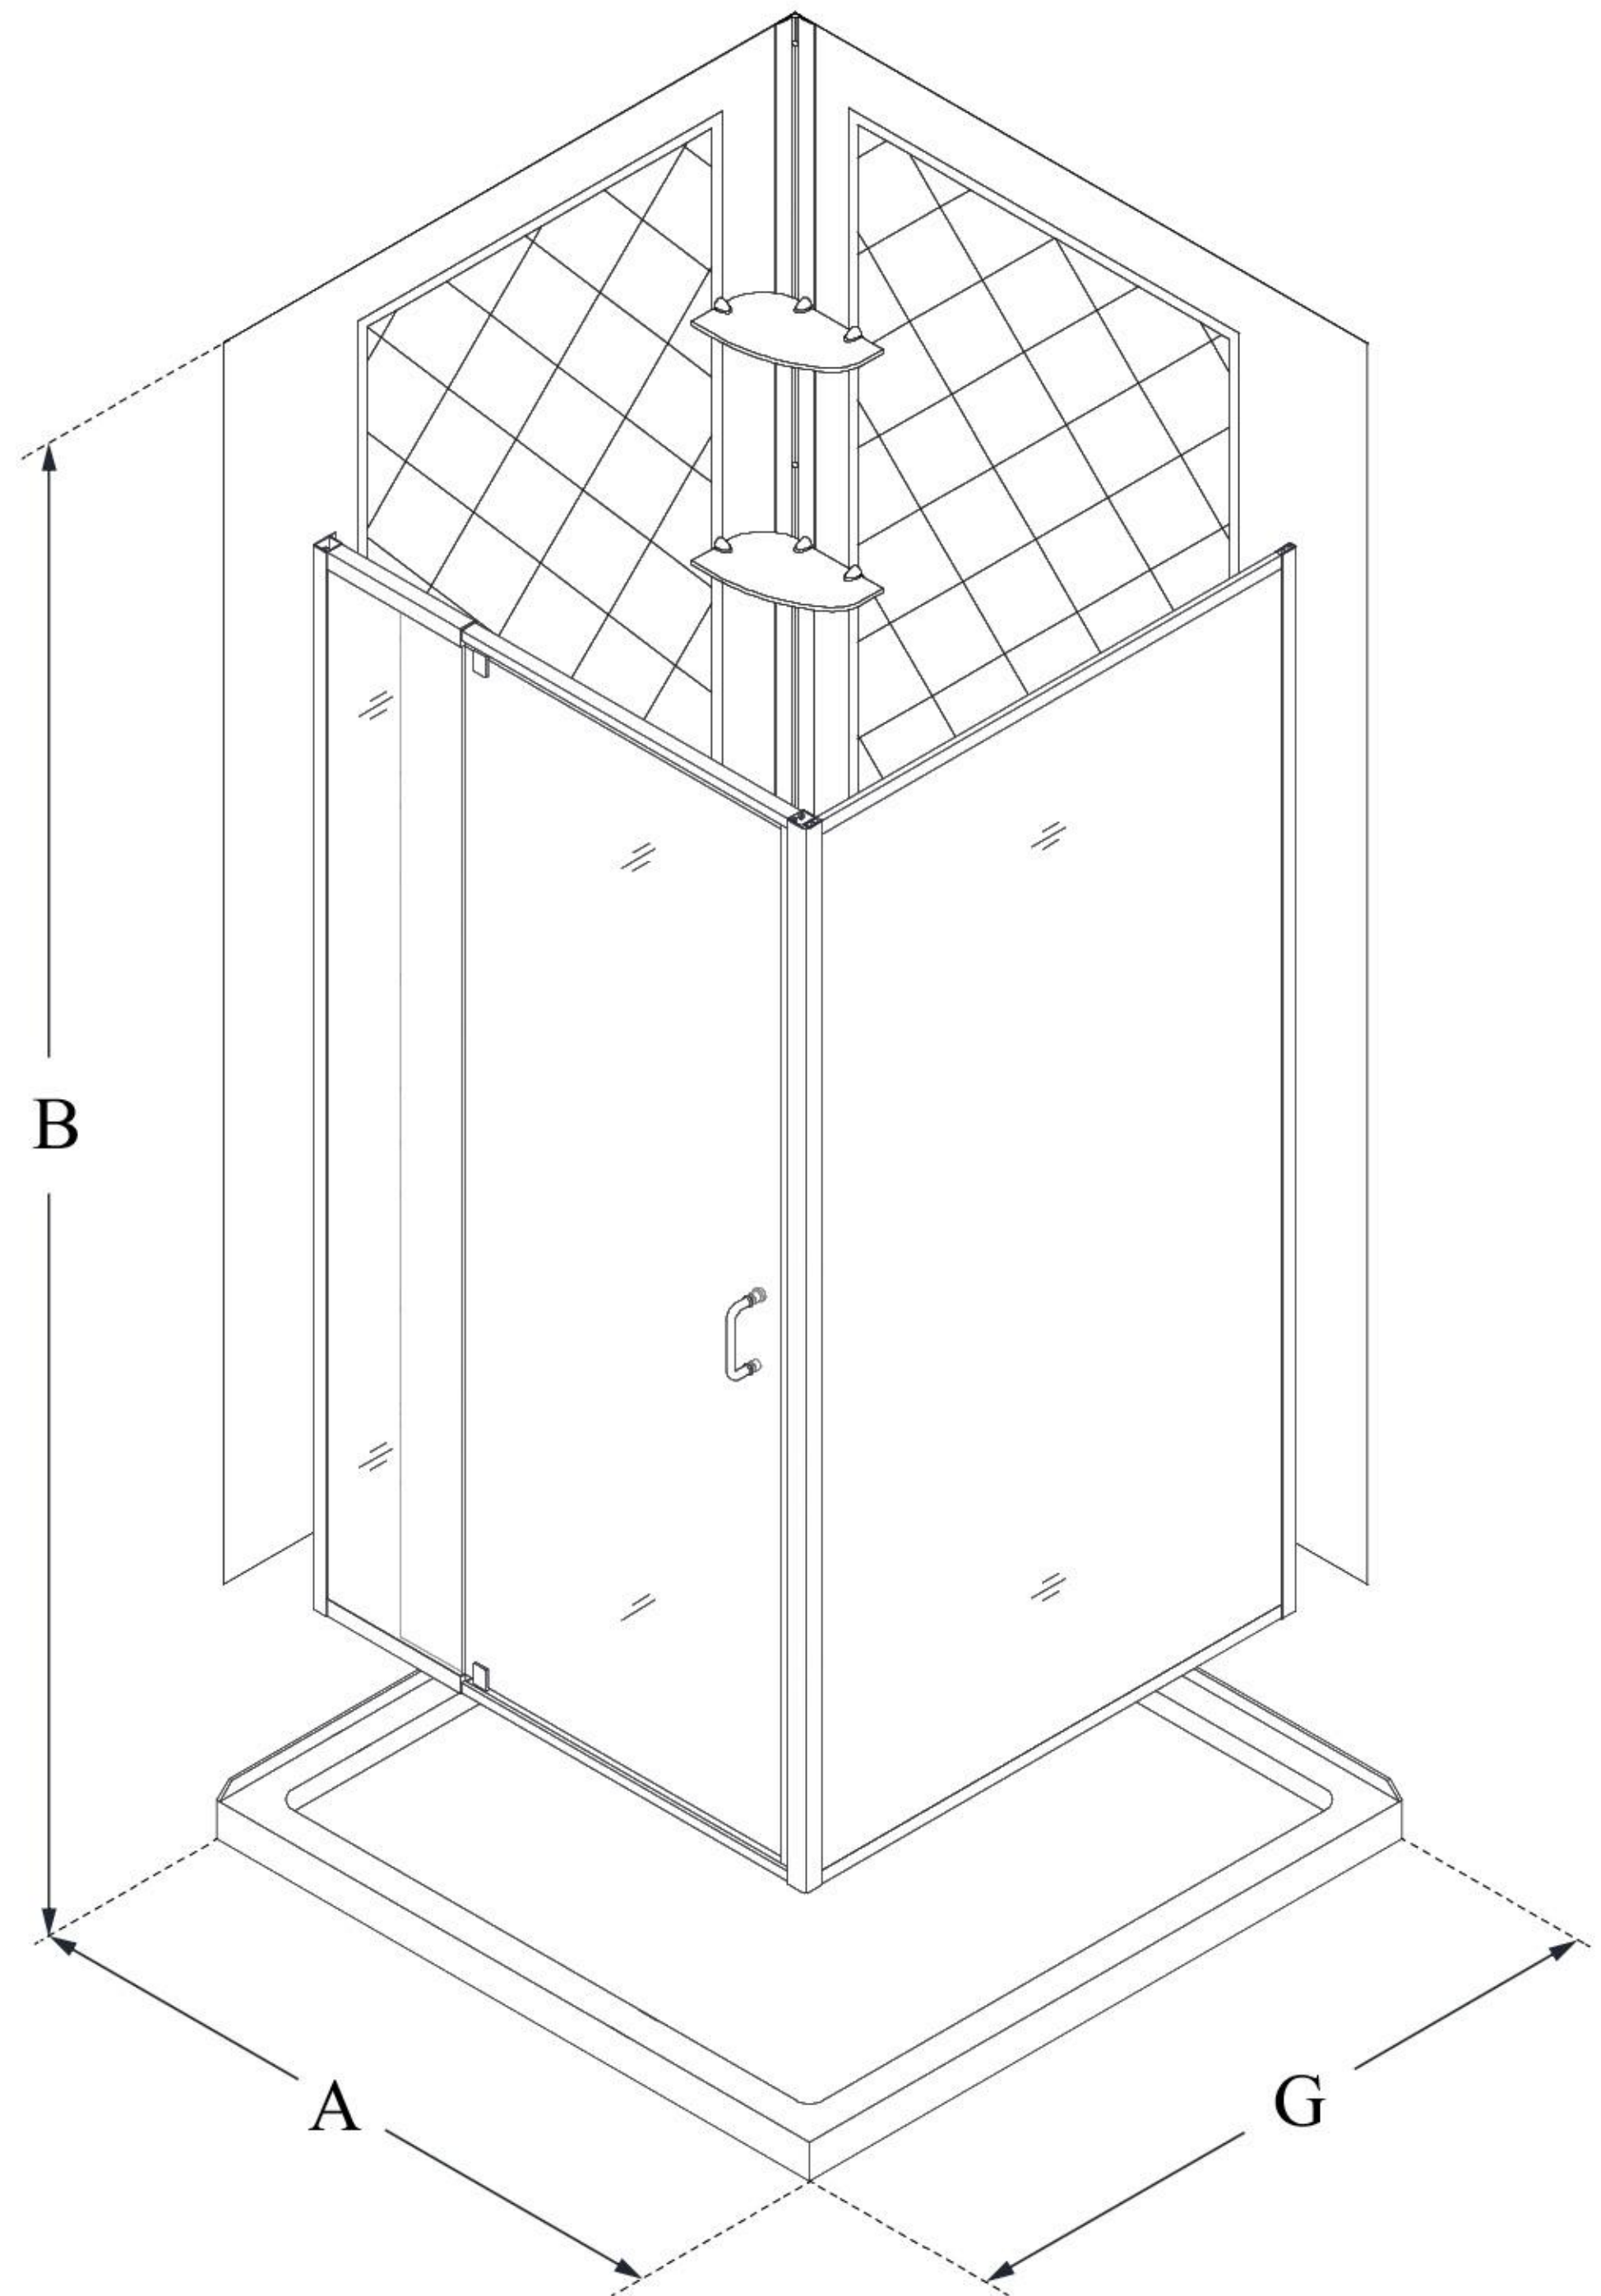

MODEL INFORMATION

DL-6716

FLEX

DreamLine Flex 32 in. D x 32 in.
W x 76 3/4 in. H Semi-Frameless
Pivot Shower Enclosure, SlimLine
Shower Base and Backwall Kit

KIT CONTENTS:

- SHOWER ENCLOSURE
- SHOWER BASE
- QWALL BACKWALLS

CONFIGURATION DIMENSIONS:

A: 32 in.

KIT WIDTH

B: 76 3/4 in.

KIT HEIGHT

G: 32 in.

KIT DEPTH

AVAILABLE DRAIN LOCATIONS:

- CORNER

For precise drain location, please refer to the
included base technical drawing

DreamLine reserves the right to update or modify the hardware or materials pictured
without prior notice for the purpose of product improvement and customer satisfaction.