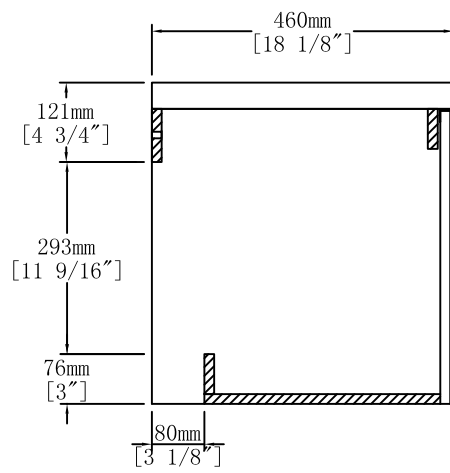

Top View

Item NO.	LV C1424R	Version	V1
Project		Date	2024-4-23