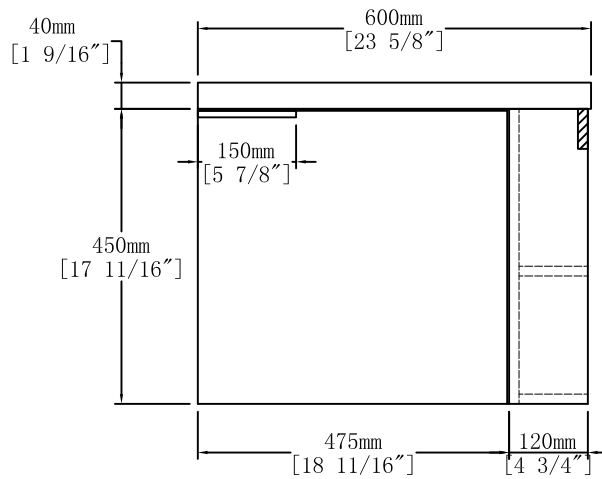

Top View

Item NO.	LV C1424R	Version	V1
Project		Date	2024-4-23