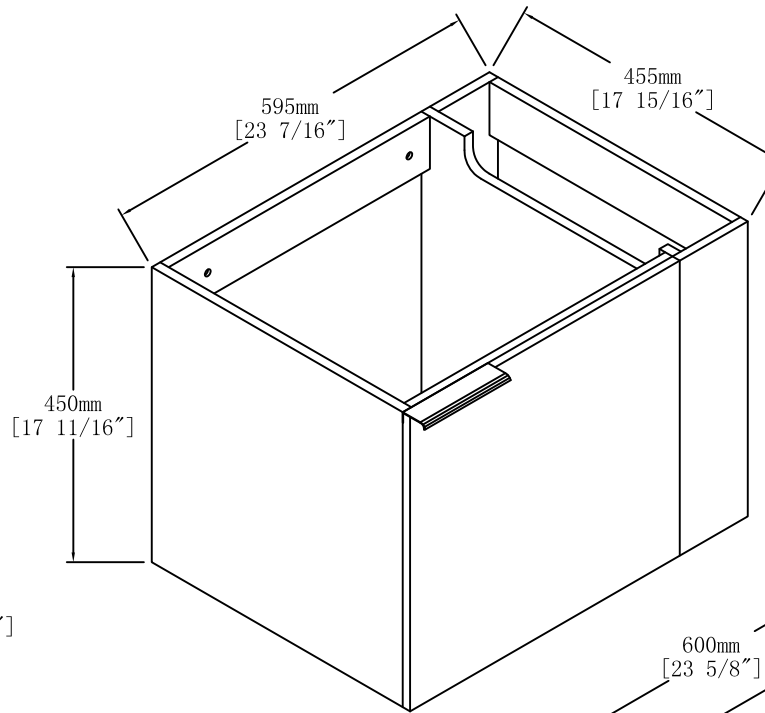

Top View

Item NO.	LV C1424R	Version	V1
Project		Date	2024-4-23