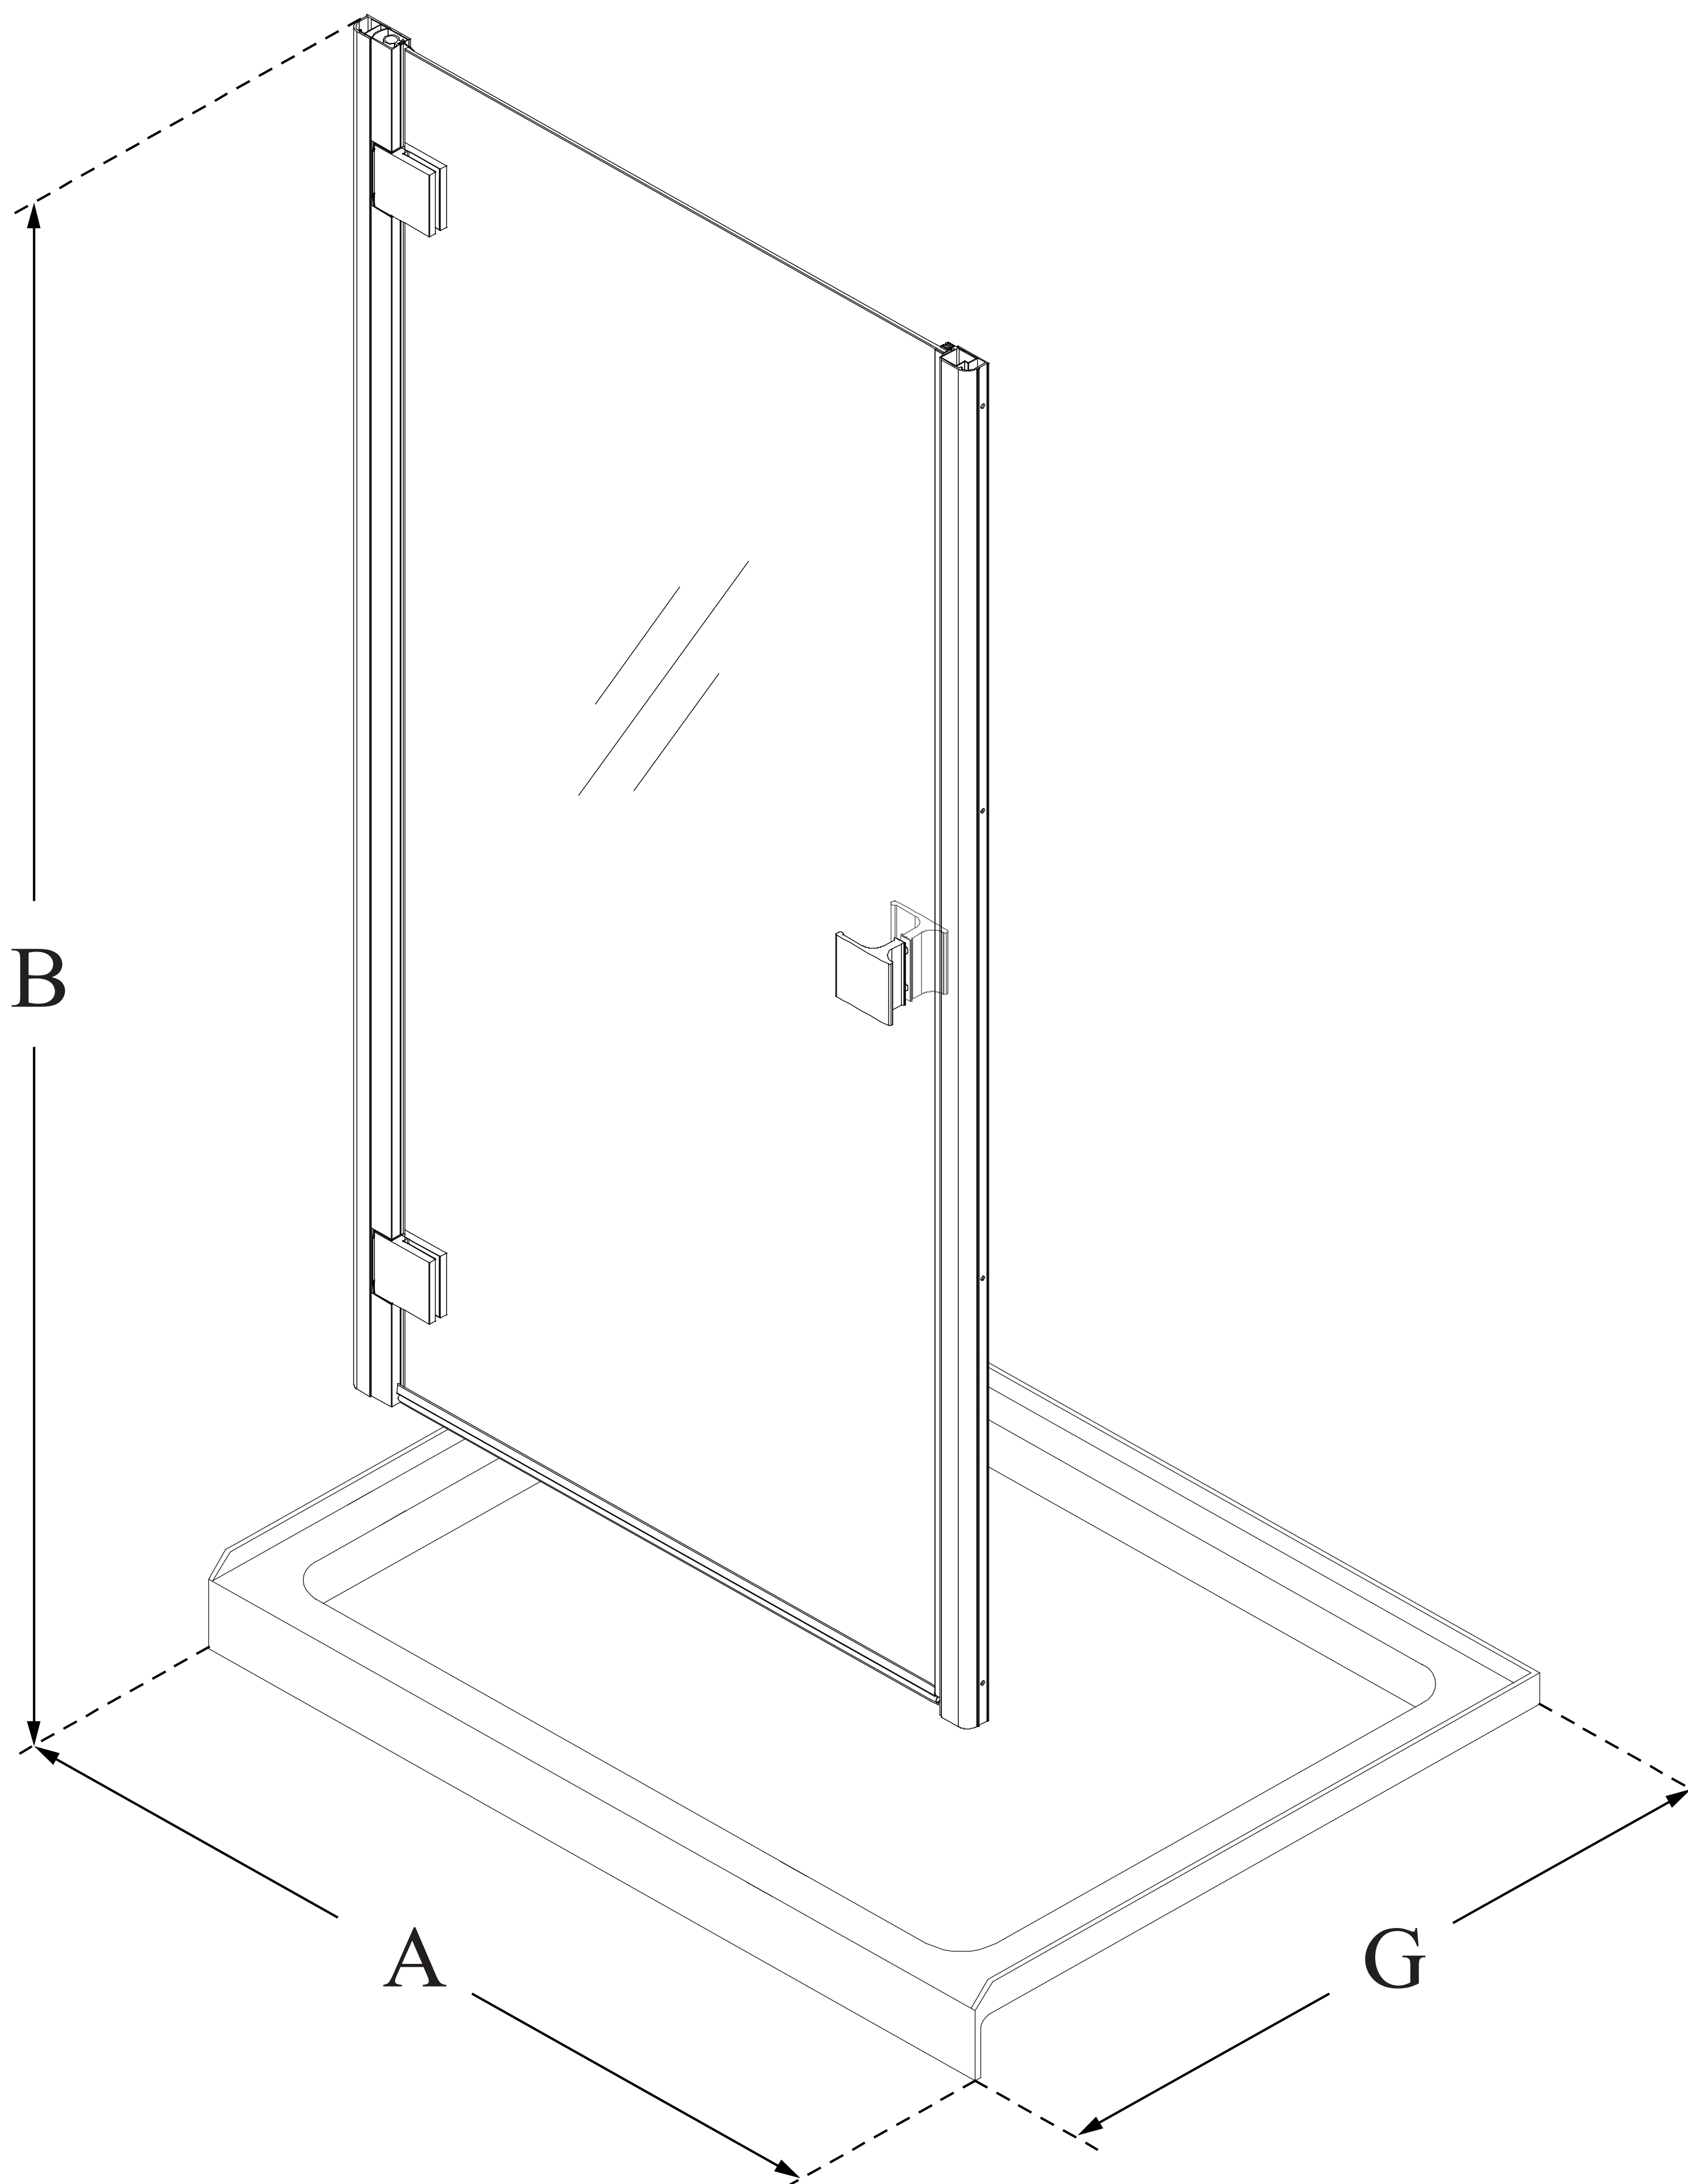

## LUMEN

DreamLine Lumen 36 in. D x 36 in. W by 74 3/4 in. H Hinged Shower Door and SlimLine Shower Base Kit

### KIT CONTENTS:

- SHOWER DOOR
- SHOWER BASE

### CONFIGURATION DIMENSIONS:

**A: 36 in.**  
KIT WIDTH

**B: 74 3/4 in.**  
KIT HEIGHT

**G: 36 in.**  
KIT DEPTH

### AVAILABLE DRAIN LOCATIONS:

- CENTER

For precise drain location, please refer to the included base technical drawing

DreamLine reserves the right to update or modify the hardware or materials pictured without prior notice for the purpose of product improvement and customer satisfaction.