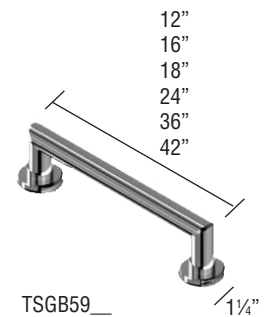

48" x 48" shower walls EWK4848

	MODEL NO	DESCRIPTION
A	EWK484872	Back Wall (1 panel)
B	or	Left End Wall (1 panel)
C	EWK484896	Right End Wall (1 panel)
D		Inside Corner Trim (2 pcs.)
E	EXK484824	Extension Wall Kit (3 pcs)
D		Inside Corner Trim (2 pcs.)
F		Seam Joint Trim (2 pcs.)

OPTIONS: STORAGE PODS

Available for on-site installation. Must be ordered separately. See Accessories Specification for further information.

OPTIONS: ACCESSORIES

Available for on-site installation. Must be ordered separately. See Accessories Specification for further information.

Colored Aluminum Trim Kits

Solid Surface Trim Kits

Grab Bars

Solid Surface Kits