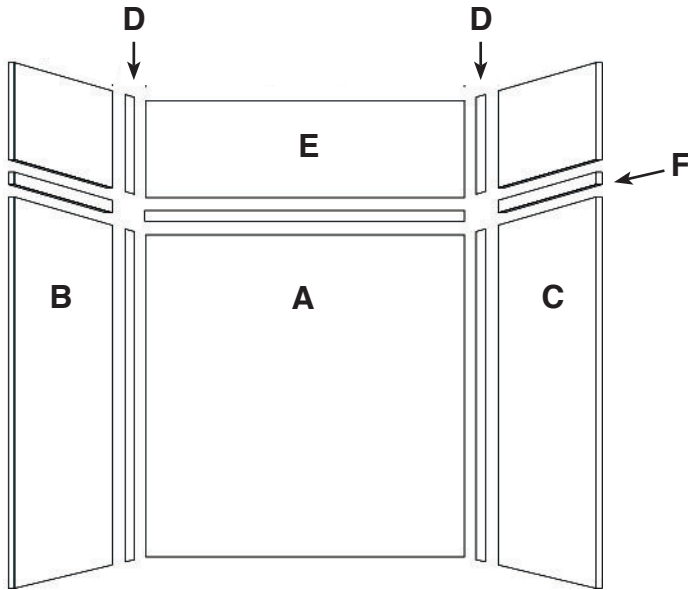

FEATURES

- 48" x 48" Shower Walls for new or existing construction.
- Thick 1/4" compression molded solid surface material for superior strength, beauty and easy cleaning. Surface will not support bacteria growth.
- Easier to install than tile. Walls glue right over existing surface. Walls have a beveled outside edge and are trimmable for custom fit.
- EWK Wall Kits include three wall panels, two color coordinated inside corner trim pieces and four 11-oz. tubes 100% silicone adhesive. Available in 72" and 96" panel height.
- EWKX Wall Kits include three 72" H wall panels, two color coordinated inside corner trim pieces, installation materials and EXK Extension Wall Kit that adds up to an additional 24" in height.
- 10 Year Limited Residential Warranty / 3 Year Commercial Warranty

COLORS

- 3 solid and 6 pattern colors.

OPTIONS

- Storage pods, grab bars, storage shelves, flat inside corner molding, colored aluminum trim, outside corner trims and window trim kit.

EXPRESSIONS

Specified Model

	SIZE	MODEL NO.	DESCRIPTION	Width	Depth	Height
SHOWER WALL KITS						
<input type="checkbox"/>	48" x 48" x 72"	EWK484872	Shower Wall Kit	48"	to 48"	72"
<input type="checkbox"/>	48" x 48" x 96"	EWK484896	Shower Wall Kit	48"	to 48"	96"
<input type="checkbox"/>	48" x 48" x 96"	EWKX484896	Shower Walls & Ext. Kit	48"	to 48"	96"
OPTIONAL COMPONENTS						
<input type="checkbox"/>	48" x 48" x 24"	EXK4884824	Extension Wall Kit	48"	to 48"	to 24"

48" x 48" shower walls EWK4848

	MODEL NO	DESCRIPTION
A	EWK484872	Back Wall (1 panel)
B	or	Left End Wall (1 panel)
C	EWK484896	Right End Wall (1 panel)
D		Inside Corner Trim (2 pcs.)
E	EXK484824	Extension Wall Kit (3 pcs)
D		Inside Corner Trim (2 pcs.)
F		Seam Joint Trim (2 pcs.)