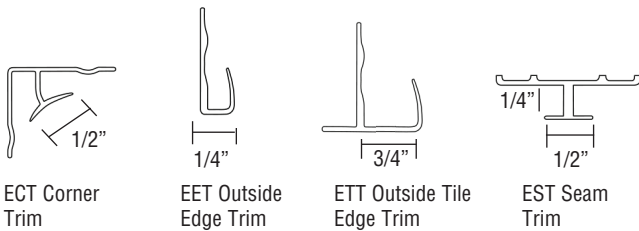

48" x 48" shower walls EWK4848

	MODEL NO	DESCRIPTION
A	EWK484872	Back Wall (1 panel)
B	or	Left End Wall (1 panel)
C	EWK484896	Right End Wall (1 panel)
D		Inside Corner Trim (2 pcs.)
E	EXK484824	Extension Wall Kit (3 pcs)
D		Inside Corner Trim (2 pcs.)
F		Seam Joint Trim (2 pcs.)

OPTIONS: STORAGE PODS

Available for on-site installation. Must be ordered separately. See Accessories Specification for further information.

STV Vertical Storage Pods

STH Horizontal Storage Pods

OPTIONS: ACCESSORIES

Available for on-site installation. Must be ordered separately. See Accessories Specification for further information.

Colored Aluminum Trim Kits

Solid Surface Trim Kits

Grab Bars

Solid Surface Kits