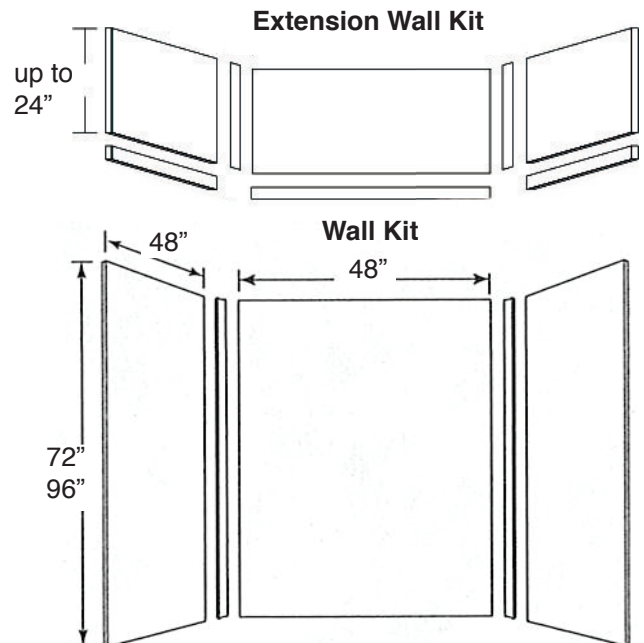

FEATURES

- 48" x 48" Shower Walls for new or existing construction.
- Thick 1/4" compression molded solid surface material for superior strength, beauty and easy cleaning. Surface will not support bacteria growth.
- Easier to install than tile. Walls glue right over existing surface. Walls have a beveled outside edge and are trimmable for custom fit.
- EWK Wall Kits include three wall panels, two color coordinated inside corner trim pieces and four 11-oz. tubes 100% silicone adhesive. Available in 72" and 96" panel height.
- EWKX Wall Kits include three 72" H wall panels, two color coordinated inside corner trim pieces, installation materials and EXK Extension Wall Kit that adds up to an additional 24" in height.
- 10 Year Limited Residential Warranty / 3 Year Commercial Warranty

COLORS

- 3 solid and 6 pattern colors.

OPTIONS

- Storage pods, grab bars, storage shelves, flat inside corner molding, colored aluminum trim, outside corner trims and window trim kit.

EXPRESSIONS

Specified Model

	SIZE	MODEL NO.	DESCRIPTION	Width	Depth	Height
SHOWER WALL KITS						
<input type="checkbox"/>	48" x 48" x 72"	EWK484872	Shower Wall Kit	48"	to 48"	72"
<input type="checkbox"/>	48" x 48" x 96"	EWK484896	Shower Wall Kit	48"	to 48"	96"
<input type="checkbox"/>	48" x 48" x 96"	EWKX484896	Shower Walls & Ext. Kit	48"	to 48"	96"
OPTIONAL COMPONENTS						
<input type="checkbox"/>	48" x 48" x 24"	EXK4884824	Extension Wall Kit	48"	to 48"	to 24"

48" x 48" shower walls EWK4848

	MODEL NO	DESCRIPTION
A	EWK484872	Back Wall (1 panel)
B	or	Left End Wall (1 panel)
C	EWK484896	Right End Wall (1 panel)
D		Inside Corner Trim (2 pcs.)
E	EXK484824	Extension Wall Kit (3 pcs)
D		Inside Corner Trim (2 pcs.)
F		Seam Joint Trim (2 pcs.)