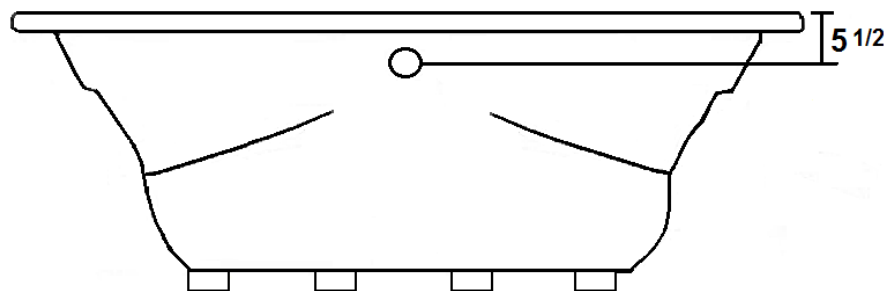

SENECA I

60" x 42" Drop-In Acrylic Tub

Model Number
4260ST064
Drop-In White Soaker

Features

- Constructed of high-gloss durable acrylic
- Pillows included
- Pre-leveled base for easy installation
- Textured floor
- Limited Lifetime Warranty
- Made in the USA

All dimensions are +/- 1/2" and subject to change without notice
Confirm specifications before installation

Technical Information

- Cut-Out Dimensions: 58" x 40"
- Weight: 170 lbs.
- Water Depth to Overflow: 15 3/4"
- Water Capacity: 90 gal.
- Sump Dimension: 38" x 25"