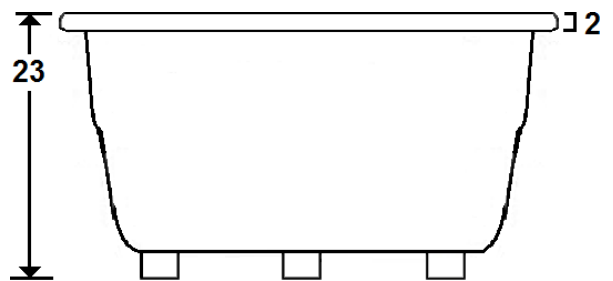

SENECA I

60" x 42" Drop-In Acrylic Tub

Model Number
4260ST064
Drop-In White Soaker

Features

- Constructed of high-gloss durable acrylic
- Pillows included
- Pre-leveled base for easy installation
- Textured floor
- Limited Lifetime Warranty
- Made in the USA

All dimensions are +/- 1/2" and subject to change without notice
Confirm specifications before installation

Technical Information

- Cut-Out Dimensions: 58" x 40"
- Weight: 170 lbs.
- Water Depth to Overflow: 15 3/4"
- Water Capacity: 90 gal.
- Sump Dimension: 38" x 25"