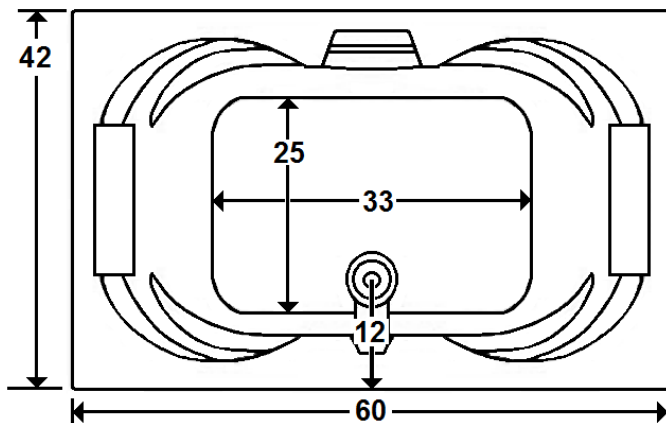

SENECA I

60" x 42" Drop-In Acrylic Tub

Model Number
4260ST064
Drop-In White Soaker

Features

- Constructed of high-gloss durable acrylic
- Pillows included
- Pre-leveled base for easy installation
- Textured floor
- Limited Lifetime Warranty
- Made in the USA

All dimensions are +/- 1/2" and subject to change without notice
Confirm specifications before installation

Technical Information

- Cut-Out Dimensions: 58" x 40"
- Weight: 170 lbs.
- Water Depth to Overflow: 15 3/4"
- Water Capacity: 90 gal.
- Sump Dimension: 38" x 25"