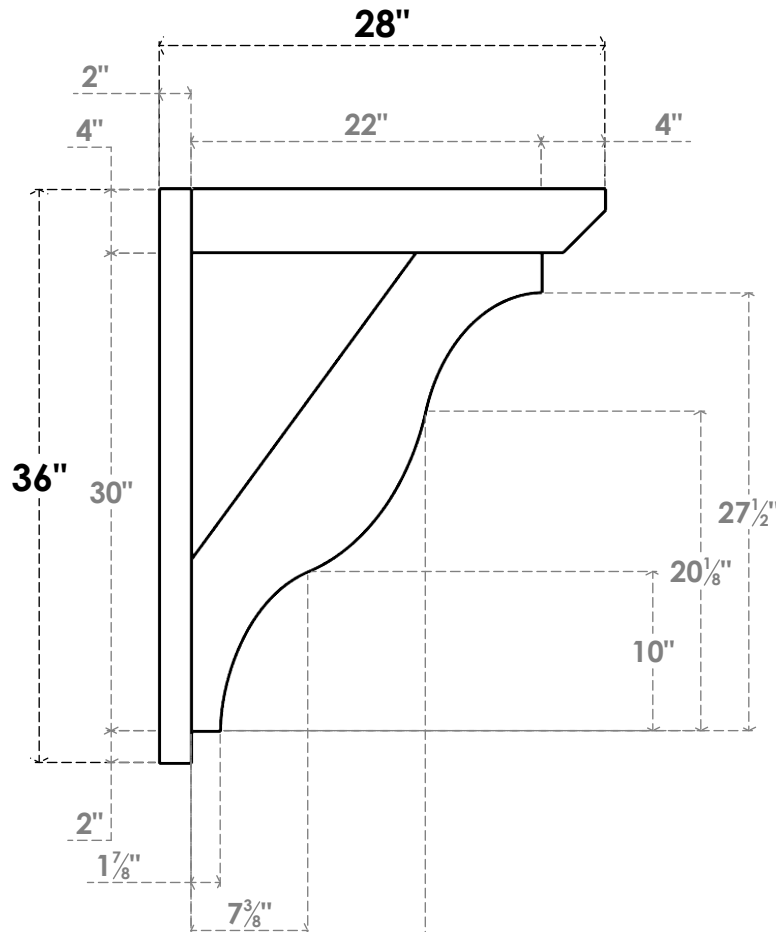

ITEM NUMBER: OUTUROC040X060X28000X36000X040X020X040FST24RCPR

4"W TOP X 6"W BACK X 28"D X 36"H X 4"T TOP X 2"T BACK TIMBERTHANE ROUGH CEDAR FUNSTON FAUX WOOD OPEN OUTLOOKER, SLAT TOP AND BLOCK BACK, 4"W CLOSED BRACE, PRIMED TAN

SIDE PROFILE

FRONT PROFILE

ISOMETRIC

GENERATED DATE : 07/06/2023

EKENA MILLWORK
2300 WEST MAIN ST.
CLARKSVILLE, TX 75426
TOLL FREE: 866-607-0453
WWW.EKENAMILLWORK.COM

NOTES

1. INSTALLATION TO BE COMPLETED IN ACCORDANCE WITH MANUFACTURER'S SPECIFICATIONS.
2. DRAWING MAY NOT BE TO SCALE
3. THIS DRAWING IS INTENDED FOR DESIGN AND PLANNING PURPOSES ONLY.
4. ALL INFORMATION CONTAINED HEREIN WAS CURRENT AT THE TIME OF DEVELOPMENT BUT MUST BE REVIEWED AND APPROVED BY THE PRODUCT MANUFACTURER TO BE CONSIDERED ACCURATE.
5. TIMBERTHANE ARCHITECTURAL PRODUCTS ARE MADE FROM HIGH DENSITY URETHANE AND COME FACTORY PRIMED