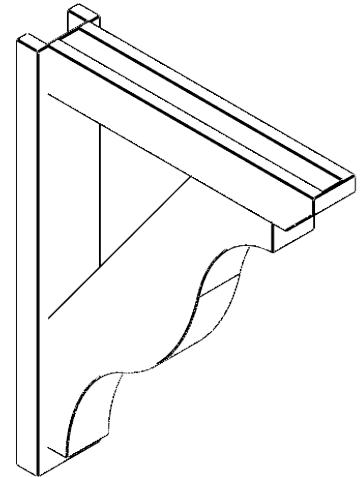

ITEM NUMBER: OUTUROC040X060X28000X36000X040X020X040FST24RCPR

4"W TOP X 6"W BACK X 28"D X 36"H X 4"T TOP X 2"T BACK TIMBERTHANE ROUGH CEDAR FUNSTON FAUX WOOD OPEN OUTLOOKER, SLAT TOP AND BLOCK BACK, 4"W CLOSED BRACE, PRIMED TAN

SIDE PROFILE

FRONT PROFILE

ISOMETRIC

GENERATED DATE : 07/06/2023

EKENA MILLWORK
2300 WEST MAIN ST.
CLARKSVILLE, TX 75426
TOLL FREE: 866-607-0453
WWW.EKENAMILLWORK.COM

NOTES

1. INSTALLATION TO BE COMPLETED IN ACCORDANCE WITH MANUFACTURER'S SPECIFICATIONS.
2. DRAWING MAY NOT BE TO SCALE
3. THIS DRAWING IS INTENDED FOR DESIGN AND PLANNING PURPOSES ONLY.
4. ALL INFORMATION CONTAINED HEREIN WAS CURRENT AT THE TIME OF DEVELOPMENT BUT MUST BE REVIEWED AND APPROVED BY THE PRODUCT MANUFACTURER TO BE CONSIDERED ACCURATE.
5. TIMBERTHANE ARCHITECTURAL PRODUCTS ARE MADE FROM HIGH DENSITY URETHANE AND COME FACTORY PRIMED