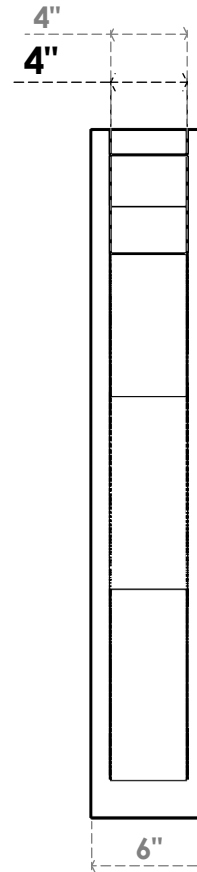

ITEM NUMBER: OUTUROC040X060X28000X36000X040X020X040FST24RCPR

4"W TOP X 6"W BACK X 28"D X 36"H X 4"T TOP X 2"T BACK TIMBERTHANE ROUGH CEDAR FUNSTON FAUX WOOD OPEN OUTLOOKER, SLAT TOP AND BLOCK BACK, 4"W CLOSED BRACE, PRIMED TAN

SIDE PROFILE

FRONT PROFILE

ISOMETRIC

GENERATED DATE : 07/06/2023

EKENA MILLWORK
2300 WEST MAIN ST.
CLARKSVILLE, TX 75426
TOLL FREE: 866-607-0453
WWW.EKENAMILLWORK.COM

NOTES

1. INSTALLATION TO BE COMPLETED IN ACCORDANCE WITH MANUFACTURER'S SPECIFICATIONS.
2. DRAWING MAY NOT BE TO SCALE
3. THIS DRAWING IS INTENDED FOR DESIGN AND PLANNING PURPOSES ONLY.
4. ALL INFORMATION CONTAINED HEREIN WAS CURRENT AT THE TIME OF DEVELOPMENT BUT MUST BE REVIEWED AND APPROVED BY THE PRODUCT MANUFACTURER TO BE CONSIDERED ACCURATE.
5. TIMBERTHANE ARCHITECTURAL PRODUCTS ARE MADE FROM HIGH DENSITY URETHANE AND COME FACTORY PRIMED