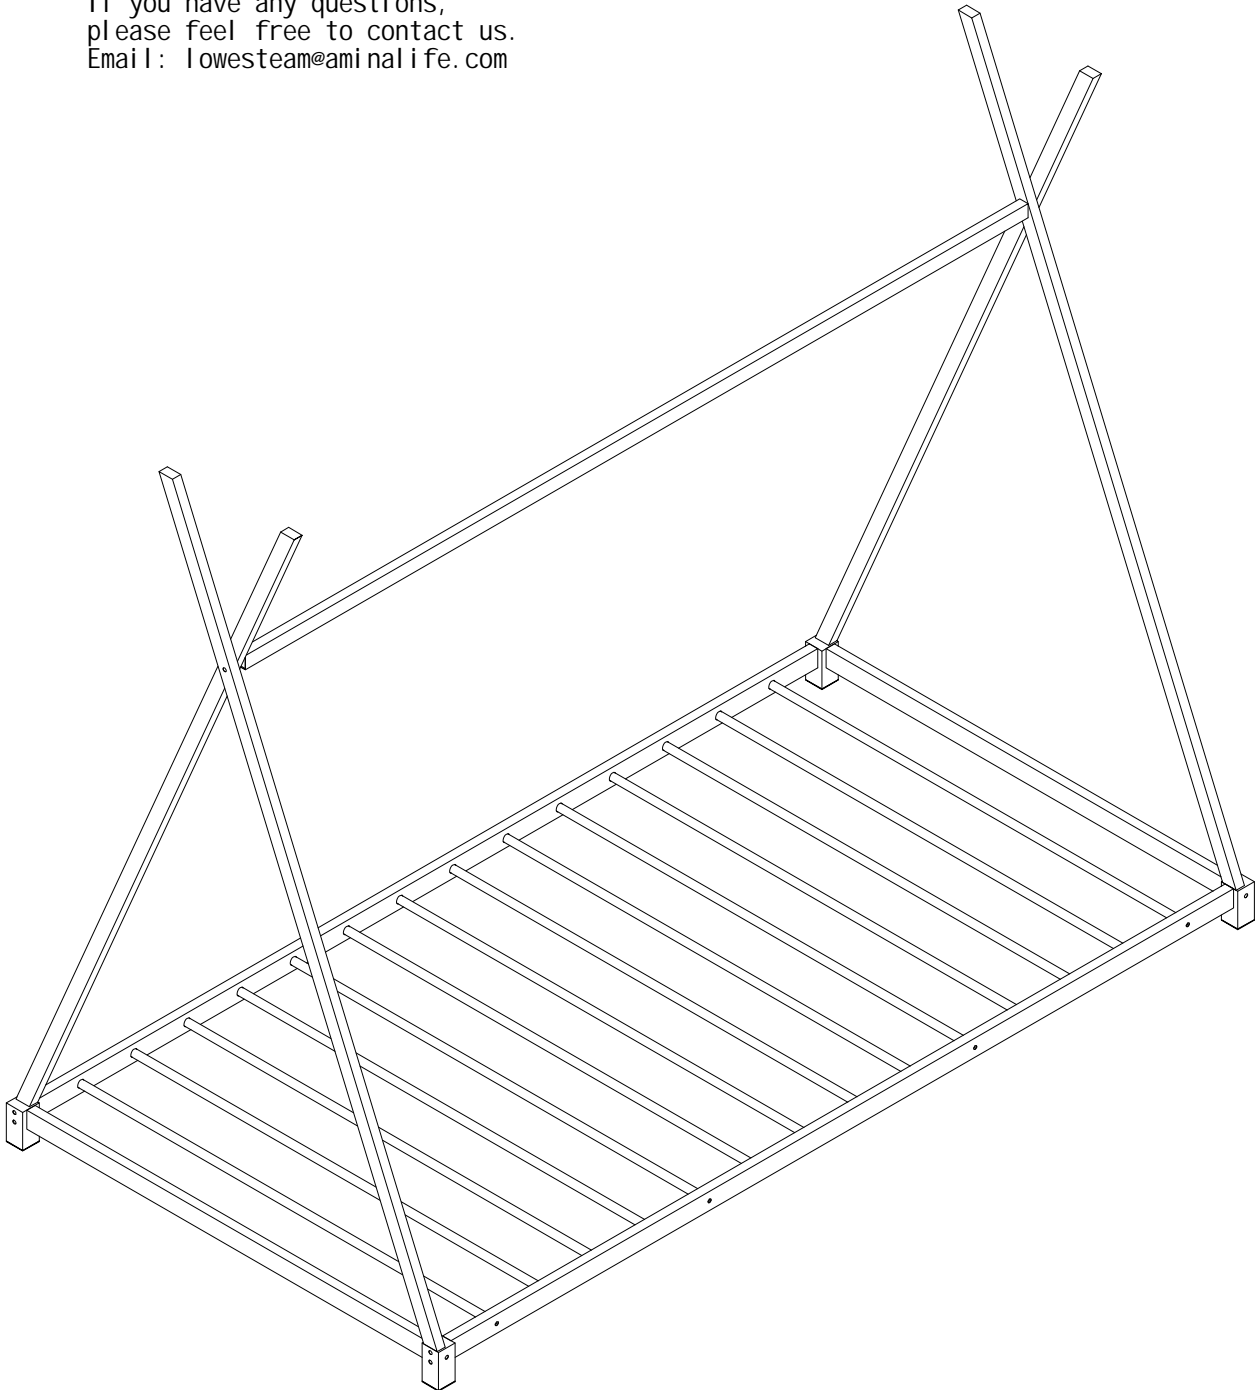

ASSEMBLY INSTRUCTIONS

If you have any questions,
please feel free to contact us.
Email: lowesteam@animalife.com

WF 307193

Parts List

<p>(A)</p>  <p>4Pcs</p>	<p>(B)</p>  <p>2Pcs</p>	<p>(C)</p>  <p>2Pcs</p>
<p>(D)</p>  <p>1Pc</p>	<p>(E)</p>  <p>10Pcs</p>	<p>(F)</p>  <p>4Pcs</p>

Haroware List

1  M6x15mm 8Pcs	2  M6x60mm 14Pcs	3  4# 1Pc
--	---	--

1

1	x8	3	x1
			
M6x15mm		4#	

2

2	x4	3	x1
			
M6x60mm		4#	

3

2	x8	3	x1
M6x60mm		4#	

4

2	x2	3	x1
M6x60mm		4#	