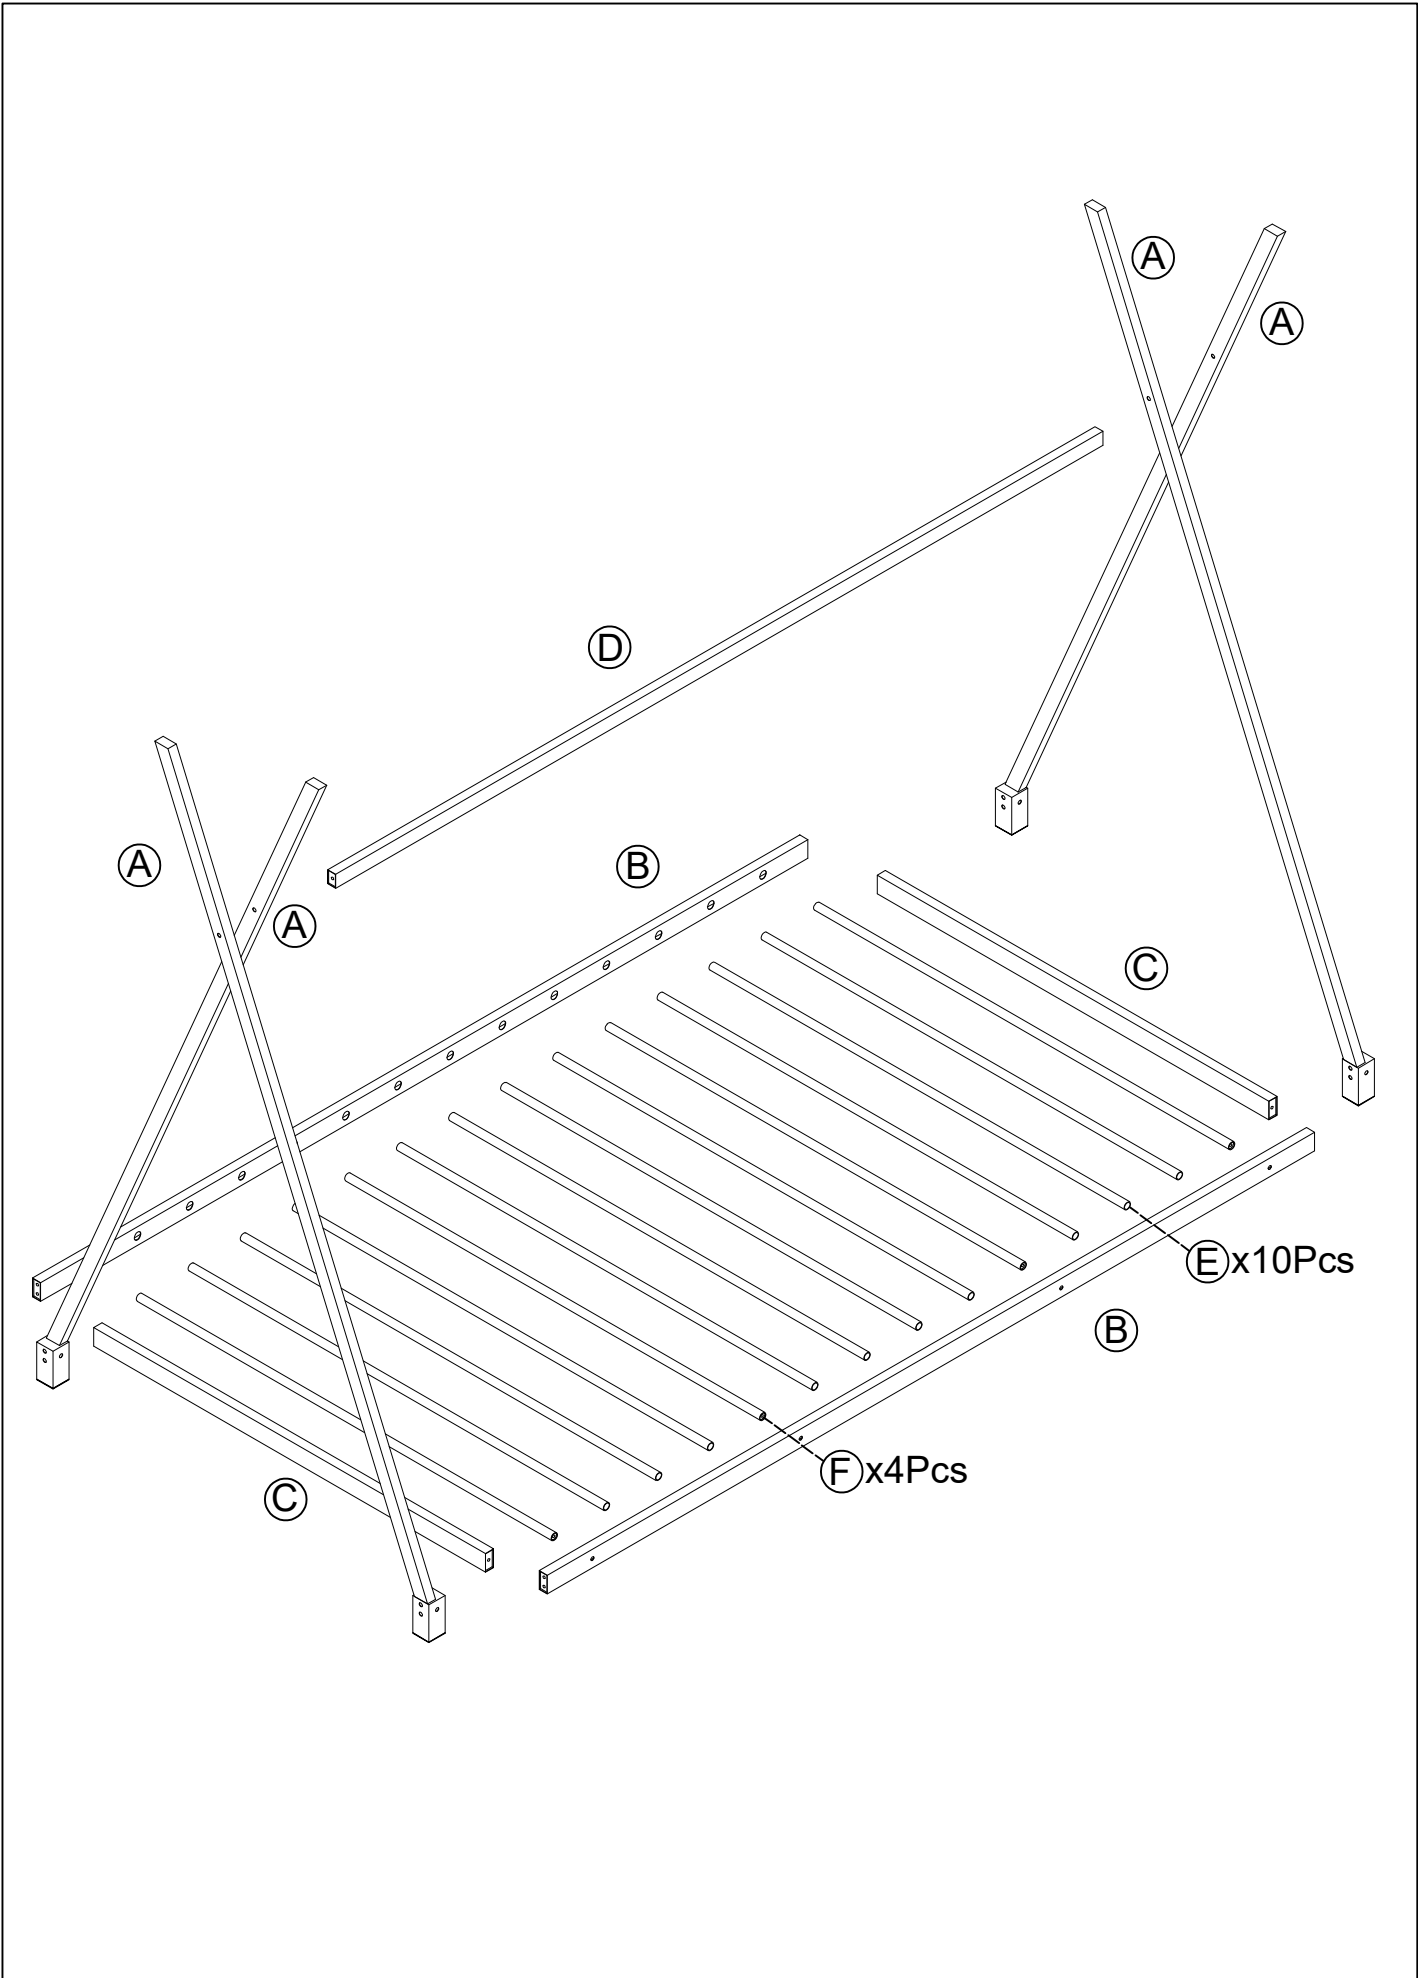

ASSEMBLY INSTRUCTIONS

If you have any questions,
please feel free to contact us.
Email: lowesteam@animalife.com

WF 307193

Parts List

<p>(A)</p>  <p>4Pcs</p>	<p>(B)</p>  <p>2Pcs</p>	<p>(C)</p>  <p>2Pcs</p>
<p>(D)</p>  <p>1Pc</p>	<p>(E)</p>  <p>10Pcs</p>	<p>(F)</p>  <p>4Pcs</p>

Haroware List

1  M6x15mm 8Pcs	2  M6x60mm 14Pcs	3  4# 1Pc
--	---	--

1

1	x8	3	x1
			
M6x15mm		4#	

2

2	x4	3	x1
			
M6x60mm		4#	

3

2	x8	3	x1
M6x60mm		4#	

4

2	x2	3	x1
M6x60mm		4#	