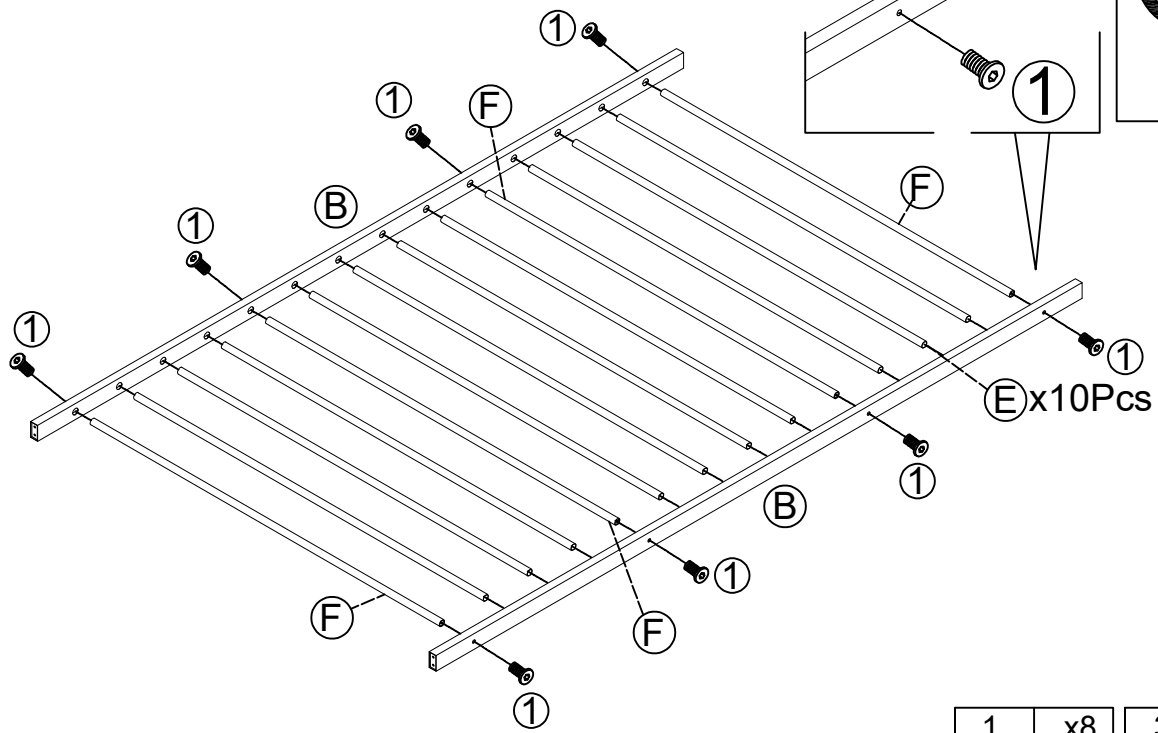

ASSEMBLY INSTRUCTIONS

If you have any questions,
please feel free to contact us.
Email: lowesteam@animalife.com

WF 307193

Parts List

<p>(A)</p>  <p>4Pcs</p>	<p>(B)</p>  <p>2Pcs</p>	<p>(C)</p>  <p>2Pcs</p>
<p>(D)</p>  <p>1Pc</p>	<p>(E)</p>  <p>10Pcs</p>	<p>(F)</p>  <p>4Pcs</p>

Haroware List

1  M6x15mm 8Pcs	2  M6x60mm 14Pcs	3  4# 1Pc
--	---	--

1

1	x8	3	x1
			
M6x15mm		4#	

2

2	x4	3	x1
			
M6x60mm		4#	

3

2	x8	3	x1
M6x60mm		4#	

4

2	x2	3	x1
M6x60mm		4#	