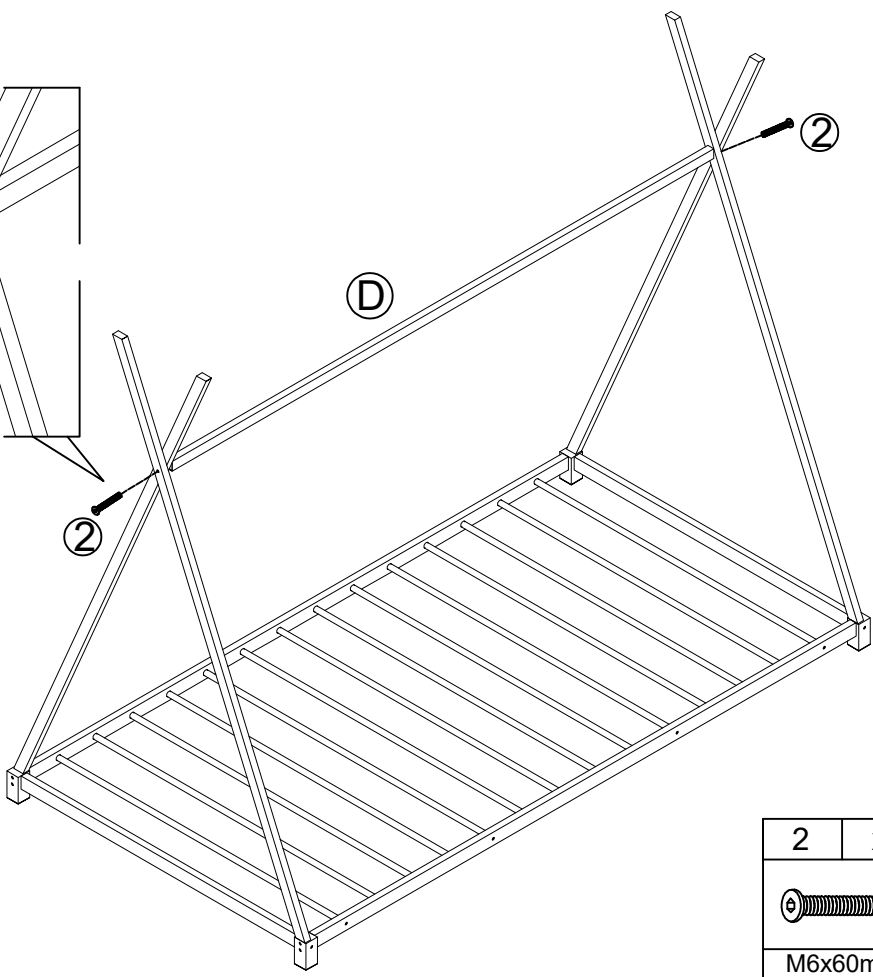

ASSEMBLY INSTRUCTIONS

If you have any questions,
please feel free to contact us.
Email: lowesteam@animalife.com

WF 307193

Parts List

<p>(A)</p>  <p>4Pcs</p>	<p>(B)</p>  <p>2Pcs</p>	<p>(C)</p>  <p>2Pcs</p>
<p>(D)</p>  <p>1Pc</p>	<p>(E)</p>  <p>10Pcs</p>	<p>(F)</p>  <p>4Pcs</p>

Haroware List

1  M6x15mm 8Pcs	2  M6x60mm 14Pcs	3  4# 1Pc
--	---	--

1

1	x8	3	x1
			
M6x15mm		4#	

2

2	x4	3	x1
			
M6x60mm		4#	

3

2	x8	3	x1
M6x60mm		4#	

4

2	x2	3	x1
M6x60mm		4#	