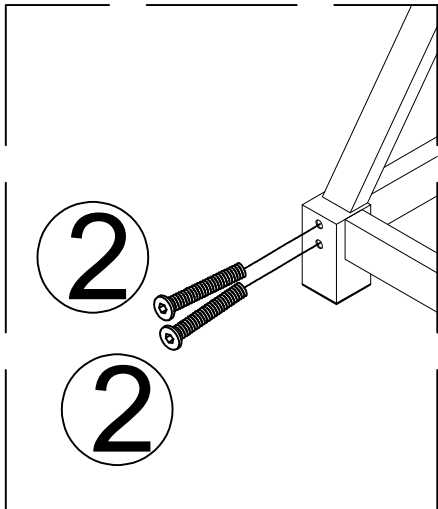

ASSEMBLY INSTRUCTIONS

If you have any questions,
please feel free to contact us.
Email: lowesteam@animalife.com

WF 307193

Parts List

<p>(A)</p>  <p>4Pcs</p>	<p>(B)</p>  <p>2Pcs</p>	<p>(C)</p>  <p>2Pcs</p>
<p>(D)</p>  <p>1Pc</p>	<p>(E)</p>  <p>10Pcs</p>	<p>(F)</p>  <p>4Pcs</p>

Haroware List

1  M6x15mm 8Pcs	2  M6x60mm 14Pcs	3  4# 1Pc
--	---	--

1

1	x8	3	x1
			
M6x15mm		4#	

2

2	x4	3	x1
			
M6x60mm		4#	

3

2	x8	3	x1
M6x60mm		4#	

4

2	x2	3	x1
M6x60mm		4#	