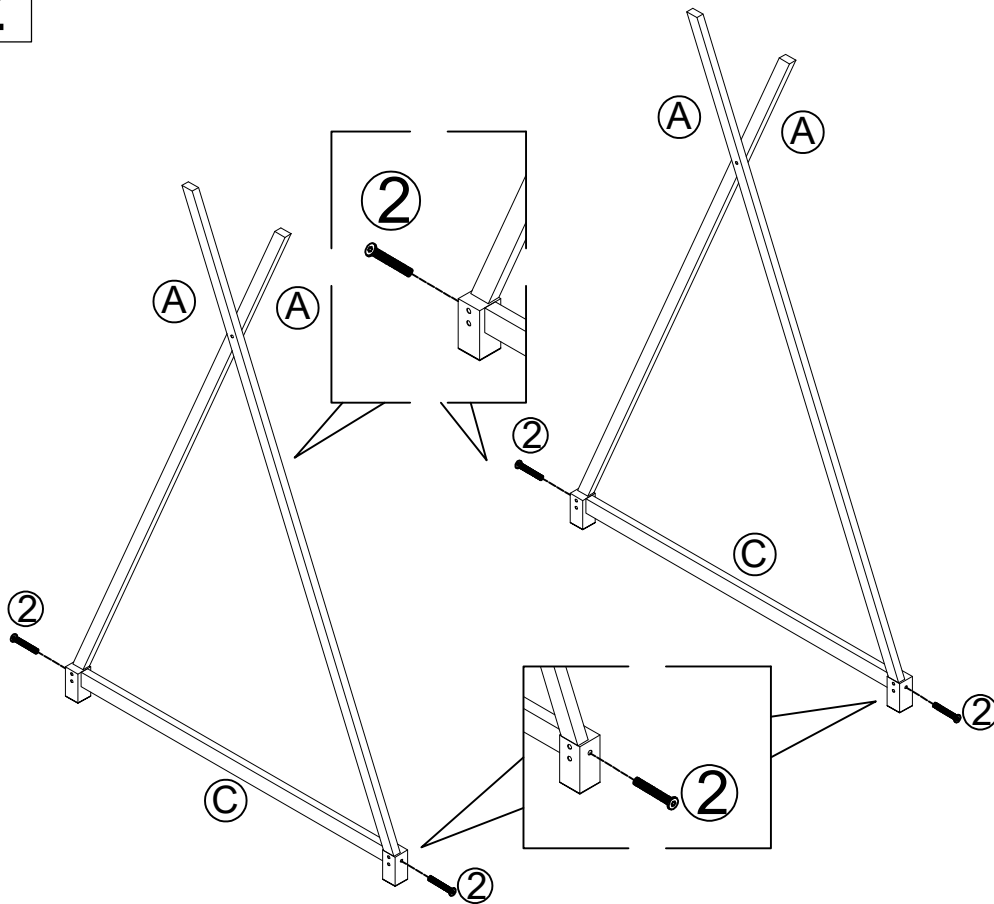

ASSEMBLY INSTRUCTIONS

If you have any questions,
please feel free to contact us.
Email: lowesteam@animalife.com

WF 307193

Parts List

<p>(A)</p>  <p>4Pcs</p>	<p>(B)</p>  <p>2Pcs</p>	<p>(C)</p>  <p>2Pcs</p>
<p>(D)</p>  <p>1Pc</p>	<p>(E)</p>  <p>10Pcs</p>	<p>(F)</p>  <p>4Pcs</p>

Haroware List

1  M6x15mm 8Pcs	2  M6x60mm 14Pcs	3  4# 1Pc
--	---	--

1

1	x8	3	x1
			
M6x15mm		4#	

2

2	x4	3	x1
			
M6x60mm		4#	

3

2	x8	3	x1
M6x60mm		4#	

4

2	x2	3	x1
M6x60mm		4#	