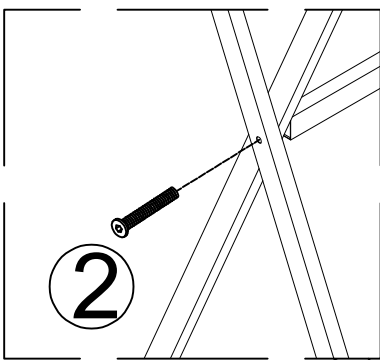

ASSEMBLY INSTRUCTIONS

If you have any questions,
please feel free to contact us.
Email: lowesteam@animalife.com

WF 307193

Parts List

<p>(A)</p>  <p>4Pcs</p>	<p>(B)</p>  <p>2Pcs</p>	<p>(C)</p>  <p>2Pcs</p>
<p>(D)</p>  <p>1Pc</p>	<p>(E)</p>  <p>10Pcs</p>	<p>(F)</p>  <p>4Pcs</p>

Haroware List

1  M6x15mm 8Pcs	2  M6x60mm 14Pcs	3  4# 1Pc
--	---	--

1

1	x8	3	x1
			
M6x15mm		4#	

2

2	x4	3	x1
			
M6x60mm		4#	

3

2	x8	3	x1
M6x60mm		4#	

4

2	x2	3	x1
M6x60mm		4#	