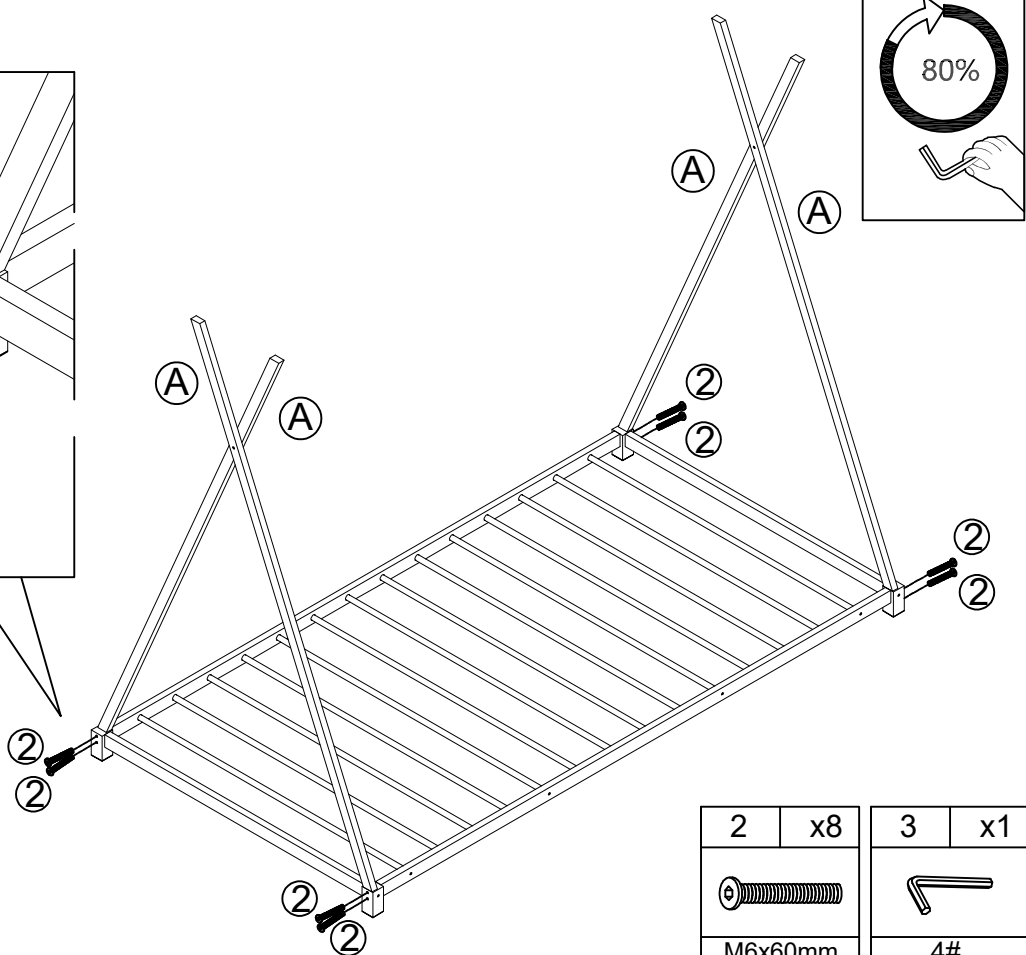

ASSEMBLY INSTRUCTIONS

If you have any questions,
please feel free to contact us.
Email: lowesteam@animalife.com

WF 307193

Parts List

<p>(A)</p>  <p>4Pcs</p>	<p>(B)</p>  <p>2Pcs</p>	<p>(C)</p>  <p>2Pcs</p>
<p>(D)</p>  <p>1Pc</p>	<p>(E)</p>  <p>10Pcs</p>	<p>(F)</p>  <p>4Pcs</p>

Haroware List

1  M6x15mm 8Pcs	2  M6x60mm 14Pcs	3  4# 1Pc
--	---	--

1

1	x8	3	x1
			
M6x15mm		4#	

2

2	x4	3	x1
			
M6x60mm		4#	

3

2	x8	3	x1
M6x60mm		4#	

4

2	x2	3	x1
M6x60mm		4#	