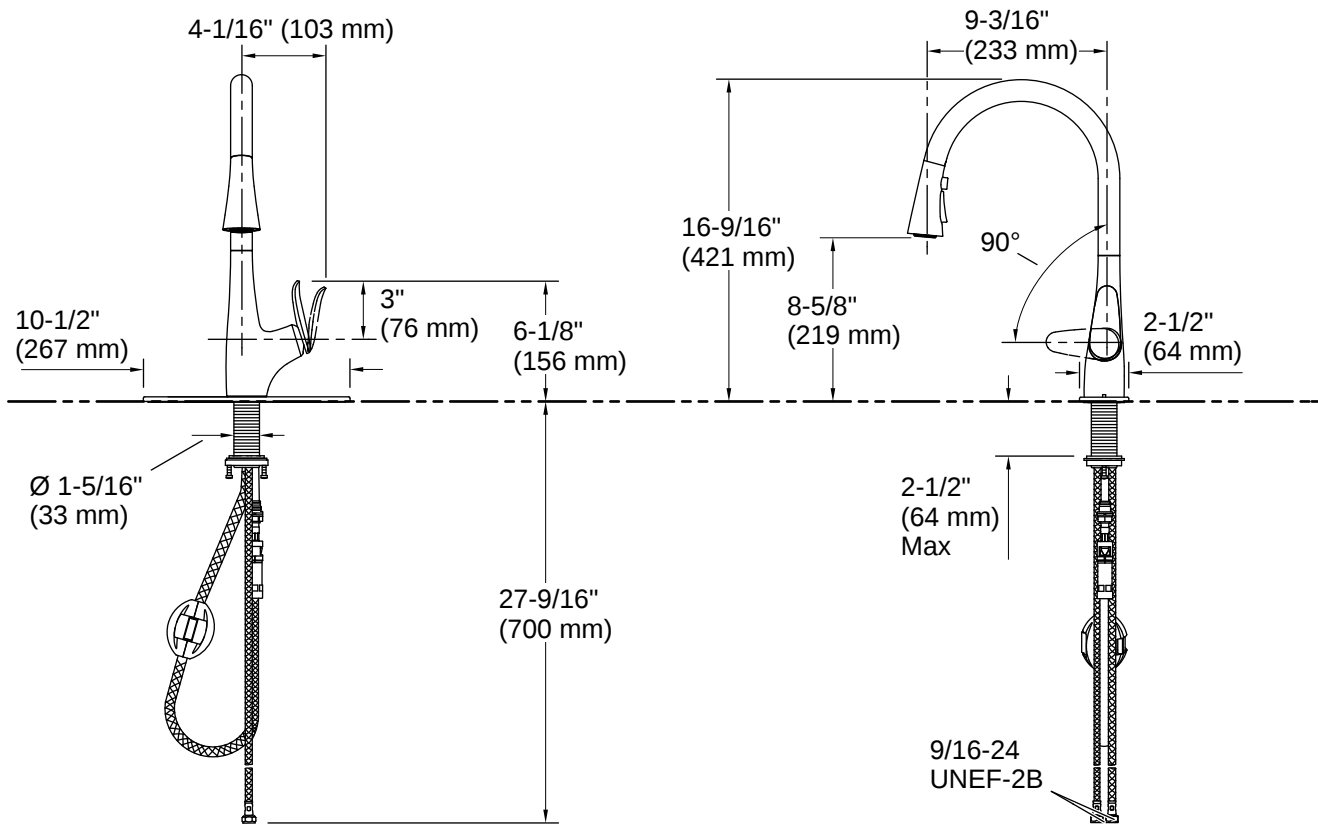

Spout Reach: 9-1/8" (232 mm)

Flow Rate

Faucet Flow Rate: 1.5 gpm (5.7 l/min)

Valves

Included Valve: Ceramic disc

Material

- Premium material construction for lasting durability
- KOHLER finishes resist corrosion and tarnishing
- Spot Repel® finish resists fingerprints, smudges, and water spots (Matte Black finish only)
- Select KOHLER finishes feature ScratchShield® technology which withstands even the toughest daily use

Installation

- Installs with 1- or 3-hole sink
- Flexible supply lines and quick-connect fittings simplify installation
- Longer shank works with countertops up to 2-1/2" (63.5 mm) thick and is easy to install