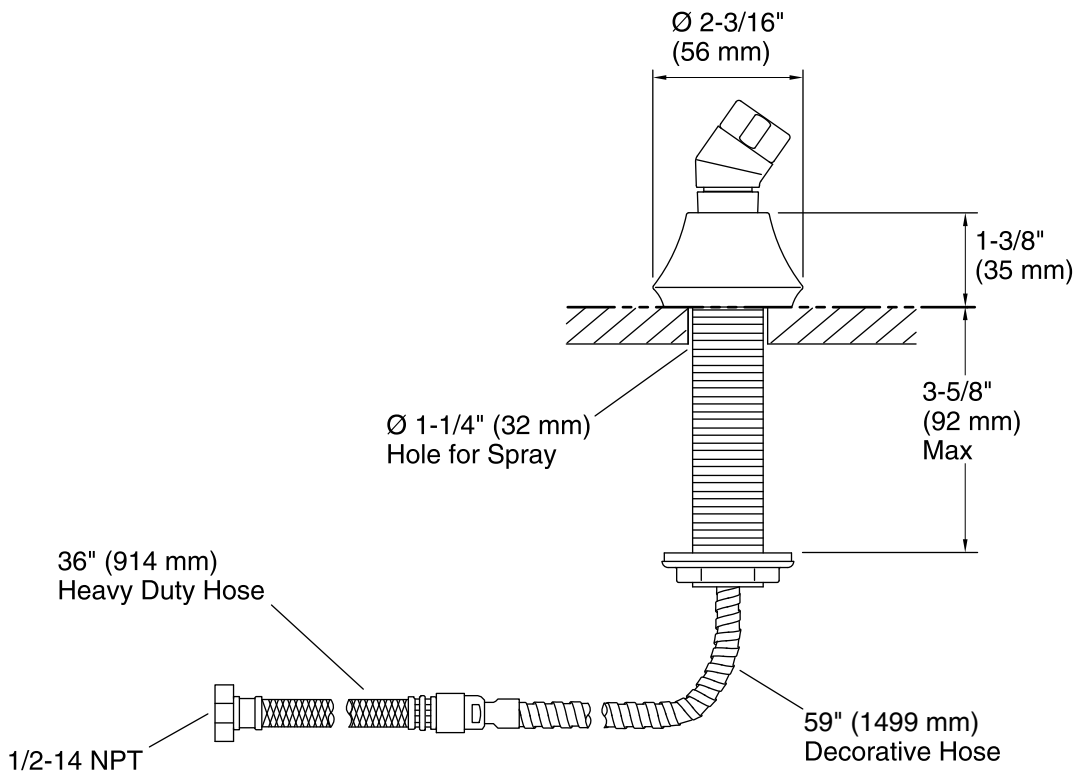

Features

- Includes handshower hose.
- Handshower not included.
- Coordinates with other products in the Forté collection.
- 3-1/2" (89 mm) x 2-1/4" (57 mm)

Material

- Solid brass construction.
- KOHLER finishes resist corrosion and tarnish.

Installation

- Bath- or deck-mount.

Codes/Standards

None Applicable

KOHLER® Faucet Lifetime Limited Warranty

See website for detailed warranty information.

Available Color/Finishes

Color tiles intended for reference only.

Technical Information

All product dimensions are nominal.

Notes

Install this product according to the installation guide.