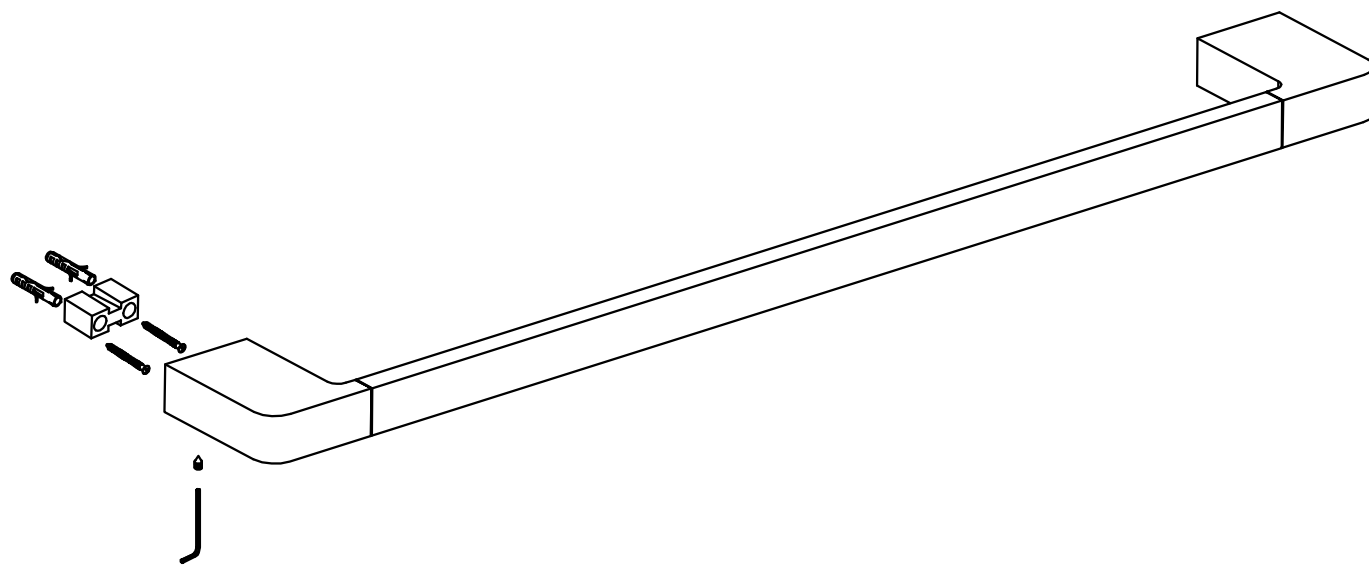

Installation Instructions

Collection
Cube

Model |
Cube WSBC 226810
Cube WSBC 226812

Dimensions Metric
1 inch = 2.54 cm
1 inch = 25.4 mm

WS[®] BATH
COLLECTIONS

1051 Lea Drive - Collegeville, PA 19426
Tel. 215 513 9400 - Fax 610 831 0215
www.ws bathcollections.com - info@ws bathcollections.com