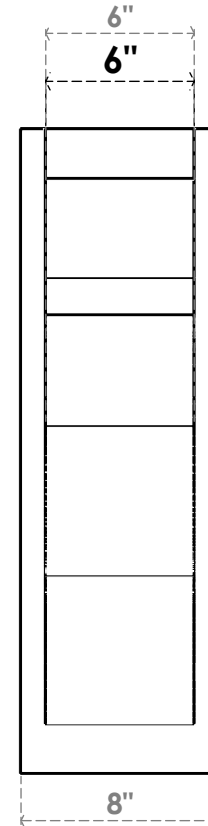

ITEM NUMBER: OUTUROC060X080X14000X26000X060X020X060FST24RCPR

6"W TOP X 8"W BACK X 14"D X 26"H X 6"T TOP X 2"T BACK TIMBERTHANE ROUGH CEDAR FUNSTON FAUX WOOD OPEN OUTLOOKER, SLAT TOP AND BLOCK BACK, 6"W CLOSED BRACE, PRIMED TAN

SIDE PROFILE

FRONT PROFILE

ISOMETRIC

GENERATED DATE : 07/06/2023

EKENA MILLWORK
2300 WEST MAIN ST.
CLARKSVILLE, TX 75426
TOLL FREE: 866-607-0453
WWW.EKENAMILLWORK.COM

NOTES

1. INSTALLATION TO BE COMPLETED IN ACCORDANCE WITH MANUFACTURER'S SPECIFICATIONS.
2. DRAWING MAY NOT BE TO SCALE
3. THIS DRAWING IS INTENDED FOR DESIGN AND PLANNING PURPOSES ONLY.
4. ALL INFORMATION CONTAINED HEREIN WAS CURRENT AT THE TIME OF DEVELOPMENT BUT MUST BE REVIEWED AND APPROVED BY THE PRODUCT MANUFACTURER TO BE CONSIDERED ACCURATE.
5. TIMBERTHANE ARCHITECTURAL PRODUCTS ARE MADE FROM HIGH DENSITY URETHANE AND COME FACTORY PRIMED