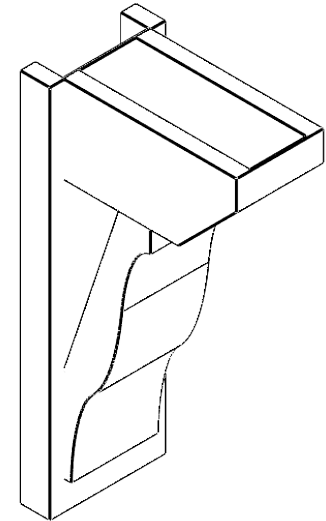

ITEM NUMBER: OUTUROC060X080X14000X26000X060X020X060FST24RCPR

6"W TOP X 8"W BACK X 14"D X 26"H X 6"T TOP X 2"T BACK TIMBERTHANE ROUGH CEDAR FUNSTON FAUX WOOD OPEN OUTLOOKER, SLAT TOP AND BLOCK BACK, 6"W CLOSED BRACE, PRIMED TAN

SIDE PROFILE

FRONT PROFILE

ISOMETRIC

GENERATED DATE : 07/06/2023

EKENA MILLWORK
2300 WEST MAIN ST.
CLARKSVILLE, TX 75426
TOLL FREE: 866-607-0453
WWW.EKENAMILLWORK.COM

NOTES

1. INSTALLATION TO BE COMPLETED IN ACCORDANCE WITH MANUFACTURER'S SPECIFICATIONS.
2. DRAWING MAY NOT BE TO SCALE
3. THIS DRAWING IS INTENDED FOR DESIGN AND PLANNING PURPOSES ONLY.
4. ALL INFORMATION CONTAINED HEREIN WAS CURRENT AT THE TIME OF DEVELOPMENT BUT MUST BE REVIEWED AND APPROVED BY THE PRODUCT MANUFACTURER TO BE CONSIDERED ACCURATE.
5. TIMBERTHANE ARCHITECTURAL PRODUCTS ARE MADE FROM HIGH DENSITY URETHANE AND COME FACTORY PRIMED