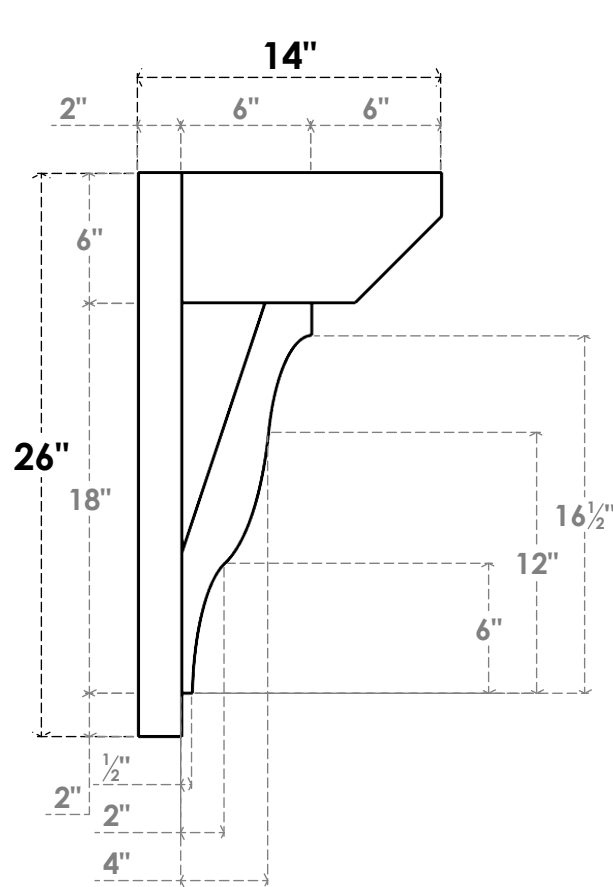

ITEM NUMBER: OUTUROC060X080X14000X26000X060X020X060FST24RCPR

6"W TOP X 8"W BACK X 14"D X 26"H X 6"T TOP X 2"T BACK TIMBERTHANE ROUGH CEDAR FUNSTON FAUX WOOD OPEN OUTLOOKER, SLAT TOP AND BLOCK BACK, 6"W CLOSED BRACE, PRIMED TAN

SIDE PROFILE

FRONT PROFILE

ISOMETRIC

GENERATED DATE : 07/06/2023

EKENA MILLWORK
2300 WEST MAIN ST.
CLARKSVILLE, TX 75426
TOLL FREE: 866-607-0453
WWW.EKENAMILLWORK.COM

NOTES

1. INSTALLATION TO BE COMPLETED IN ACCORDANCE WITH MANUFACTURER'S SPECIFICATIONS.
2. DRAWING MAY NOT BE TO SCALE
3. THIS DRAWING IS INTENDED FOR DESIGN AND PLANNING PURPOSES ONLY.
4. ALL INFORMATION CONTAINED HEREIN WAS CURRENT AT THE TIME OF DEVELOPMENT BUT MUST BE REVIEWED AND APPROVED BY THE PRODUCT MANUFACTURER TO BE CONSIDERED ACCURATE.
5. TIMBERTHANE ARCHITECTURAL PRODUCTS ARE MADE FROM HIGH DENSITY URETHANE AND COME FACTORY PRIMED