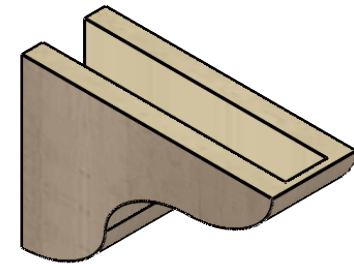

# ITEM NUMBER: CORU04X12X08CARRCPR

4"W X 12"D X 8"H SERIES 3 CLASSIC CARMEL ROUGH CEDAR TIMBERTHANE  
FAUX WOOD CORBEL, PRIMED

**SIDE PROFILE**

**FRONT PROFILE**

**ISOMETRIC**

EKENA MILLWORK  
2300 WEST MAIN ST.  
CLARKSVILLE, TX 75426  
TOLL FREE: 866-607-0453  
WWW.EKENAMILLWORK.COM