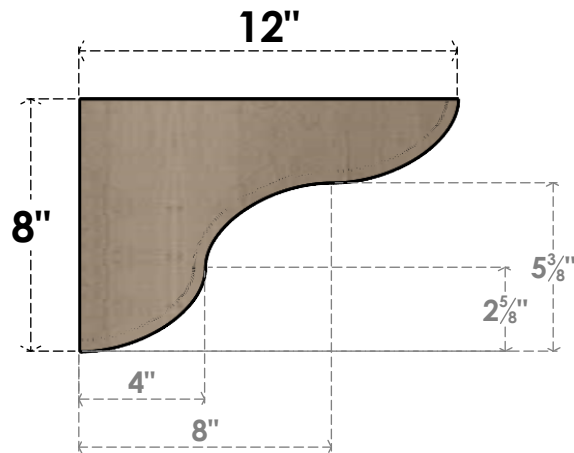

# ITEM NUMBER: CORU04X12X08CARRCPR

4"W X 12"D X 8"H SERIES 3 CLASSIC CARMEL ROUGH CEDAR TIMBERTHANE  
FAUX WOOD CORBEL, PRIMED

**SIDE PROFILE**

**FRONT PROFILE**

**ISOMETRIC**

EKENA MILLWORK  
2300 WEST MAIN ST.  
CLARKSVILLE, TX 75426  
TOLL FREE: 866-607-0453  
WWW.EKENAMILLWORK.COM

NOTES

1. INSTALLATION TO BE COMPLETED IN ACCORDANCE WITH MANUFACTURER'S SPECIFICATIONS.
2. DRAWING MAY NOT BE TO SCALE
3. THIS DRAWING IS INTENDED FOR DESIGN AND PLANNING PURPOSES ONLY.
4. ALL INFORMATION CONTAINED HEREIN WAS CURRENT AT THE TIME OF DEVELOPMENT BUT MUST BE REVIEWED AND APPROVED BY THE PRODUCT MANUFACTURER TO BE CONSIDERED ACCURATE.
5. TIMBERTHANE ARCHITECTURAL PRODUCTS ARE MADE FROM HIGH DENSITY URETHANE AND COME FACTORY PRIMED