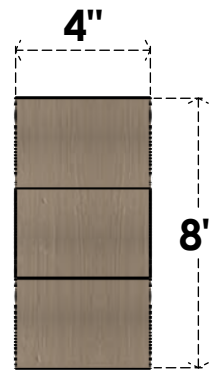

# ITEM NUMBER: CORU04X12X08CARRCPR

4"W X 12"D X 8"H SERIES 3 CLASSIC CARMEL ROUGH CEDAR TIMBERTHANE  
FAUX WOOD CORBEL, PRIMED

**SIDE PROFILE**

**FRONT PROFILE**

**ISOMETRIC**

EKENA MILLWORK  
2300 WEST MAIN ST.  
CLARKSVILLE, TX 75426  
TOLL FREE: 866-607-0453  
WWW.EKENAMILLWORK.COM

NOTES

1. INSTALLATION TO BE COMPLETED IN ACCORDANCE WITH MANUFACTURER'S SPECIFICATIONS.
2. DRAWING MAY NOT BE TO SCALE
3. THIS DRAWING IS INTENDED FOR DESIGN AND PLANNING PURPOSES ONLY.
4. ALL INFORMATION CONTAINED HEREIN WAS CURRENT AT THE TIME OF DEVELOPMENT BUT MUST BE REVIEWED AND APPROVED BY THE PRODUCT MANUFACTURER TO BE CONSIDERED ACCURATE.
5. TIMBERTHANE ARCHITECTURAL PRODUCTS ARE MADE FROM HIGH DENSITY URETHANE AND COME FACTORY PRIMED