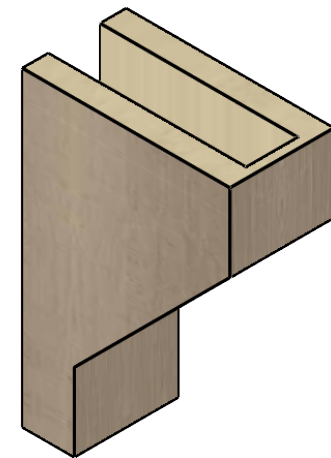

ITEM NUMBER: CORU04X08X12CLERCPR

4"W X 8"D X 12"H SERIES 2 CLASSIC CLEMMONS ROUGH CEDAR
TIMBERTHANE FAUX WOOD CORBEL, PRIMED

SIDE PROFILE

FRONT PROFILE

ISOMETRIC

EKENA MILLWORK
2300 WEST MAIN ST.
CLARKSVILLE, TX 75426
TOLL FREE: 866-607-0453
WWW.EKENAMILLWORK.COM

NOTES

1. INSTALLATION TO BE COMPLETED IN ACCORDANCE WITH MANUFACTURER'S SPECIFICATIONS.
2. DRAWING MAY NOT BE TO SCALE
3. THIS DRAWING IS INTENDED FOR DESIGN AND PLANNING PURPOSES ONLY.
4. ALL INFORMATION CONTAINED HEREIN WAS CURRENT AT THE TIME OF DEVELOPMENT BUT MUST BE REVIEWED AND APPROVED BY THE PRODUCT MANUFACTURER TO BE CONSIDERED ACCURATE.
5. TIMBERTHANE ARCHITECTURAL PRODUCTS ARE MADE FROM HIGH DENSITY URETHANE AND COME FACTORY PRIMED