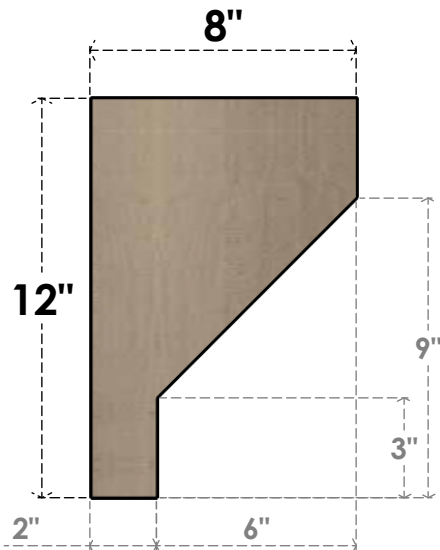

ITEM NUMBER: CORU04X08X12CLERCPR

4"W X 8"D X 12"H SERIES 2 CLASSIC CLEMMONS ROUGH CEDAR
TIMBERTHANE FAUX WOOD CORBEL, PRIMED

SIDE PROFILE

FRONT PROFILE

ISOMETRIC

EKENA MILLWORK
2300 WEST MAIN ST.
CLARKSVILLE, TX 75426
TOLL FREE: 866-607-0453
WWW.EKENAMILLWORK.COM

NOTES

1. INSTALLATION TO BE COMPLETED IN ACCORDANCE WITH MANUFACTURER'S SPECIFICATIONS.
2. DRAWING MAY NOT BE TO SCALE
3. THIS DRAWING IS INTENDED FOR DESIGN AND PLANNING PURPOSES ONLY.
4. ALL INFORMATION CONTAINED HEREIN WAS CURRENT AT THE TIME OF DEVELOPMENT BUT MUST BE REVIEWED AND APPROVED BY THE PRODUCT MANUFACTURER TO BE CONSIDERED ACCURATE.
5. TIMBERTHANE ARCHITECTURAL PRODUCTS ARE MADE FROM HIGH DENSITY URETHANE AND COME FACTORY PRIMED