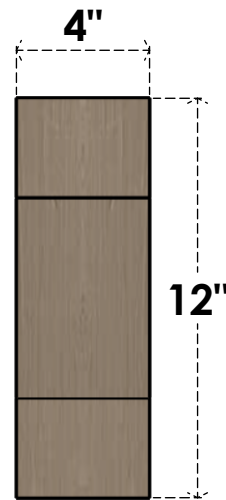

ITEM NUMBER: CORU04X08X12CLERCPR

4"W X 8"D X 12"H SERIES 2 CLASSIC CLEMMONS ROUGH CEDAR
TIMBERTHANE FAUX WOOD CORBEL, PRIMED

SIDE PROFILE

FRONT PROFILE

ISOMETRIC

EKENA MILLWORK
2300 WEST MAIN ST.
CLARKSVILLE, TX 75426
TOLL FREE: 866-607-0453
WWW.EKENAMILLWORK.COM