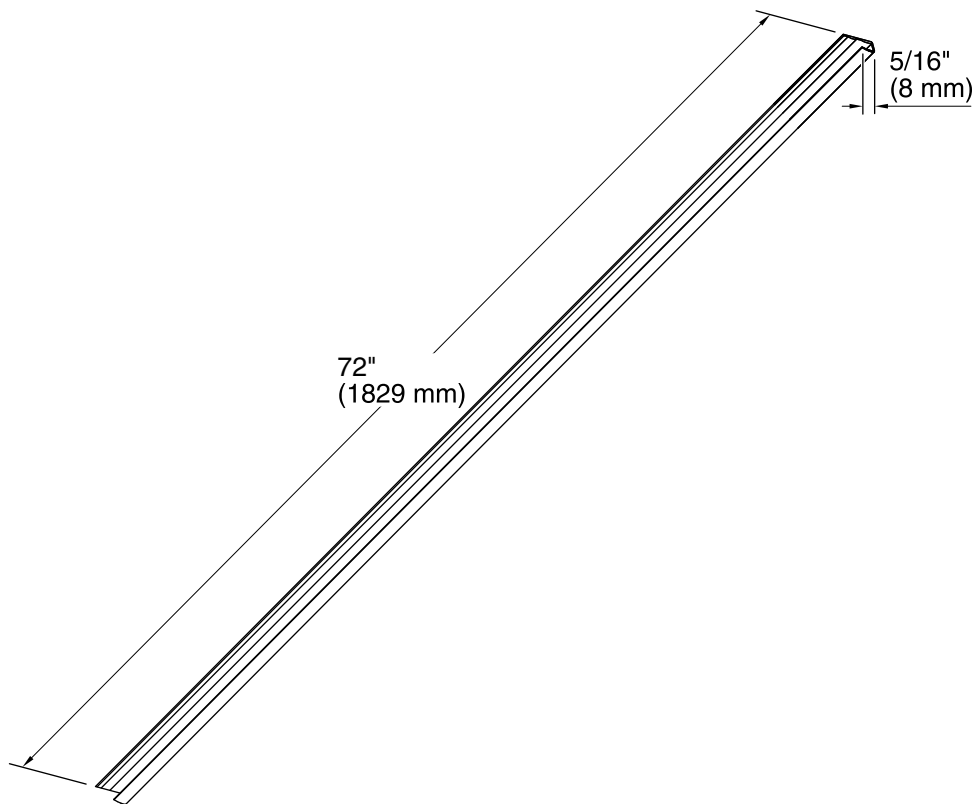

Features

- Provides finished edge for exposed cut wall surfaces or to provide a custom finished look.

Codes/Standards

None Applicable

KOHLER® Limited Warranty – Choreograph™ Walls and Accessories

See website for detailed warranty information.

Technical Information

All product dimensions are nominal.

Notes

Install this product according to the installation guide.