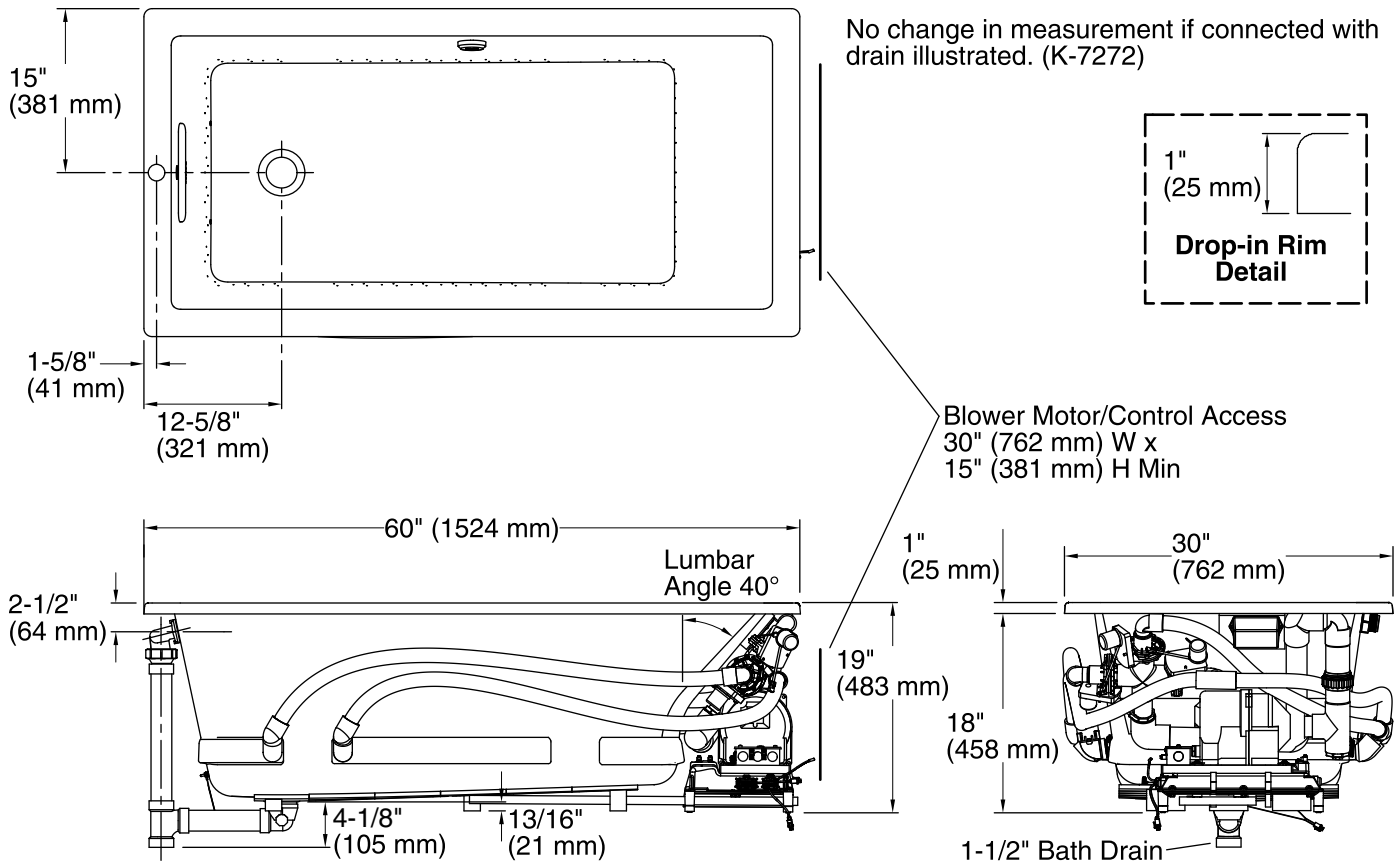

Underscore® Rectangle

5' BubbleMassage™ Bath

K-1167-GCR

Required Electrical Service

One dedicated circuit required, protected with Class A Ground-Fault Circuit-Interrupter (GFCI) or Residual Current Device (RCD).

Blower: 240 V, 15 A, 50/60 Hz

Technical Information

All product dimensions are nominal.

Installation: Drop-in, Under-mount
Drain location: End
Basin area, bottom: 42-3/8" x 20" (1076 mm x 508 mm)
Basin area, top: 54-3/8" x 24-5/16" (1381 mm x 618 mm)
Weight: 96 lbs (43.5 kg)
Minimum floor load: 50 lbs/ft² (244.1 kg/m²)
Water depth: 15-1/16" (383 mm)
Water capacity: 59.8 gal (226.4 L)
Cutout: Drop-in, 59-1/2" x 28-1/2" (1511 mm x 724 mm)
Electrical component rating: Blower: 240 V, 5 A, 50/60 Hz
Blower speed: Variable
Minimum flat for door: 2-1/2" (63 mm)

Notes

Measure your actual product for rough-in details. Install this product according to the installation instructions.

The hot water supply should be 70% of the capacity of the bath or greater. Installations will vary.

Kit is required for under-mount installations (sold separately).

If relocating the blower motor, do not relocate or alter the PVC tee or coiled flexible tubing connected to the blower. Follow the blower relocation instructions exactly. Provide access for servicing the blower.

ADA compliant when installed to the specific requirements of these regulations.

1-800-4KOHLER (1-800-456-4537)

Kohler Co. reserves the right to make revisions without notice to product specifications.

For the most current Specification Sheet, go to www.kohler.com.

1-31-2019 10:11 - US/CA

THE BOLD LOOK
OF **KOHLER**