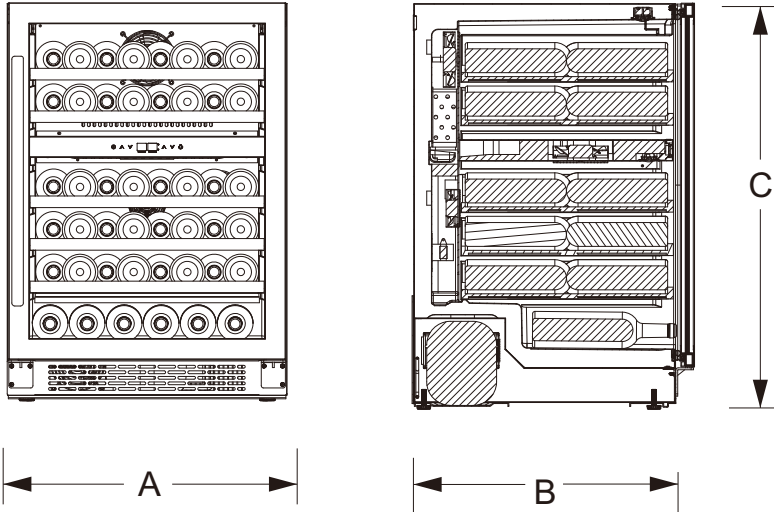

Ca'Lefort Wine Center

Ca'Lefort

Cif-WD24

Product Technical Illustration

Total: 8x6=46 bottles

Overall Width (in.) A	23.4"
Overall Depth (in.) B	23.8" (25.5" with handle installed)
Overall Height (in.) C	33.8"

Unit Specifications

Width	23.4"
Depth	23.8"
Height	33.8"

More Easy-To-Use Features

- 46 Wine Bottles Storage Capacity
- Advanced Cooling System Wine Fridge
- Wine Cooler With Inside Digital Temperature Control Panel
- Tempered Grey-color Glass Door Wine Fridge
- Capacitive Touch Electronic Controls
- Three Interior LED Lighting (White & Blue & Amber)
- Reversible Hidden Hinges Wine Fridge