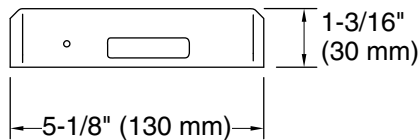

Required Electrical Service

One circuit required.

Amplifier module: 120 V, 60 Hz

Technical Information

All product dimensions are nominal.

Power source: Plug - AC, not included

Amplifier channels: 1 at 40 W per channel

Spout:

Minimum impedance: 3 Ohms

Bluetooth® range: 33 ft (10.1 m)

Bluetooth® version: 5.3

Max. Ambient temp: 104°F (40°C)

Max. Relative humidity non-condensing: 90%

Output power: 40 Watts x 1 into 3 Ohms

Frequency response: 20 Hz - 18 kHz +/-

Notes

Install this product according to the installation instructions.