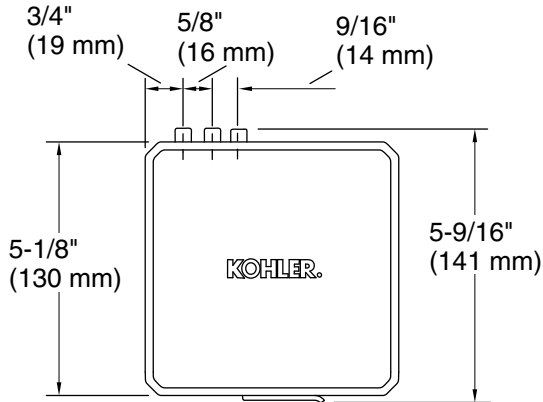

Required Electrical Service

One circuit required.

Amplifier module: 120 V, 60 Hz

Technical Information

All product dimensions are nominal.

Power source: Plug - AC, not included

Amplifier channels: 1 at 40 W per channel

Spout:

Minimum impedance: 3 Ohms

Bluetooth® range: 33 ft (10.1 m)

Bluetooth® version: 5.3

Max. Ambient temp: 104°F (40°C)

Max. Relative humidity non-condensing: 90%

Output power: 40 Watts x 1 into 3 Ohms

Frequency response: 20 Hz - 18 kHz +/-

Notes

Install this product according to the installation instructions.