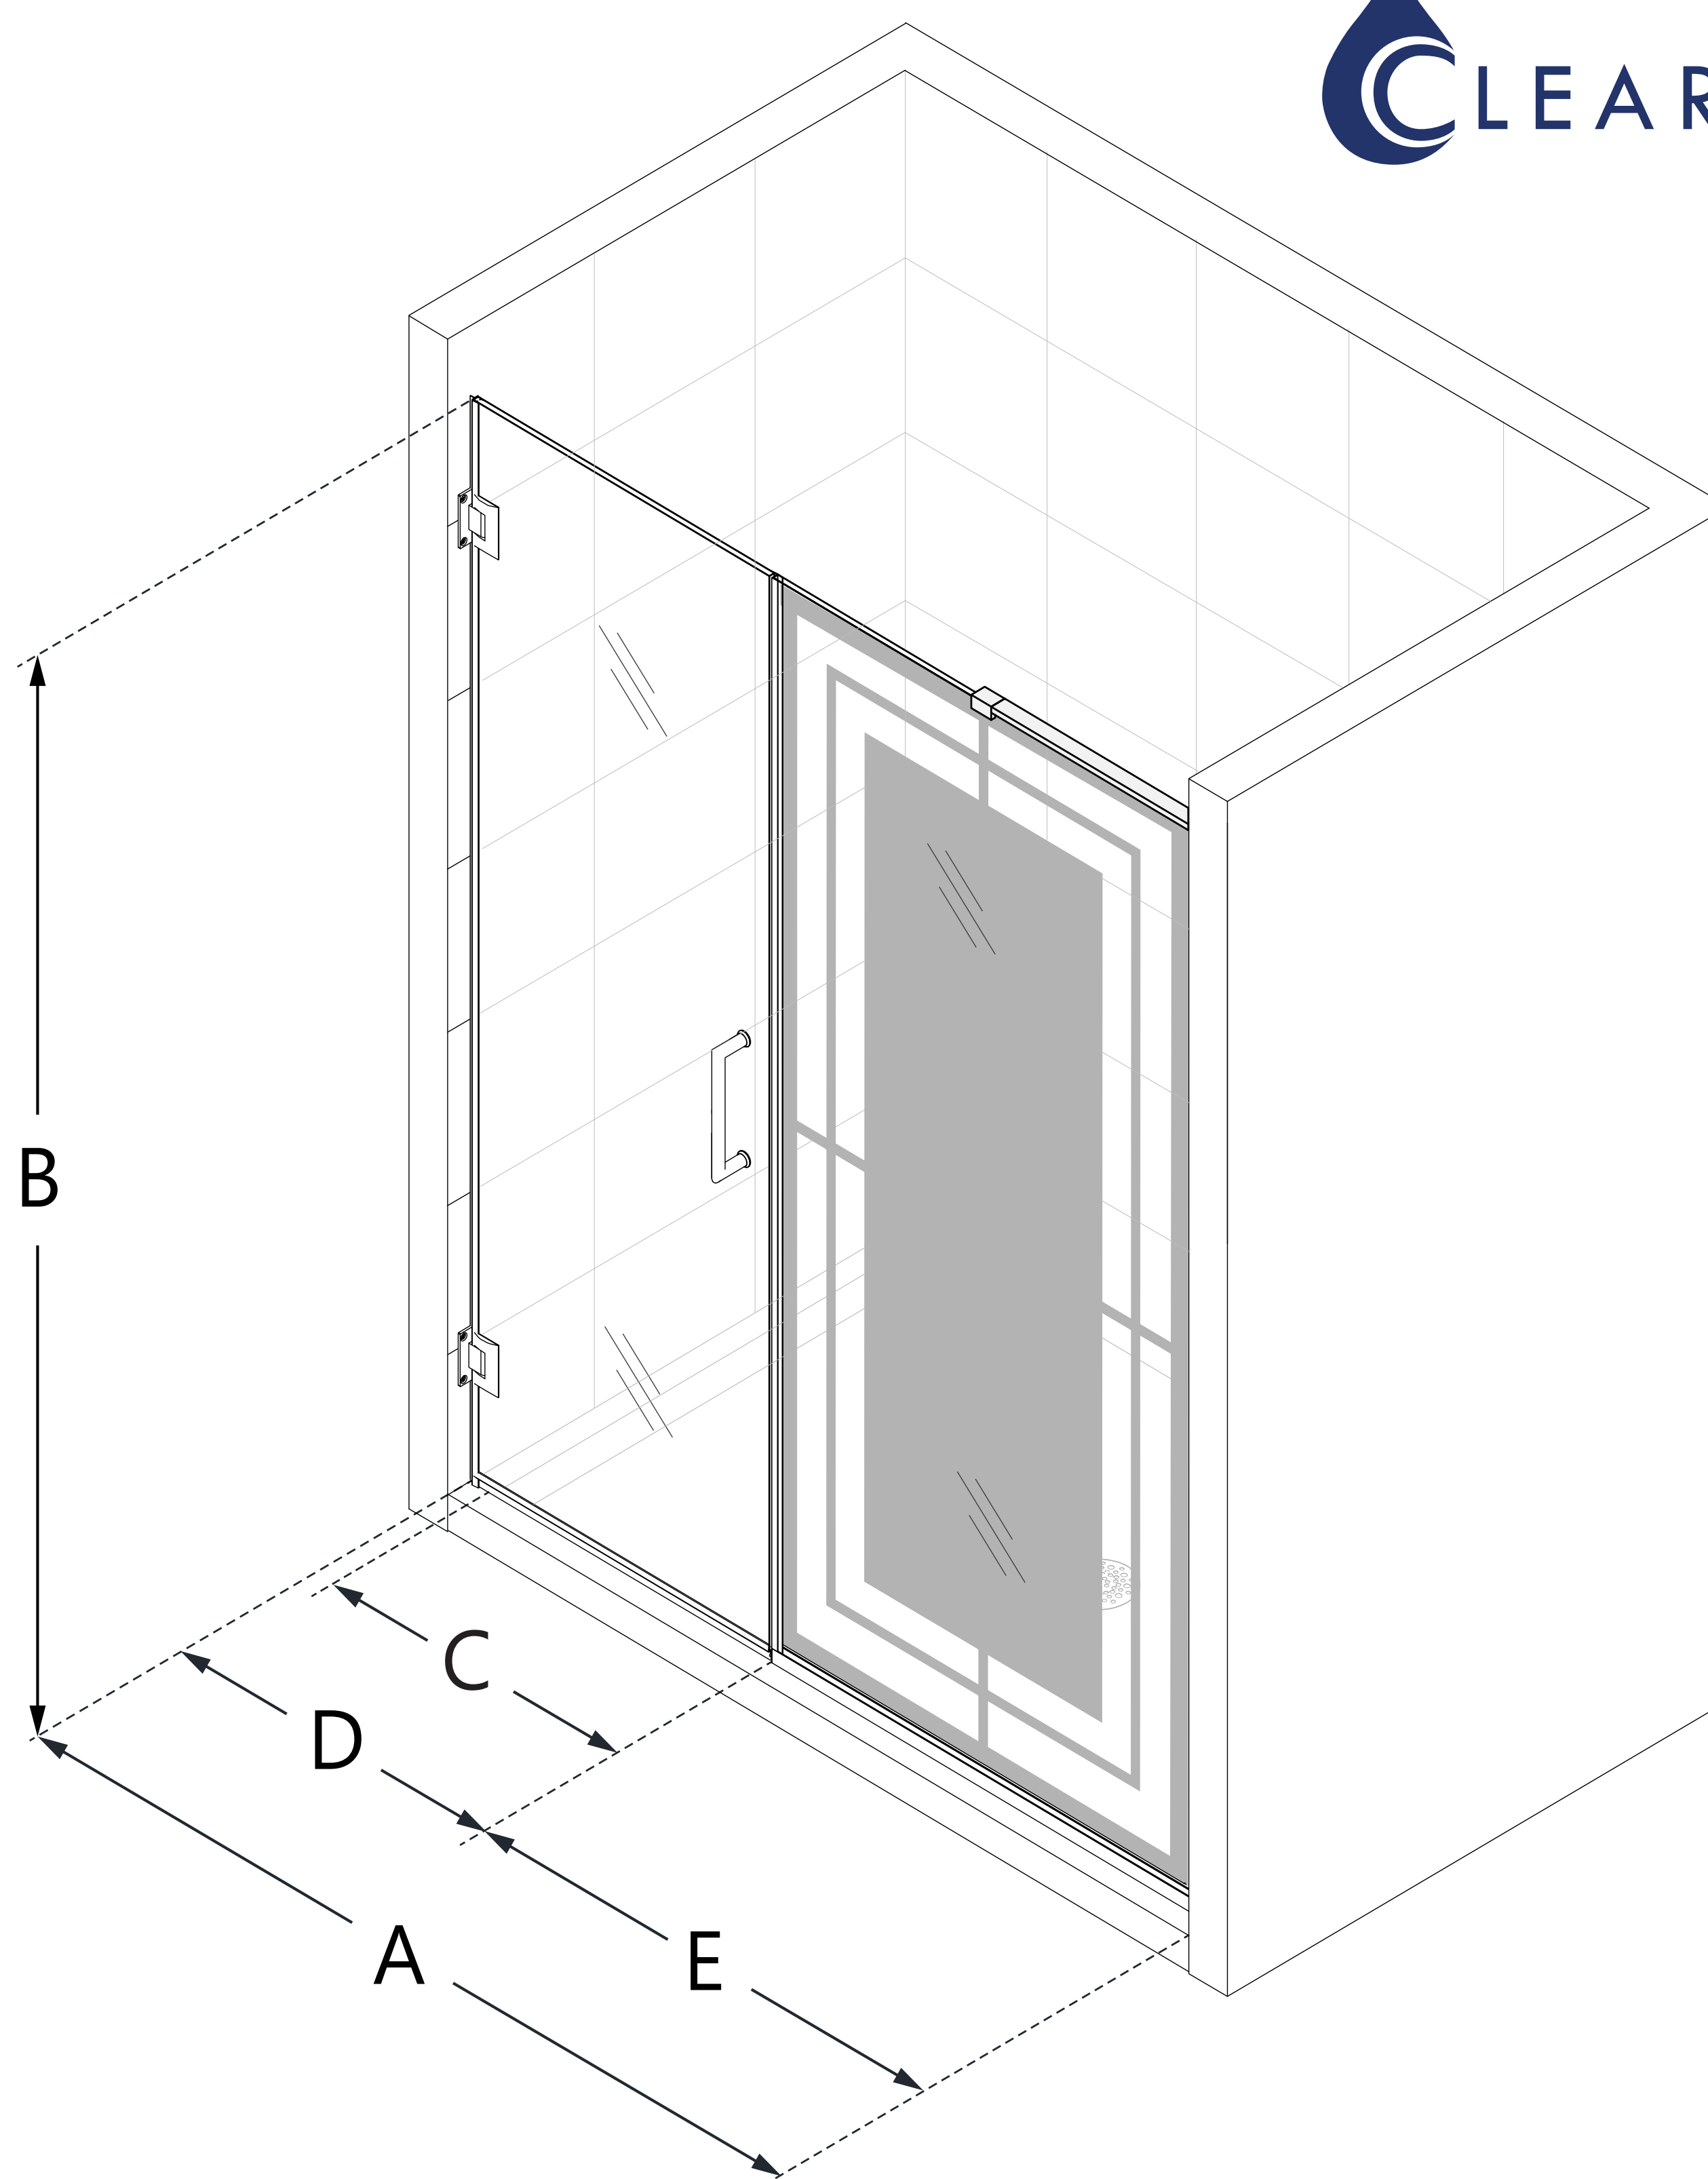

**D245872M12
UNIDOOR MIRA**

**CONFIGURATION
DIMENSIONS:**

A: MODEL WIDTH
58 - 58 1/4 in.

B: MODEL HEIGHT
72 in.

C: ACCESS WIDTH
23 in.

C2: ACCESS HEIGHT
N/A

D: DOOR WIDTH
24 in.

E: INLINE PANEL WIDTH
34 in.

MATCHING SHOWER BASE
Any 60 in. Single Threshold DreamLine Shower Base

BASE OPTIONS
White, Biscuit (-22), Black (-88)

BASE DRAIN LOCATION
Center, Left, Right

MINIMUM THRESHOLD REQUIRED
5/8 in.

DRILLING REQUIRED?
Yes