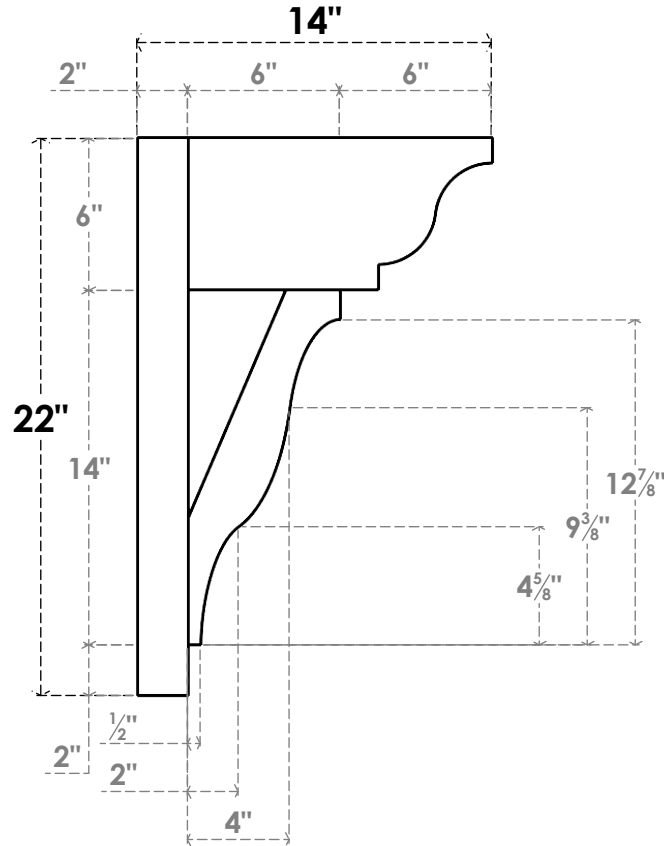

ITEM NUMBER: OUTUROC060X080X14000X22000X060X020X060FST04RCPR

6"W TOP X 8"W BACK X 14"D X 22"H X 6"T TOP X 2"T BACK TIMBERTHANE ROUGH CEDAR FUNSTON FAUX WOOD OPEN OUTLOOKER, TRADITIONAL TOP AND BLOCK BACK, 6"W CLOSED BRACE, PRIMED TAN

SIDE PROFILE

FRONT PROFILE

ISOMETRIC

GENERATED DATE : 07/06/2023

EKENA MILLWORK
2300 WEST MAIN ST.
CLARKSVILLE, TX 75426
TOLL FREE: 866-607-0453
WWW.EKENAMILLWORK.COM

NOTES

1. INSTALLATION TO BE COMPLETED IN ACCORDANCE WITH MANUFACTURER'S SPECIFICATIONS.
2. DRAWING MAY NOT BE TO SCALE
3. THIS DRAWING IS INTENDED FOR DESIGN AND PLANNING PURPOSES ONLY.
4. ALL INFORMATION CONTAINED HEREIN WAS CURRENT AT THE TIME OF DEVELOPMENT BUT MUST BE REVIEWED AND APPROVED BY THE PRODUCT MANUFACTURER TO BE CONSIDERED ACCURATE.
5. TIMBERTHANE ARCHITECTURAL PRODUCTS ARE MADE FROM HIGH DENSITY URETHANE AND COME FACTORY PRIMED