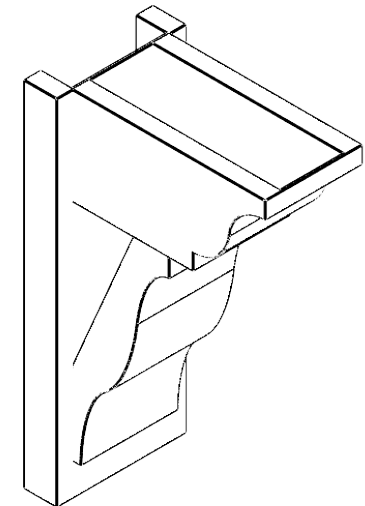

ITEM NUMBER: OUTUROC060X080X14000X22000X060X020X060FST04RCPR

6"W TOP X 8"W BACK X 14"D X 22"H X 6"T TOP X 2"T BACK TIMBERTHANE ROUGH CEDAR FUNSTON FAUX WOOD OPEN OUTLOOKER, TRADITIONAL TOP AND BLOCK BACK, 6"W CLOSED BRACE, PRIMED TAN

SIDE PROFILE

FRONT PROFILE

ISOMETRIC

GENERATED DATE : 07/06/2023

EKENA MILLWORK
2300 WEST MAIN ST.
CLARKSVILLE, TX 75426
TOLL FREE: 866-607-0453
WWW.EKENAMILLWORK.COM

NOTES

1. INSTALLATION TO BE COMPLETED IN ACCORDANCE WITH MANUFACTURER'S SPECIFICATIONS.
2. DRAWING MAY NOT BE TO SCALE
3. THIS DRAWING IS INTENDED FOR DESIGN AND PLANNING PURPOSES ONLY.
4. ALL INFORMATION CONTAINED HEREIN WAS CURRENT AT THE TIME OF DEVELOPMENT BUT MUST BE REVIEWED AND APPROVED BY THE PRODUCT MANUFACTURER TO BE CONSIDERED ACCURATE.
5. TIMBERTHANE ARCHITECTURAL PRODUCTS ARE MADE FROM HIGH DENSITY URETHANE AND COME FACTORY PRIMED