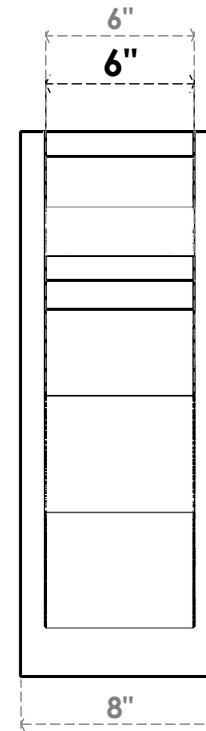

ITEM NUMBER: OUTUROC060X080X14000X22000X060X020X060FST04RCPR

6"W TOP X 8"W BACK X 14"D X 22"H X 6"T TOP X 2"T BACK TIMBERTHANE ROUGH CEDAR FUNSTON FAUX WOOD OPEN OUTLOOKER, TRADITIONAL TOP AND BLOCK BACK, 6"W CLOSED BRACE, PRIMED TAN

SIDE PROFILE

FRONT PROFILE

ISOMETRIC

GENERATED DATE : 07/06/2023

EKENA MILLWORK
2300 WEST MAIN ST.
CLARKSVILLE, TX 75426
TOLL FREE: 866-607-0453
WWW.EKENAMILLWORK.COM

NOTES

1. INSTALLATION TO BE COMPLETED IN ACCORDANCE WITH MANUFACTURER'S SPECIFICATIONS.
2. DRAWING MAY NOT BE TO SCALE
3. THIS DRAWING IS INTENDED FOR DESIGN AND PLANNING PURPOSES ONLY.
4. ALL INFORMATION CONTAINED HEREIN WAS CURRENT AT THE TIME OF DEVELOPMENT BUT MUST BE REVIEWED AND APPROVED BY THE PRODUCT MANUFACTURER TO BE CONSIDERED ACCURATE.
5. TIMBERTHANE ARCHITECTURAL PRODUCTS ARE MADE FROM HIGH DENSITY URETHANE AND COME FACTORY PRIMED