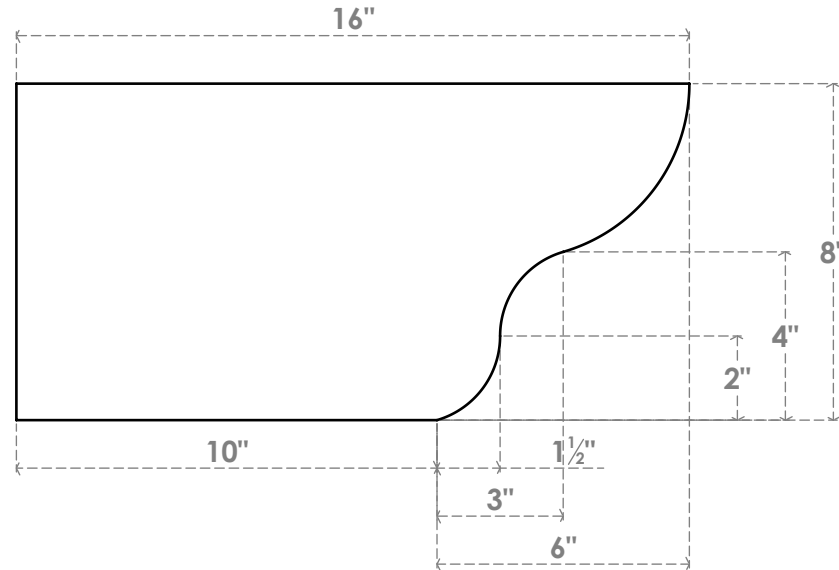

# RFTP05X08X16GRN

5"W X 8"H X 16"L GREENSBORO ARCHITECTURAL GRADE PVC RAFTER TAIL

SIDE PROFILE

FRONT PROFILE

ISOMETRIC

EKENA MILLWORK  
 2300 WEST MAIN ST.  
 CLARKSVILLE, TX 75426  
 TOLL FREE: 866-607-0453  
 WWW.EKENAMILLWORK.COM