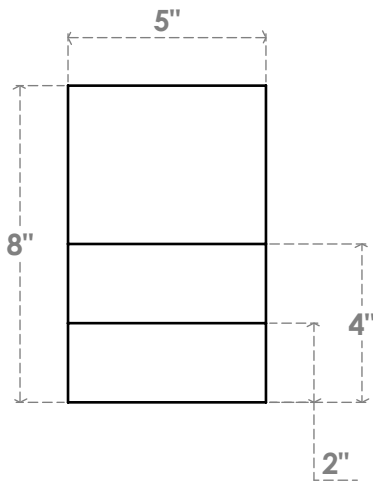

# RFTP05X08X16GRN

5"W X 8"H X 16"L GREENSBORO ARCHITECTURAL GRADE PVC RAFTER TAIL

SIDE PROFILE

FRONT PROFILE

ISOMETRIC

EKENA MILLWORK  
 2300 WEST MAIN ST.  
 CLARKSVILLE, TX 75426  
 TOLL FREE: 866-607-0453  
 WWW.EKENAMILLWORK.COM