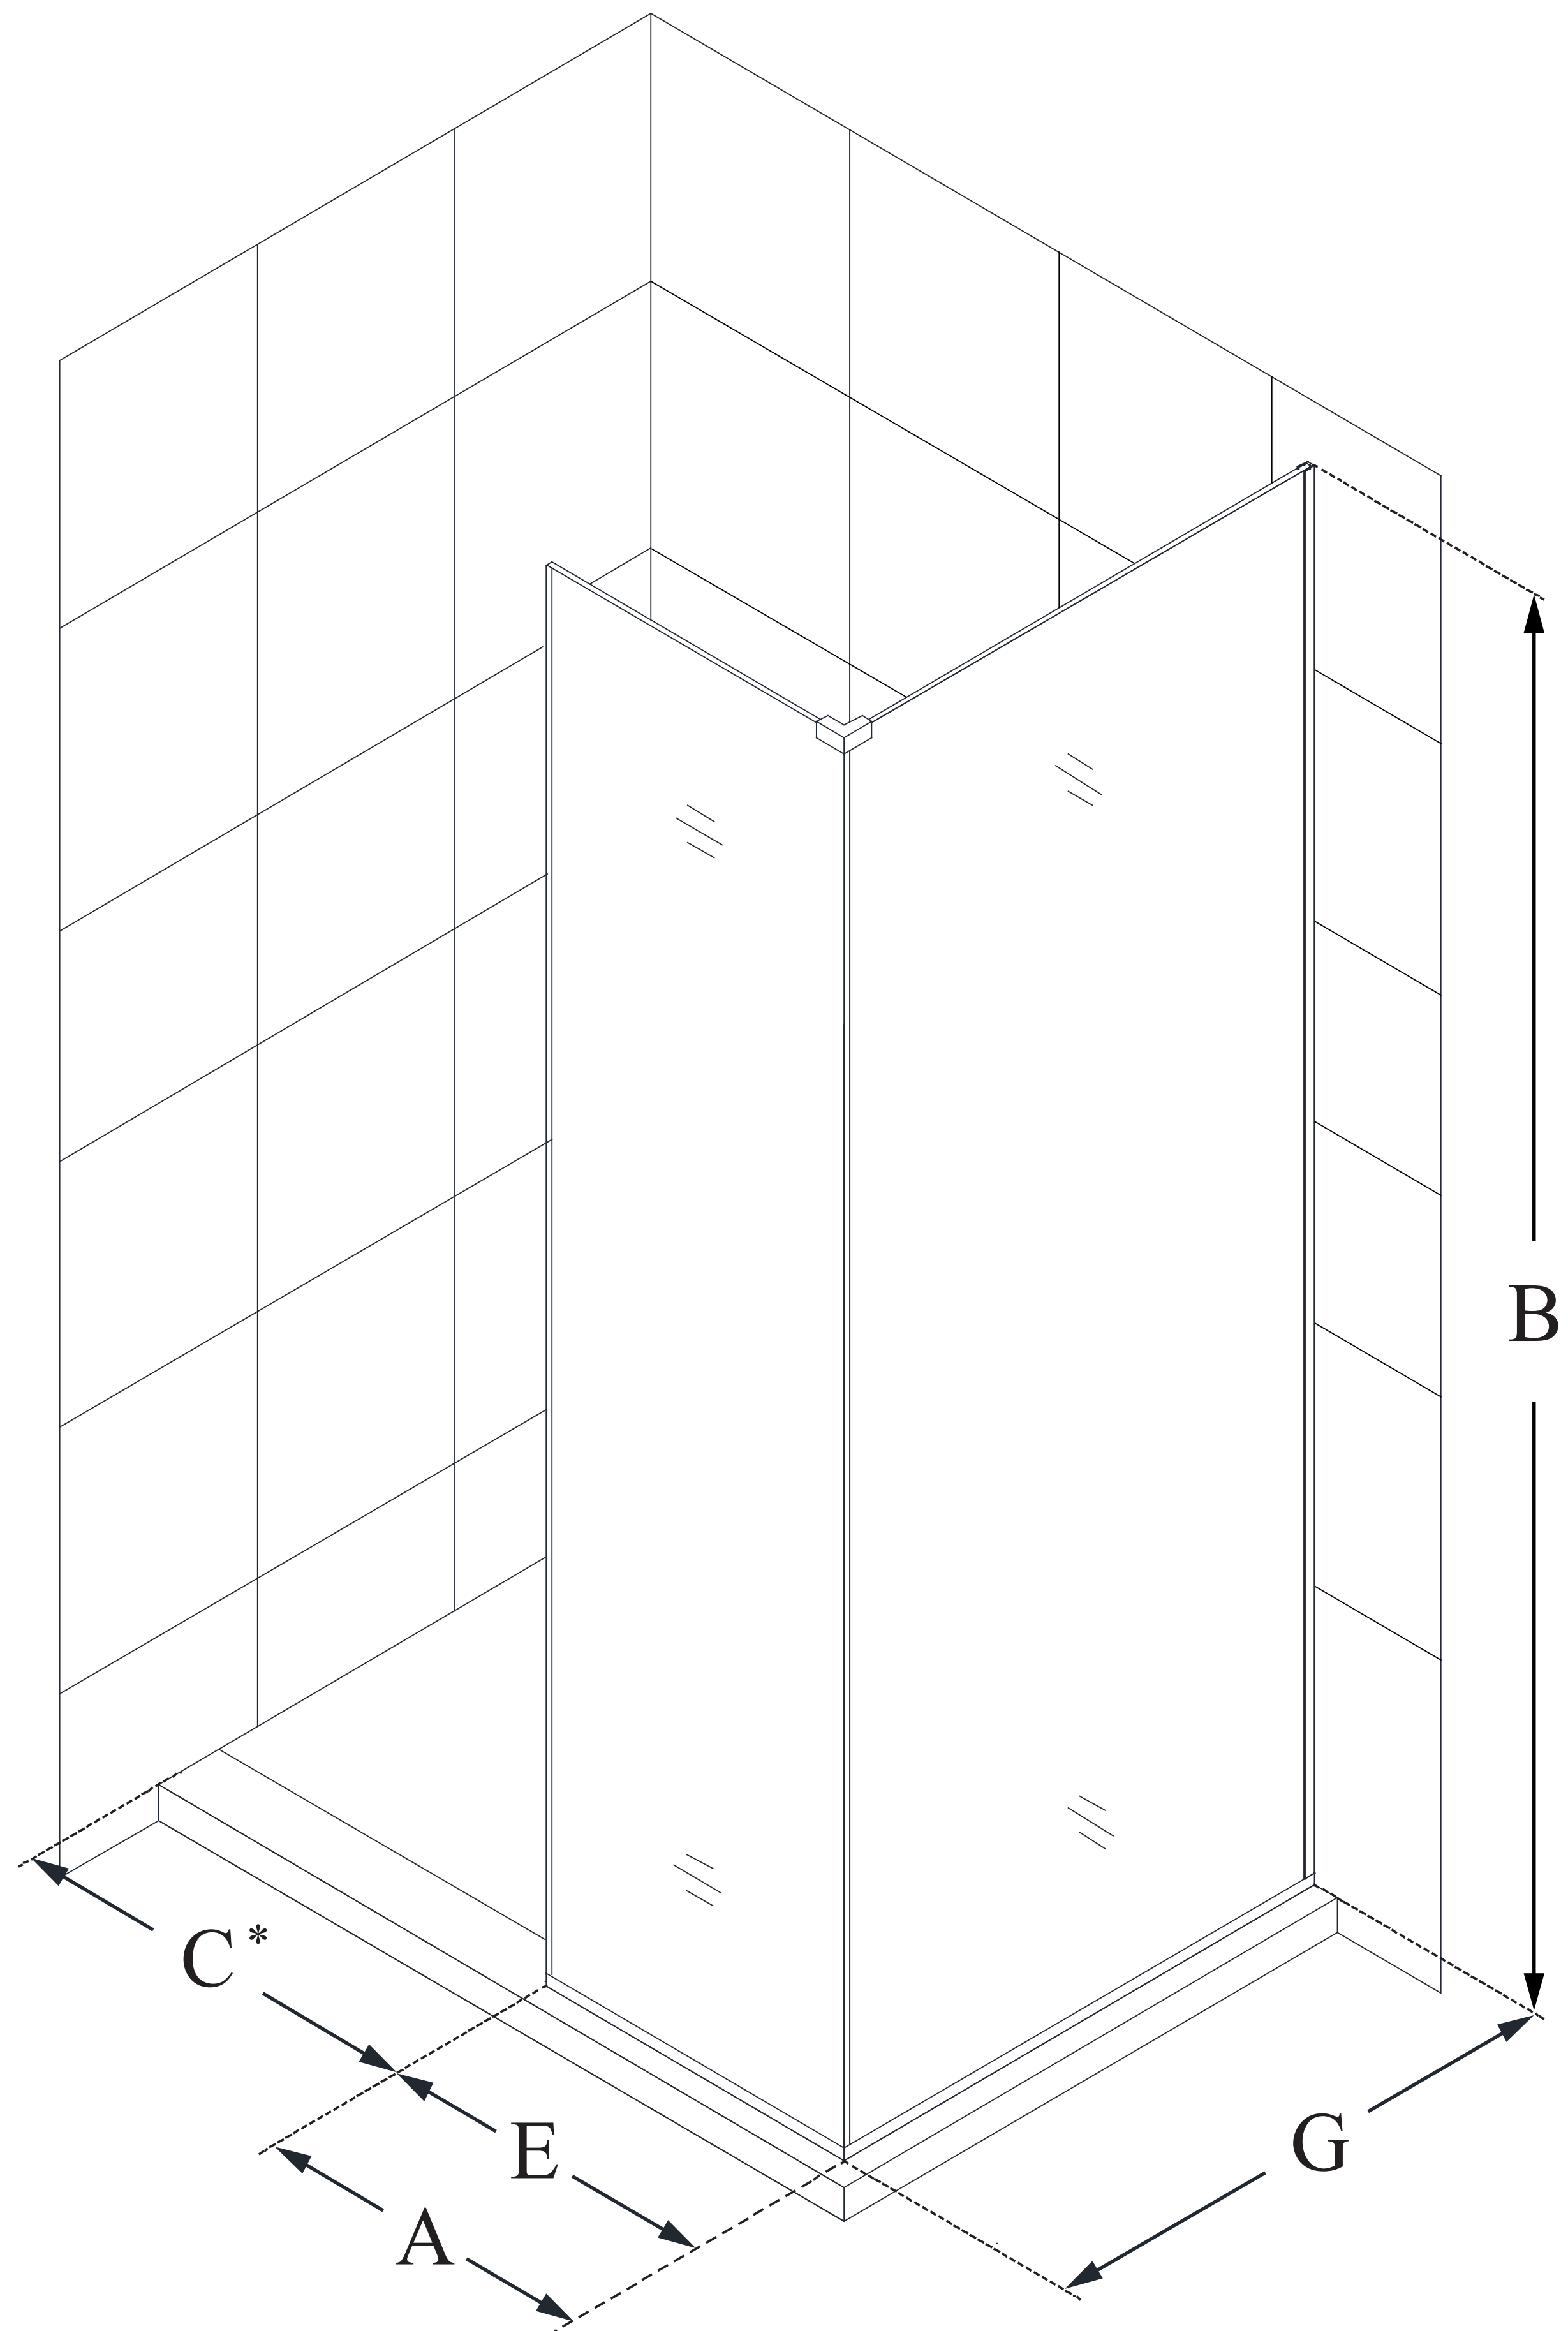

SHDR-3230303

LINEA

DreamLine Linea Two Adjacent
Frameless Shower Screens 30
in. W x 72 in. H each, Open Entry
Design, Clear Glass

WALK-IN SHOWER

CONFIGURATION DIMENSIONS:

A: 30 in.

MODEL WIDTH

B: 72 in.

MODEL HEIGHT

C: 22 in. min (in a 60 in. opening)

ACCESS WIDTH

D: -

DOOR WIDTH

E: 30 in.

INLINE PANEL WIDTH

G: 30 in.

RETURN PANEL WIDTH

DreamLine reserves the right to update or modify the hardware or materials pictured without prior notice for the purpose of product improvement and customer satisfaction.