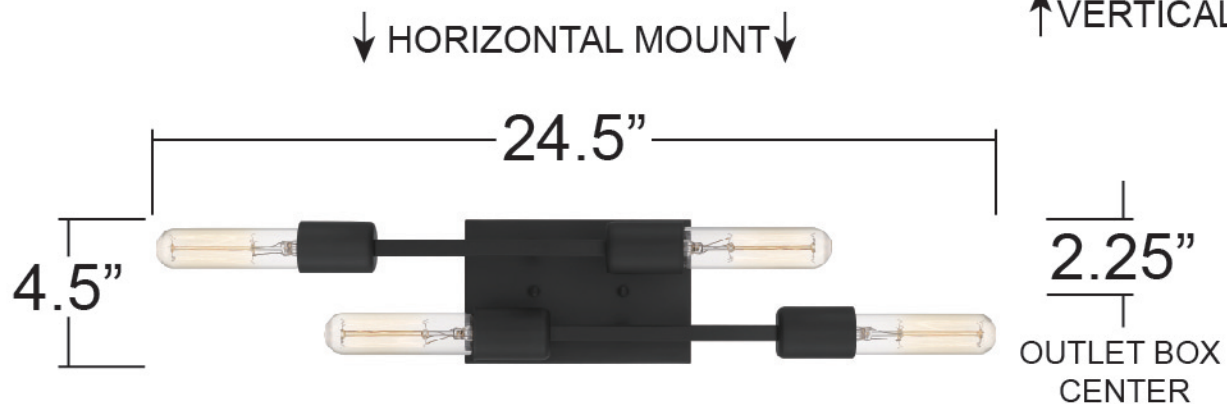

DS19208A1

BLACKPLATE SIZE: 7" x 4.5"

NOTE: ALL DIMENSIONS ARE ROUNDED UP TO THE NEAREST 1/4"