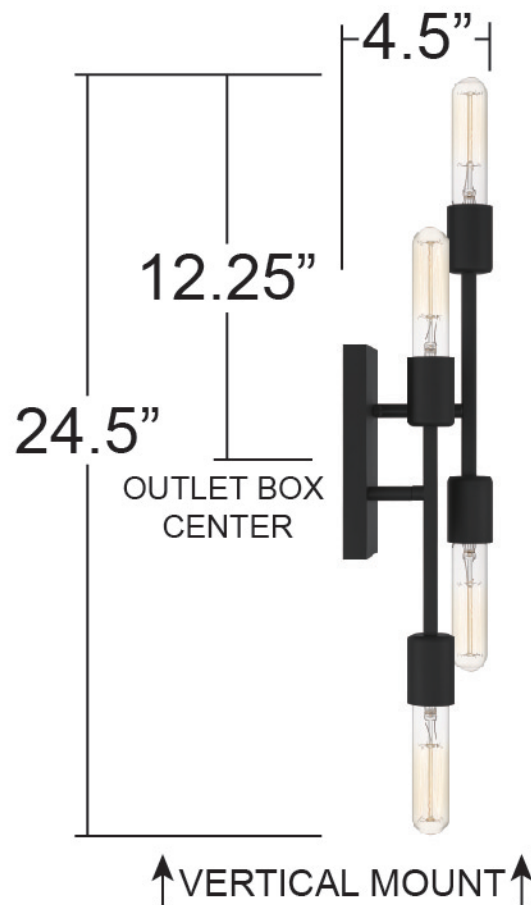

DS19208A1

BLACKPLATE SIZE: 7" x 4.5"

NOTE: ALL DIMENSIONS ARE ROUNDED UP TO THE NEAREST 1/4"