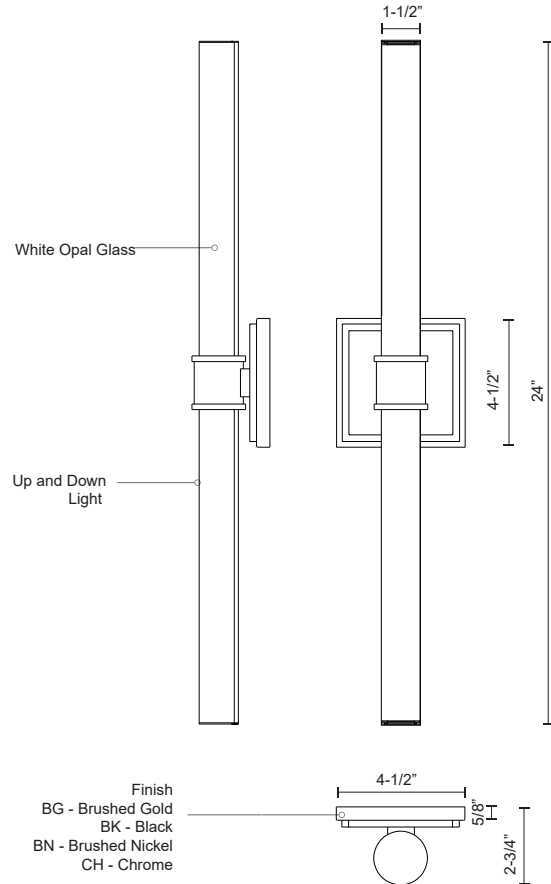

RONA VL17024

VANITY

PROJECT

VL17024-BG
Brushed Gold

VL17024-BN
Brushed Nickel

VL17024-CH
Chrome

VL17024-BK
Black

SPECIFICATION DETAILS

Fixture Dimensions	W4-1/2" x H24" x E2-3/4"
Light Source	AC LED Module
Wattage	31W
Total Lumens	2400lm
Delivered Lumens	1672lm
Voltage	120V
Color Temperature	3000K
CRI (Ra)	90CRI
Optional Color Temps	2700K - 5000K Available, Minimum Order Quantities Apply
LED Rated Life	50,000 hours
Dimming	100% - 10%, ELV Dimmer (Not Included)
Glass Details	Opal Glass
ADA Compliant	Yes
Location	Damp
Mounting Style	All Orientation; Wall;
Canopy Dimensions	W4-1/2" x H4-1/2" x E5/8"

* For custom options, consult factory for details.

* For warranty information, please visit www.kuzcolighting.com/warranty

DESCRIPTION

A tubular length of illuminated rod the Rona wall light is supported and clasped with a detailed cylindrical projection. The thick square outline of the attachment plate frames the lamp holder and echoes the refinement of present architectural trim. Available as either a sconce or vanity and in several curated finishes.