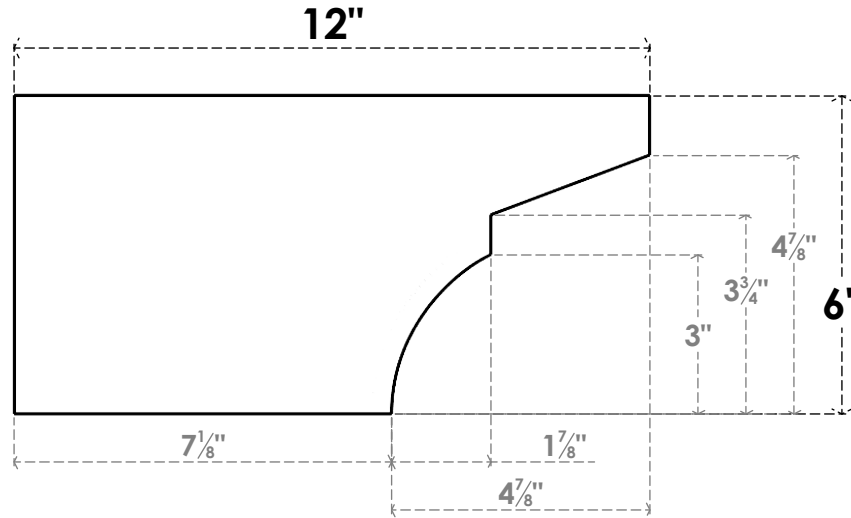

ITEM NUMBER: RFTURO040X06000X12000X006MON00RCPR

4"W X 6"H X 12"L TIMBERTHANE ROUGH CEDAR MONTEREY FAUX WOOD OPEN RAFTER TAIL, 6"L END, PRIMED TAN

SIDE PROFILE

FRONT PROFILE

ISOMETRIC

GENERATED DATE : 03/02/2023