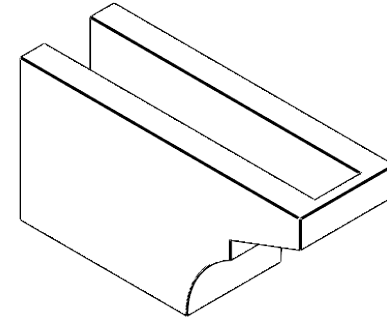

ITEM NUMBER: RFTURO040X06000X12000X006MON00RCPR

4"W X 6"H X 12"L TIMBERTHANE ROUGH CEDAR MONTEREY FAUX WOOD OPEN RAFTER TAIL, 6"L END, PRIMED TAN

SIDE PROFILE

FRONT PROFILE

ISOMETRIC

GENERATED DATE : 03/02/2023

EKENA MILLWORK
2300 WEST MAIN ST.
CLARKSVILLE, TX 75426
TOLL FREE: 866-607-0453
WWW.EKENAMILLWORK.COM

NOTES

1. INSTALLATION TO BE COMPLETED IN ACCORDANCE WITH MANUFACTURER'S SPECIFICATIONS.
2. DRAWING MAY NOT BE TO SCALE
3. THIS DRAWING IS INTENDED FOR DESIGN AND PLANNING PURPOSES ONLY.
4. ALL INFORMATION CONTAINED HEREIN WAS CURRENT AT THE TIME OF DEVELOPMENT BUT MUST BE REVIEWED AND APPROVED BY THE PRODUCT MANUFACTURER TO BE CONSIDERED ACCURATE.
5. TIMBERTHANE ARCHITECTURAL PRODUCTS ARE MADE FROM HIGH DENSITY URETHANE AND COME FACTORY PRIMED