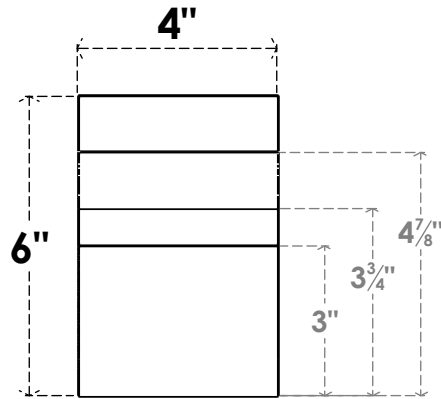

ITEM NUMBER: RFTURO040X06000X12000X006MON00RCPR

4"W X 6"H X 12"L TIMBERTHANE ROUGH CEDAR MONTEREY FAUX WOOD OPEN RAFTER TAIL, 6"L END, PRIMED TAN

SIDE PROFILE

FRONT PROFILE

ISOMETRIC

GENERATED DATE : 03/02/2023