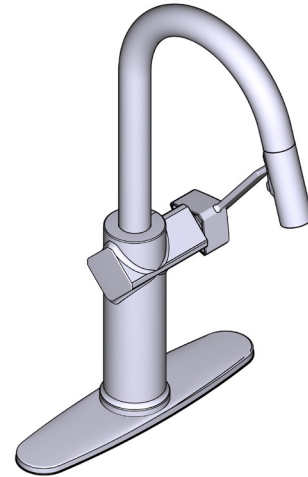

DESCRIPTION

- Reflex™ pulldown system offers smooth operation, easy movement and secure docking
- Metal construction with various finishes identified by suffix
- Duralock® quick connect installation
- PowerBoost™ Spray Technology for more force, less splash
- Pullout spray with 68" braided hose
- Flexible supply lines with 3/8" CC fittings connect directly to supply stop
- High arc spout provides height and reach to fill or clean large pots while pull out wand provides the maneuverability for cleaning or rinsing
- 360° rotating spout

OPERATION

- Lever style handle
- Temperature controlled by 100° arc of handle travel
- Operates with less than 5 lbs. of force
- Operates in stream or spray mode in the pulldown or retracted position

FLOW

- Flow is limited to 1.5 gpm (5.7 L/min) at 60 psi

CARTRIDGE

- 1255™ Duralast™ cartridge for Single-handle Faucets

STANDARDS

- Third party certified to IAPMO Green, ASME A112.18.1/CSA B125.1 and all applicable requirements referenced therein, including NSF 61/9 & 372
- Meets CalGreen and Georgia SB370 requirements
- Complies with California Proposition 65 and with the Federal Safe Drinking Water Act
- The backflow protection system in the device consists of two independently operating check valves, a primary and a secondary which prevent backflow
- ADA ♿ for lever handle

Joric™
Single-handle
Pulldown Kitchen Faucet

MODELS: 87492 Series

NOTES: This faucet is designed to be installed through 1 or 3 holes, 1-1/2" min. Dia.