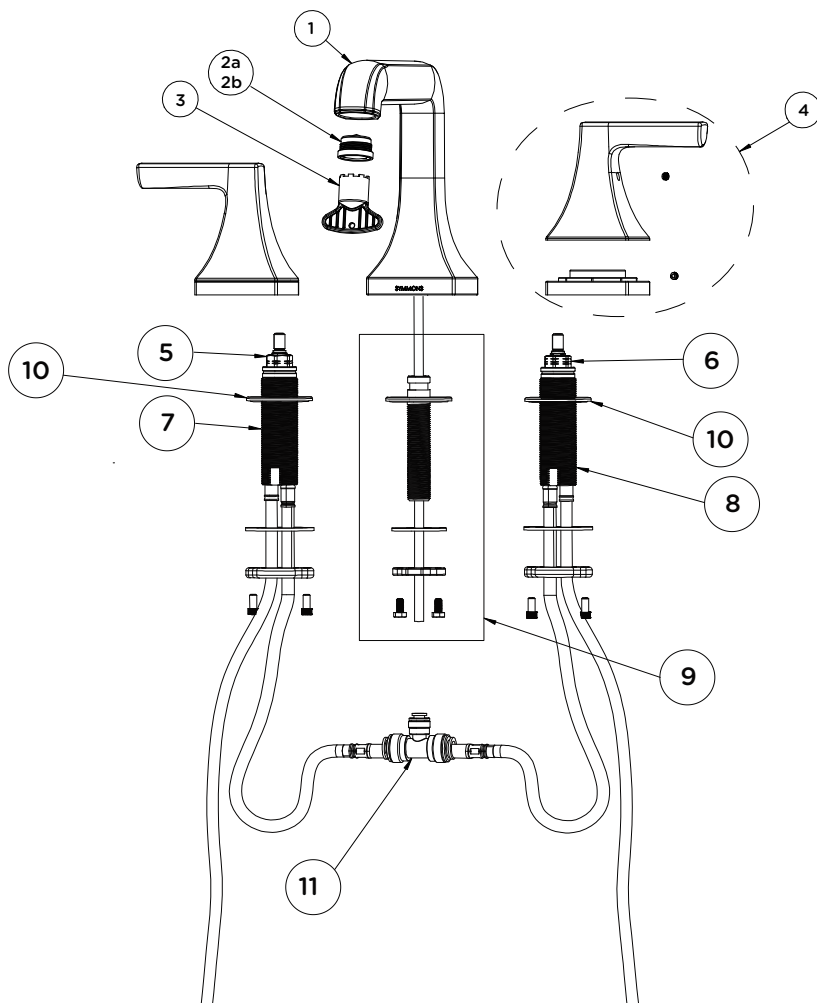

## Two Handle Widespread Lavatory Faucet Parts Breakdown Document

### Model Numbers

□ **SLW5612PP:** Two Handle Widespread Lavatory Faucet

### Parts Breakdown

#	Description	Part Number
1	Spout Trim Kit	RL358
2a	1.0 GPM Aerator	FLR13610
2b	0.5 GPM Aerator	FLR13605
3	Aerator Removal Tool	RL341
4	Handle Trim Kit	RL359
5	Hot Cartridge	KN-114
6	Cold Cartridge	KN-113
7	Valve Body Hot 3/8"	RL344
8	Valve Body Cold 3/8"	RL345
9	Spout Rough-in	RL326
10	Valve Flanges	RL327
11	Push-in Tee	RL328
12	Push Pop Up Drain	RL324*