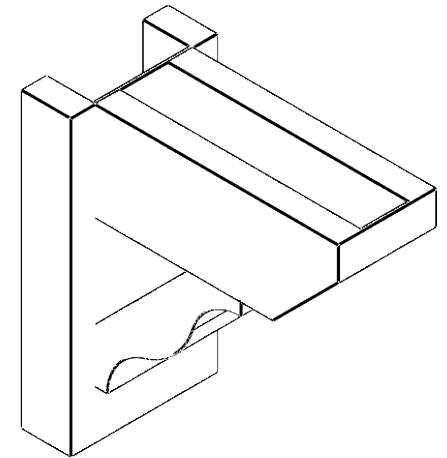

ITEM NUMBER: OUTUROC040X060X12000X12000X040X020X040FST24RCPR

4"W TOP X 6"W BACK X 12"D X 12"H X 4"T TOP X 2"T BACK TIMBERTHANE ROUGH CEDAR FUNSTON FAUX WOOD OPEN OUTLOOKER, SLAT TOP AND BLOCK BACK, 4"W CLOSED BRACE, PRIMED TAN

SIDE PROFILE

FRONT PROFILE

ISOMETRIC

GENERATED DATE : 07/06/2023

EKENA MILLWORK
2300 WEST MAIN ST.
CLARKSVILLE, TX 75426
TOLL FREE: 866-607-0453
WWW.EKENAMILLWORK.COM

NOTES

1. INSTALLATION TO BE COMPLETED IN ACCORDANCE WITH MANUFACTURER'S SPECIFICATIONS.
2. DRAWING MAY NOT BE TO SCALE
3. THIS DRAWING IS INTENDED FOR DESIGN AND PLANNING PURPOSES ONLY.
4. ALL INFORMATION CONTAINED HEREIN WAS CURRENT AT THE TIME OF DEVELOPMENT BUT MUST BE REVIEWED AND APPROVED BY THE PRODUCT MANUFACTURER TO BE CONSIDERED ACCURATE.
5. TIMBERTHANE ARCHITECTURAL PRODUCTS ARE MADE FROM HIGH DENSITY URETHANE AND COME FACTORY PRIMED