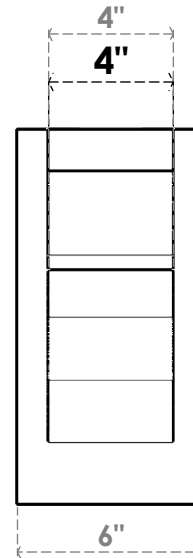

ITEM NUMBER: OUTUROC040X060X12000X12000X040X020X040FST24RCPR

4"W TOP X 6"W BACK X 12"D X 12"H X 4"T TOP X 2"T BACK TIMBERTHANE ROUGH CEDAR FUNSTON FAUX WOOD OPEN OUTLOOKER, SLAT TOP AND BLOCK BACK, 4"W CLOSED BRACE, PRIMED TAN

SIDE PROFILE

FRONT PROFILE

ISOMETRIC

GENERATED DATE : 07/06/2023

EKENA MILLWORK
2300 WEST MAIN ST.
CLARKSVILLE, TX 75426
TOLL FREE: 866-607-0453
WWW.EKENAMILLWORK.COM

NOTES

1. INSTALLATION TO BE COMPLETED IN ACCORDANCE WITH MANUFACTURER'S SPECIFICATIONS.
2. DRAWING MAY NOT BE TO SCALE
3. THIS DRAWING IS INTENDED FOR DESIGN AND PLANNING PURPOSES ONLY.
4. ALL INFORMATION CONTAINED HEREIN WAS CURRENT AT THE TIME OF DEVELOPMENT BUT MUST BE REVIEWED AND APPROVED BY THE PRODUCT MANUFACTURER TO BE CONSIDERED ACCURATE.
5. TIMBERTHANE ARCHITECTURAL PRODUCTS ARE MADE FROM HIGH DENSITY URETHANE AND COME FACTORY PRIMED