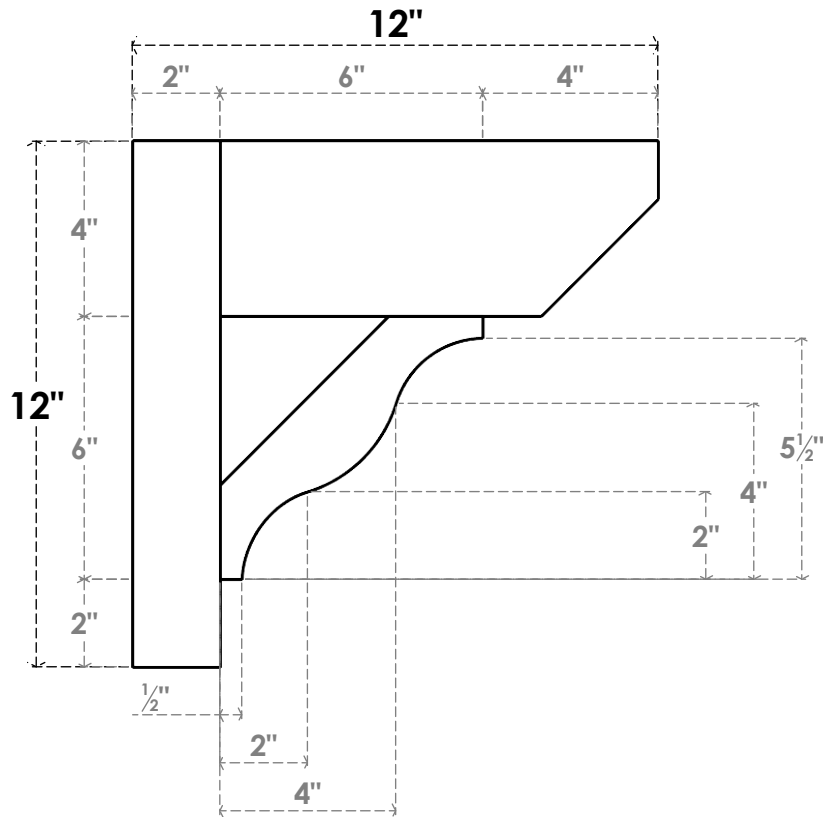

ITEM NUMBER: OUTUROC040X060X12000X12000X040X020X040FST24RCPR

4"W TOP X 6"W BACK X 12"D X 12"H X 4"T TOP X 2"T BACK TIMBERTHANE ROUGH CEDAR FUNSTON FAUX WOOD OPEN OUTLOOKER, SLAT TOP AND BLOCK BACK, 4"W CLOSED BRACE, PRIMED TAN

SIDE PROFILE

FRONT PROFILE

ISOMETRIC

GENERATED DATE : 07/06/2023

EKENA MILLWORK
2300 WEST MAIN ST.
CLARKSVILLE, TX 75426
TOLL FREE: 866-607-0453
WWW.EKENAMILLWORK.COM

NOTES

1. INSTALLATION TO BE COMPLETED IN ACCORDANCE WITH MANUFACTURER'S SPECIFICATIONS.
2. DRAWING MAY NOT BE TO SCALE
3. THIS DRAWING IS INTENDED FOR DESIGN AND PLANNING PURPOSES ONLY.
4. ALL INFORMATION CONTAINED HEREIN WAS CURRENT AT THE TIME OF DEVELOPMENT BUT MUST BE REVIEWED AND APPROVED BY THE PRODUCT MANUFACTURER TO BE CONSIDERED ACCURATE.
5. TIMBERTHANE ARCHITECTURAL PRODUCTS ARE MADE FROM HIGH DENSITY URETHANE AND COME FACTORY PRIMED