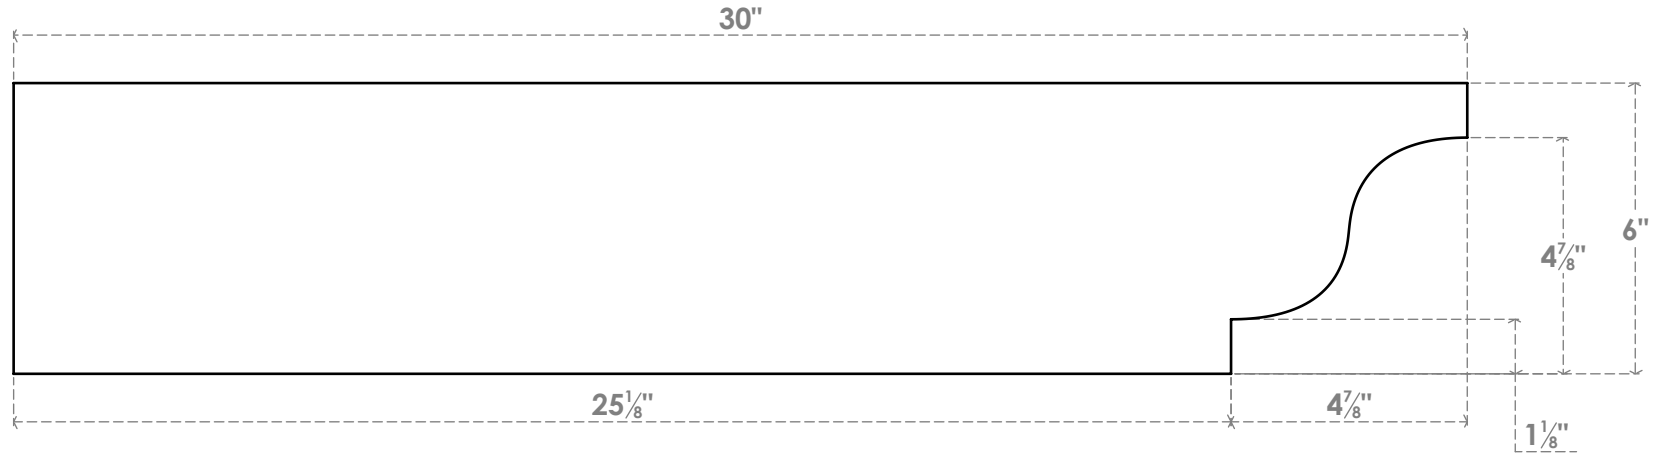

RFTP03X06X30NEW

3"W X 6"H X 30"L NEWPORT ARCHITECTURAL GRADE PVC RAFTER TAIL

SIDE PROFILE

FRONT PROFILE

ISOMETRIC

EKENA
MILLWORK
2300 WEST MAIN ST.
CLARKSVILLE, TX 75426
TOLL FREE: 866-607-0453
WWW.EKENAMILLWORK.COM