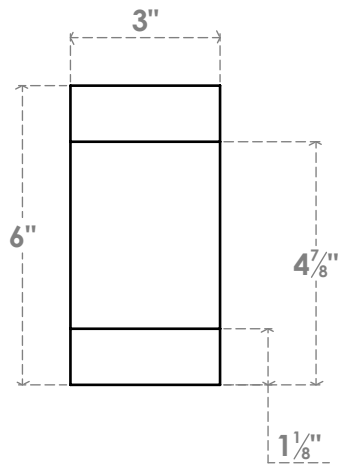

RFTP03X06X30NEW

3"W X 6"H X 30"L NEWPORT ARCHITECTURAL GRADE PVC RAFTER TAIL

SIDE PROFILE

FRONT PROFILE

ISOMETRIC

EKENA
MILLWORK
2300 WEST MAIN ST.
CLARKSVILLE, TX 75426
TOLL FREE: 866-607-0453
WWW.EKENAMILLWORK.COM

NOTES

1. INSTALLATION TO BE COMPLETED IN ACCORDANCE WITH MANUFACTURER'S SPECIFICATIONS.
2. DRAWING MAY NOT BE TO SCALE
3. THIS DRAWING IS INTENDED FOR DESIGN AND PLANNING PURPOSES ONLY.
4. ALL INFORMATION CONTAINED HEREIN WAS CURRENT AT THE TIME OF DEVELOPMENT BUT MUST BE REVIEWED AND APPROVED BY THE PRODUCT MANUFACTURER TO BE CONSIDERED ACCURATE.
5. ARCHITECTURAL GRADE PVC PRODUCTS ARE MADE FROM EXPANDED CELLULAR PVC AND COME NATURALLY WHITE BUT MAY BE PAINTED