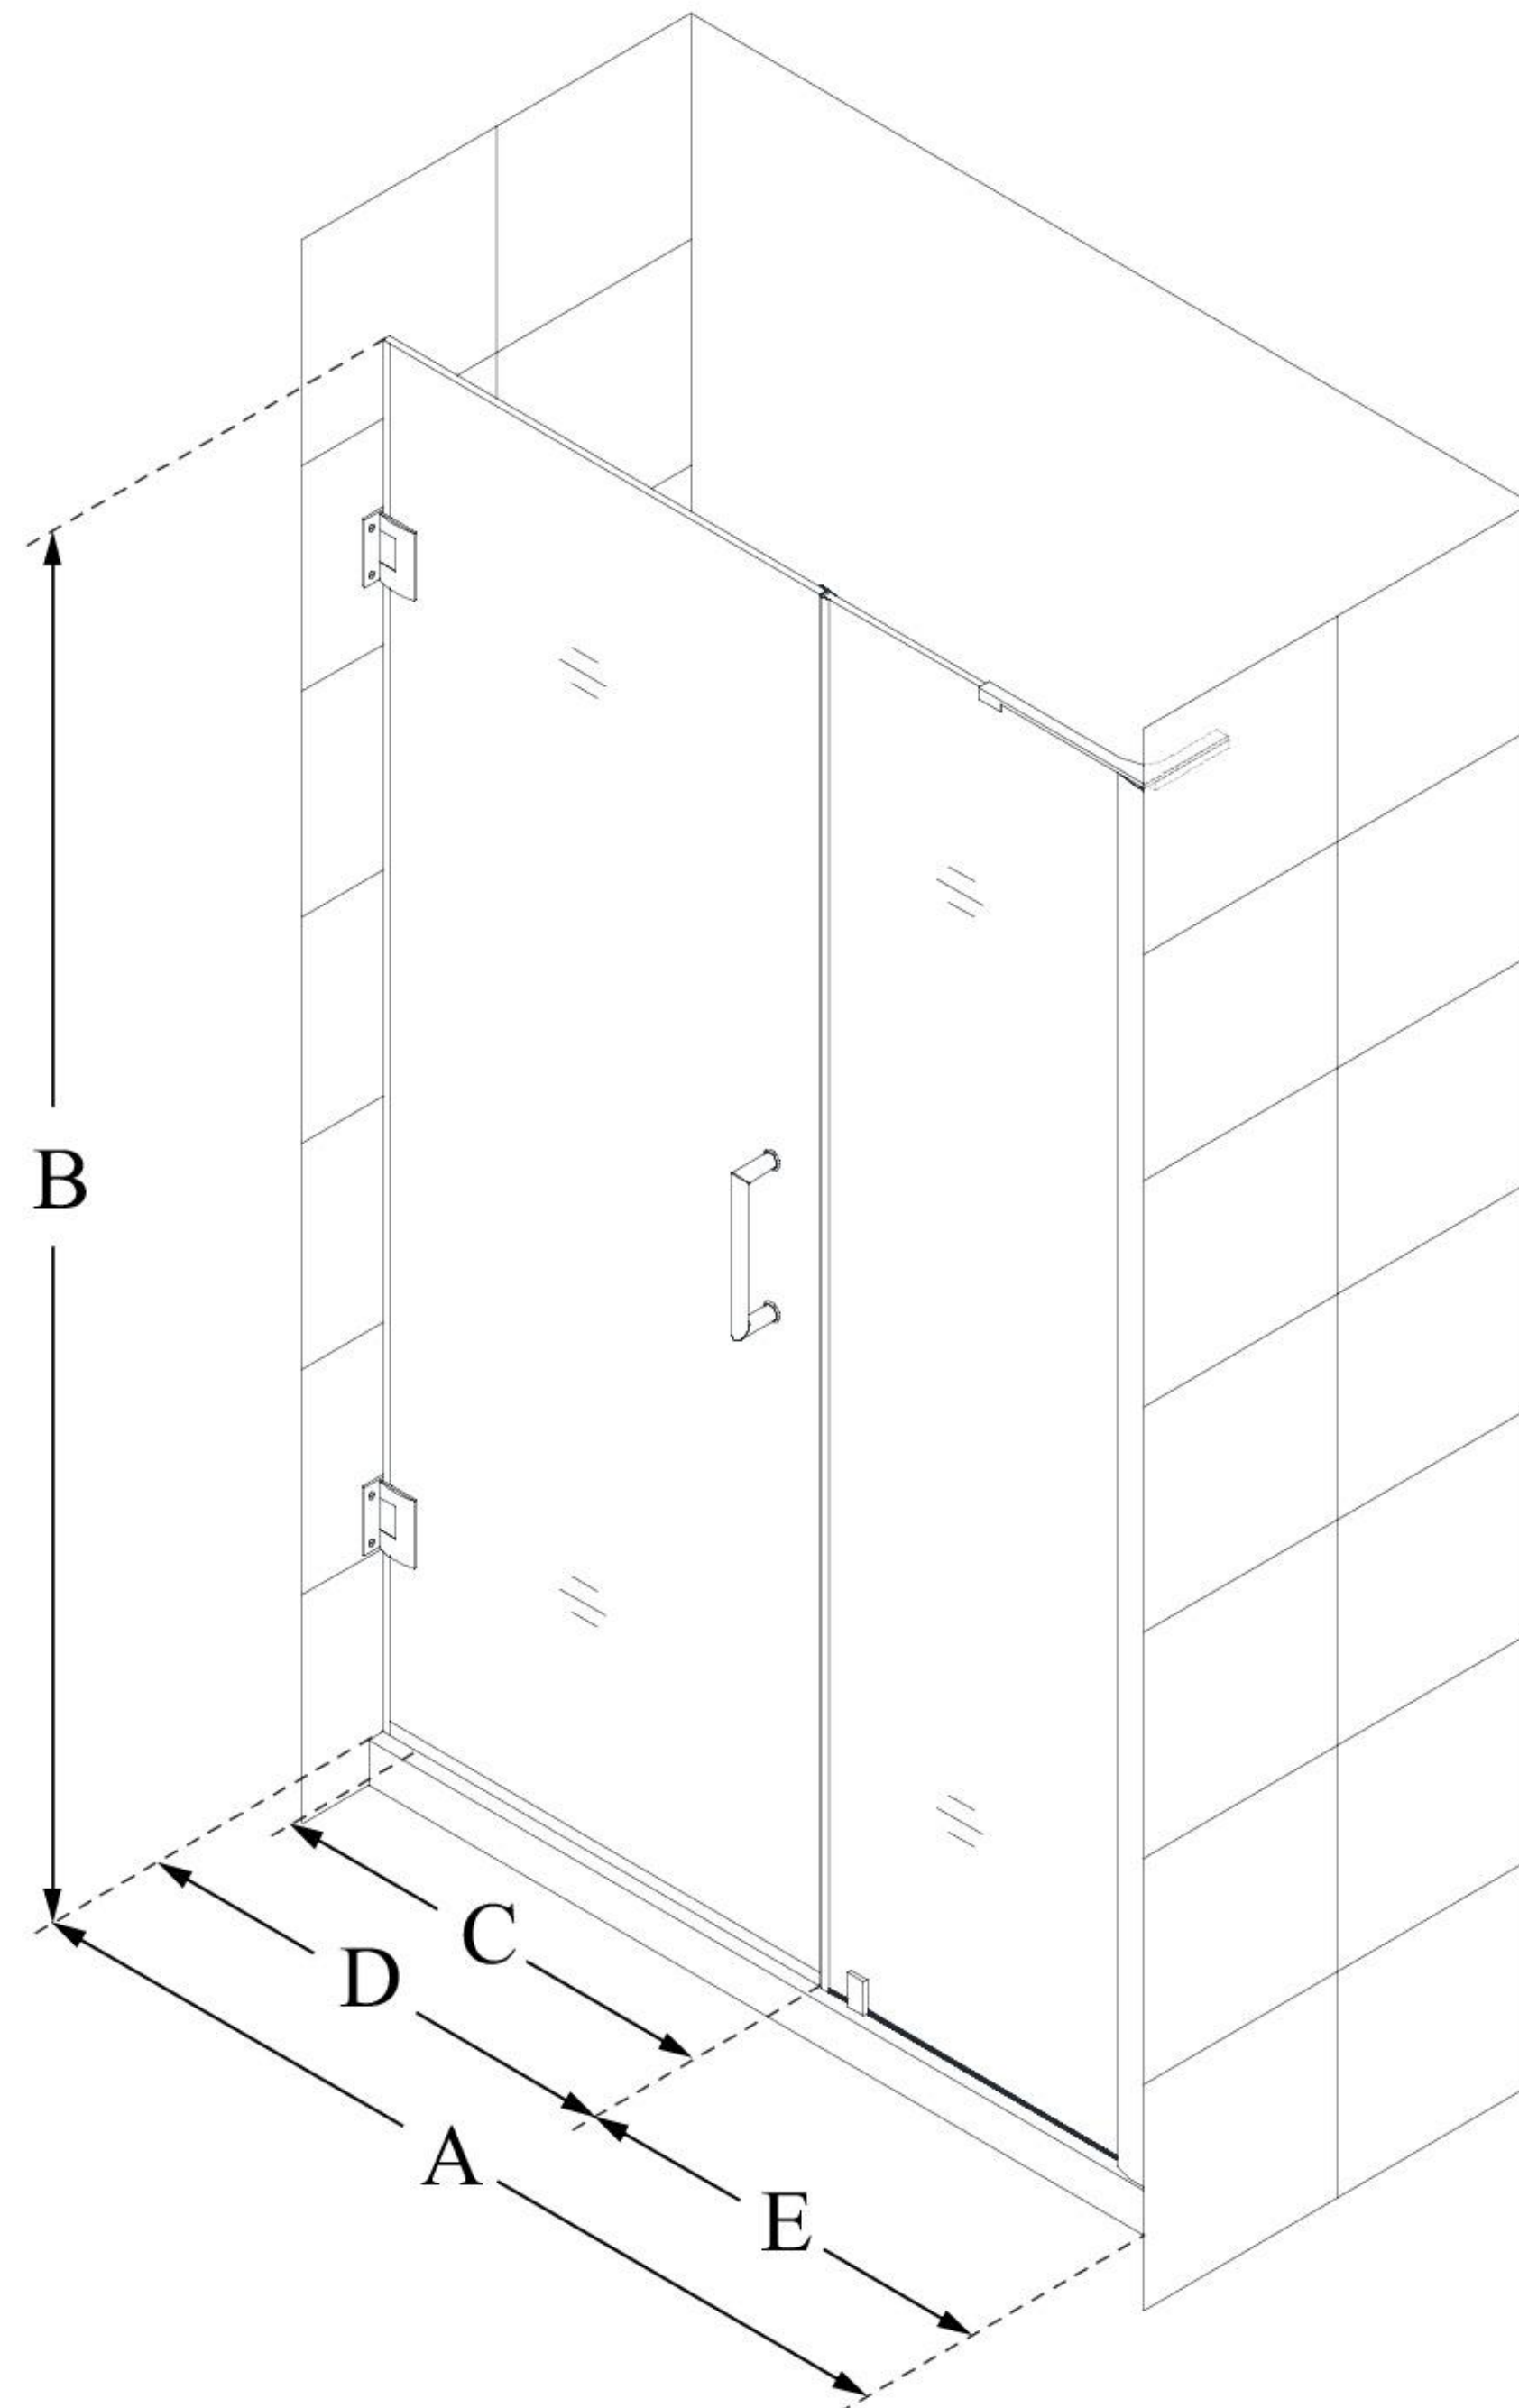

## UNIDOOR-LS

DreamLine Unidoor-LS 45-46  
in. W x 72 in. H Frameless Hinged  
Shower Door with Support Arm

SWING DOOR

### CONFIGURATION DIMENSIONS:

**A: 45 - 46 in.**

MODEL WIDTH

**B: 72 in.**

MODEL HEIGHT

**C: 26 in.**

ACCESS WIDTH

**D: 27 in.**

DOOR WIDTH

**E: 18 in.**

INLINE PANEL WIDTH

**1 1/2 in.**

MINIMUM THRESHOLD REQUIRED

**Yes (Inline Panel)**

DRILLING REQUIRED

DreamLine reserves the right to update or modify the hardware or materials pictured without prior notice for the purpose of product improvement and customer satisfaction.