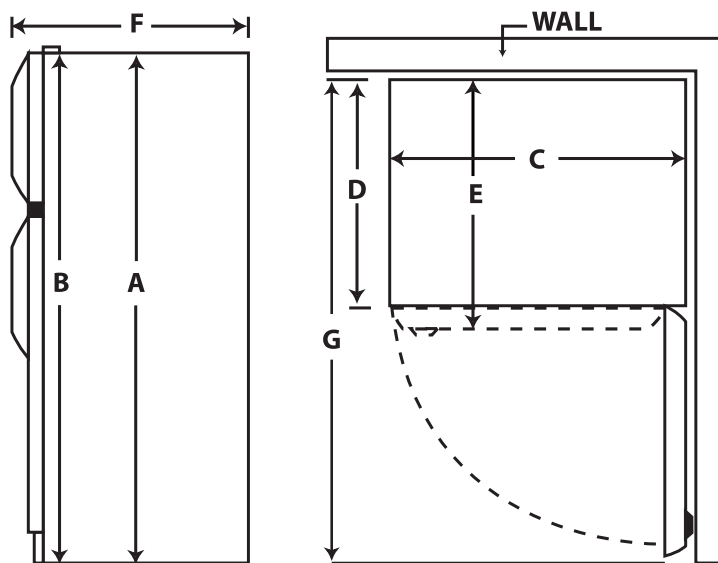

FRT18IL6JB
012505677038

Installation

Allow sufficient clearance on hinge side of refrigerator when installing next to a wall where handle may make contact.

Model Size	Cabinet Dimensions			B-Total Height (With Hinge Cover)	E-Depth (Including Door)	F-Total Depth (With Handles)	G-Total Depth 90° Open
	A-Height	C-Width	D-Depth				
18.2 cu. ft.	65 ³ / ₈ "	29 ⁵ / ₈ "	26 ⁵ / ₈ "	66 ¹ / ₈ "	29 ⁷ / ₈ "	32 ¹ / ₈ "	58 ¹ / ₈ "