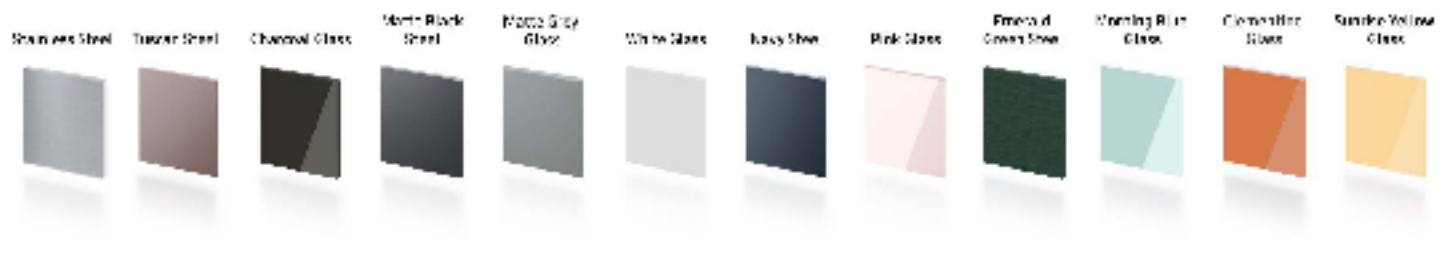

RA-F18DU4

SAMSUNG

Bespoke 4-Door French Door Refrigerator Panel - Top Panel

Steel Panel

Glass Panel

Design a refrigerator that's uniquely you.

Personalize your Bespoke 4-Door French Door Refrigerator with customizable and changeable refrigerator door panels. Choose from a range of colors and either steel or glass finishes, to design a refrigerator that expresses your personal style. If you want to update your décor, you can simply change the color of your refrigerator by choosing new panels.

Bespoke Panel Color Selection

Product Dimensions & Weight (WxHxD)

Dimensions: 17³/₈" x 35¹/₂" x 3³/₈"

Steel Panel Weight: 5.29 lbs

Glass Panel Weight: 8.38 lbs

Shipping Dimensions & Weight (WxHxD)

Dimensions: 21¹/₈" x 38⁹/₈" x 1⁷/₈"