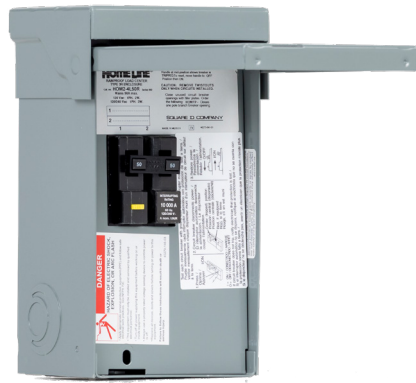

SQUARE D™

QO and Homeline Spa Packs

A compact, enclosed device with a GFCI breaker to provide protection for outdoor circuits

Selecting an outdoor device for a hot tub, pool, or spa has never been easier.

QO pack features

- 50 A or 60 A QO 2-Pole circuit breaker with ground fault circuit interrupter installed in a nonmetallic box
- Exclusive Visi-Trip™ Indicator on QO GFCI easily identifies tripped circuit breaker
- Non-corrosive, compact rainproof enclosure will not rust
- Side-hinged door for easy access can be padlocked
- Molded interior trim
- Circuit breaker enclosure designed for applications up to 60 A 120/240 VAC, 1 ø 3 wire with ground
- 10,000 A short-circuit current interrupting rating

HOME250SPA
Homeline 50 A Spa Pack

QOE260GFIM
QO 60 A Spa Pack

se.com/us/digestplus

Life Is 

Schneider
Electric

Homeline pack features

- 50 A Homeline 2-Pole circuit breaker with ground fault circuit interrupter installed in a metallic box
- Painted, zinc-coated steel outdoor enclosure
- Top-hinged door can be padlocked
- Easy-to-remove steel interior trim
- Circuit breaker enclosure designed for applications up to 50 A 120/240 VAC, 1 ø 3 wire with ground
- 10,000 A short-circuit current interrupting rating

Fast facts

QO and Homeline packs include:
 (1) Enclosed device
 (1) 50 A or 60 A GFCI

Enclosed GFCI Circuit Breakers, GFCI Circuit Breaker included

Service	Enclosure	Box type	Mains rating	Short circuit rating	Commercial reference	Circuit breaker included
120/240 Vac	Rainproof NEMA 3R (QO24L60NRNM)	Non-metallic	50 A	10 kA	QOE250GFINM	QO250GFI
120/240 Vac	Rainproof NEMA 3R (QO24L60NRNM)	Non-metallic	60 A	10 kA	QOE260GFINM	QO260GFI3W
120/240 Vac	Rainproof NEMA 3R (HOM24L50R)	Metallic	50 A	10 kA	HOME250SPA	HOM250GFI