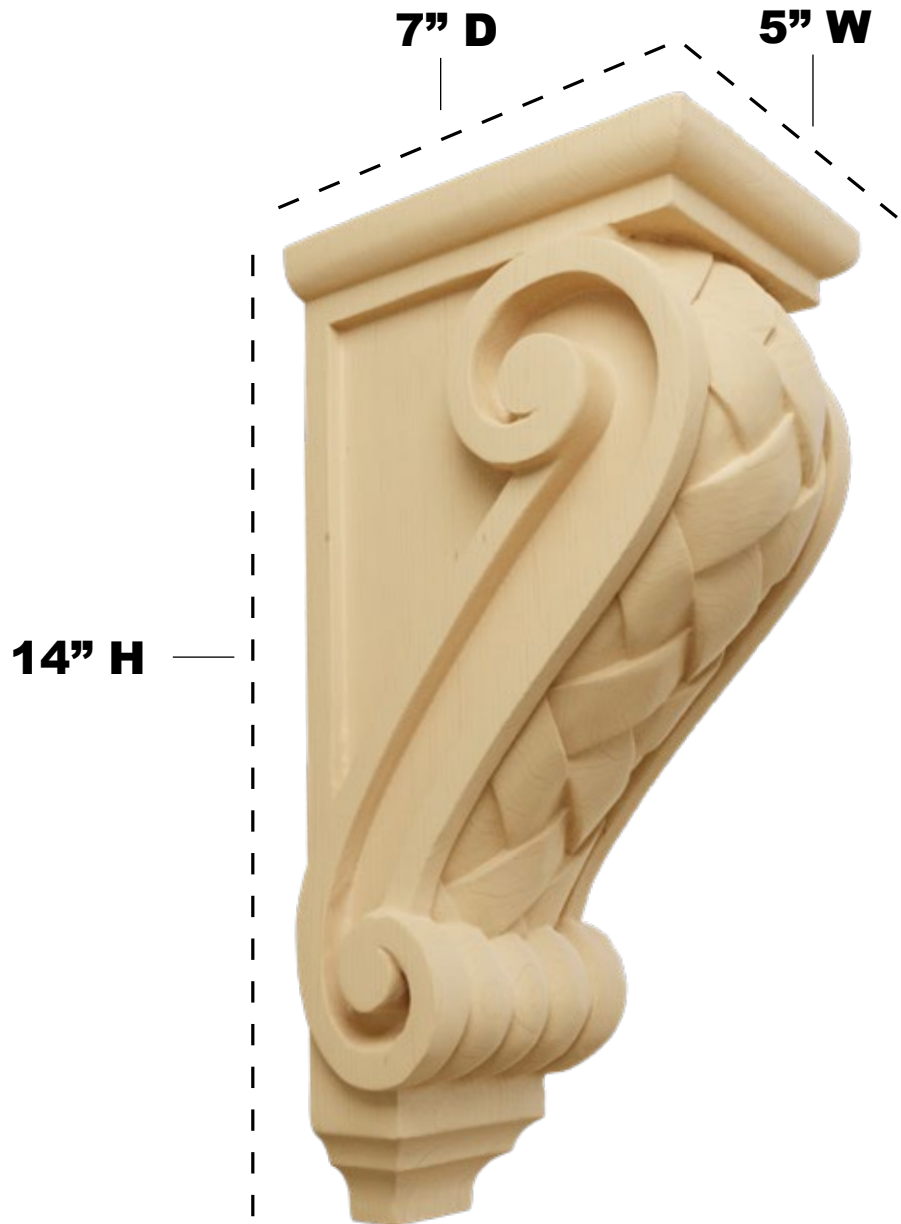

# 5" W X 7" D X 14" H BASKET WEAVE CORBEL

ITEM NO.: CORW05X07X14BW

FRONT VIEW

PROFILE VIEW