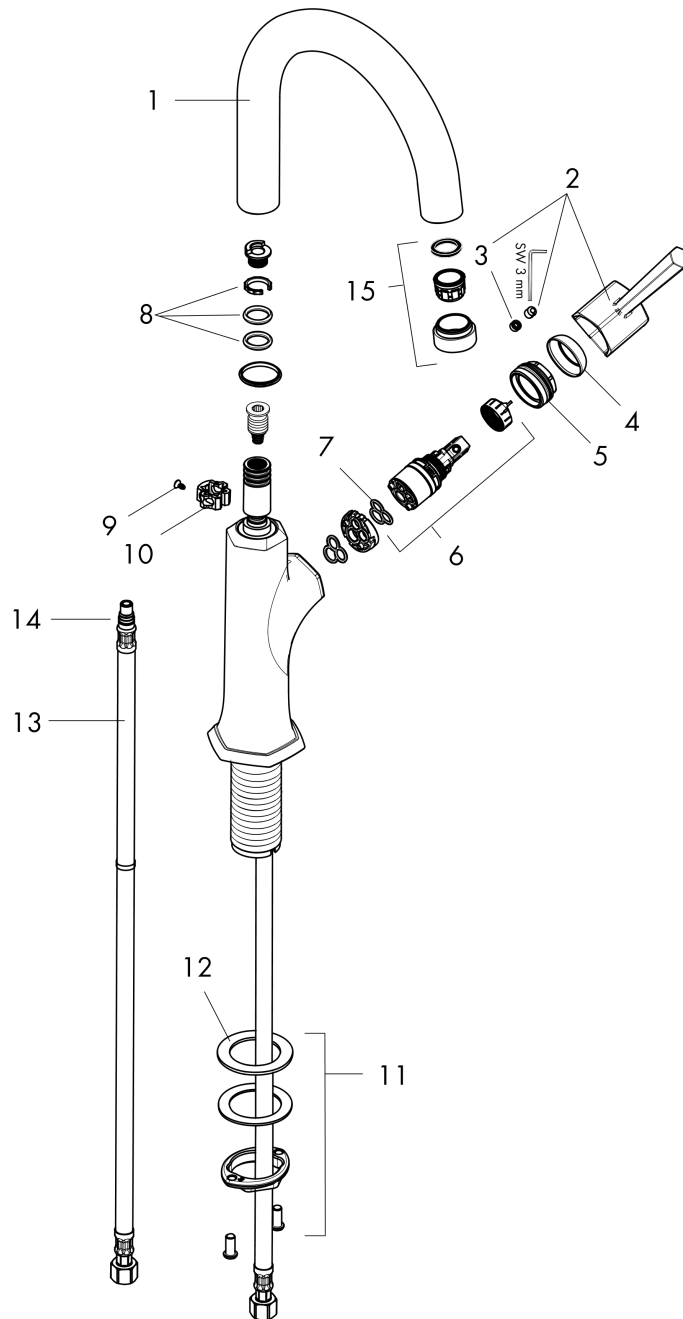

Locarno
Bar Faucet, 1.5 GPM
 Finishes : **matte black** Part no. : **04854670**

Description

Features

- Swivel range 150°
- Laminar spray
- deck mounted
- Flow: 1.5 GPM (5.7 L/Min)
- Ceramic cartridge

Item details

List Price \$ 673.00

Compliance

Product image

Scale drawing

Locarno
Bar Faucet, 1.5 GPM
 Finishes : **matte black**

Part no. : **04854670**

Exploded drawing

Year of production: >02/21

Locarno

Bar Faucet, 1.5 GPM

Finishes : **matte black**

Part no. : **04854670**

Spare parts list

Year of production: >02/21

Pos.	Description	Part no.	Price	PU
1	spout cpl.	93147670	-	1
2	handle	93885670	-	1
3	screw cover	95704000	-	1
4	flange	98863670	-	1
5	nut	93886000	-	1
6	cartridge, assy	95973001	-	1
7	seal	98865000	-	1
8	sealing set	92646000	-	1
9	screw	97662000	-	1
10	axialring	97558000	-	1
11	fixing set (special)	93253000	-	1
12	lever collar	97548000	-	1
13	connection hose 35½" M8x0,75 3/8"	96316001	-	1
14	O-ring 7x1,5	98422000	-	1