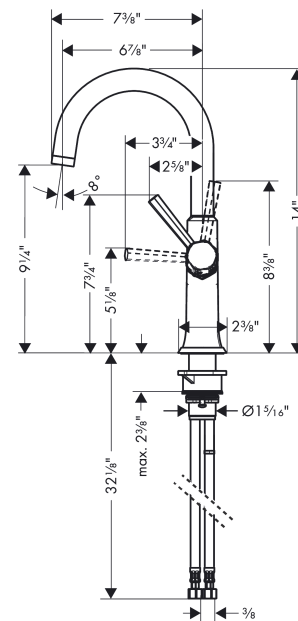

Locarno
Bar Faucet, 1.5 GPM
 Finishes : **matte black** Part no. : **04854670**

Description

Features

- Swivel range 150°
- Laminar spray
- deck mounted
- Flow: 1.5 GPM (5.7 L/Min)
- Ceramic cartridge

Item details

List Price \$ 673.00

Compliance

Product image

Scale drawing

Locarno
Bar Faucet, 1.5 GPM
 Finishes : **matte black**

Part no. : **04854670**

Exploded drawing

Year of production: >02/21

Locarno

Bar Faucet, 1.5 GPM

Finishes : **matte black**

Part no. : **04854670**

Spare parts list

Year of production: >02/21

Pos.	Description	Part no.	Price	PU
1	spout cpl.	93147670	-	1
2	handle	93885670	-	1
3	screw cover	95704000	-	1
4	flange	98863670	-	1
5	nut	93886000	-	1
6	cartridge, assy	95973001	-	1
7	seal	98865000	-	1
8	sealing set	92646000	-	1
9	screw	97662000	-	1
10	axialring	97558000	-	1
11	fixing set (special)	93253000	-	1
12	lever collar	97548000	-	1
13	connection hose 35½" M8x0,75 3/8"	96316001	-	1
14	O-ring 7x1,5	98422000	-	1