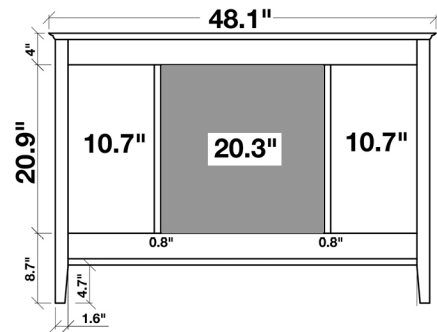

ARIEL

KENSINGTON 48" SINGLE SINK BASE CABINET

MODEL: D049S

Cabinet Size 48"W x 21.5"D x 33.5"H

Features

- Solid Wood Construction
- Two Soft-Closing Doors
- Eight Full-Extension, Dove-Tail Construction, Soft-Closing Drawers and One Decorative Faux Drawer
- Satin Nickel Finish Hardware

COLLECTION:

ARIEL KENSINGTON

FRONT

BACK VIEW

SIDE VIEW