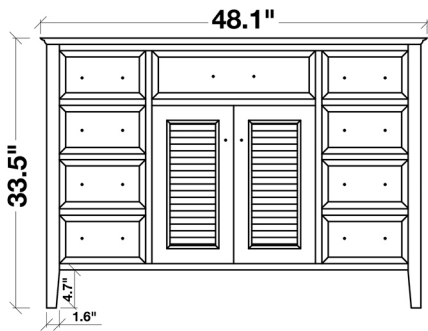

ARIEL

KENSINGTON 48" SINGLE SINK BASE CABINET

MODEL: D049S

Cabinet Size 48"W x 21.5"D x 33.5"H

Features

- Solid Wood Construction
- Two Soft-Closing Doors
- Eight Full-Extension, Dove-Tail Construction, Soft-Closing Drawers and One Decorative Faux Drawer
- Satin Nickel Finish Hardware

COLLECTION:

ARIEL KENSINGTON

FRONT

BACK VIEW

SIDE VIEW